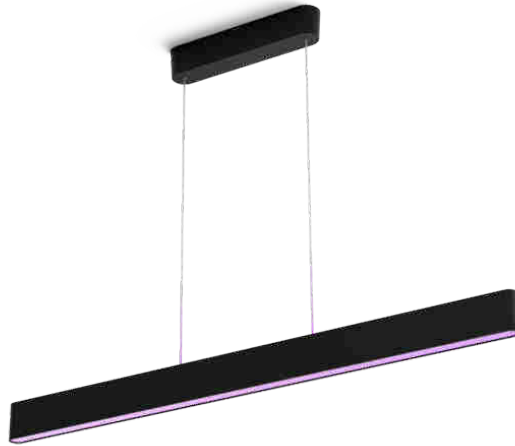

## Easy smart lighting

The Ensis pendant's slim design up and down lights make it easy to combine functional and ambient light. Works as a standalone light or as part of your smart lighting system with the Hue Bridge.