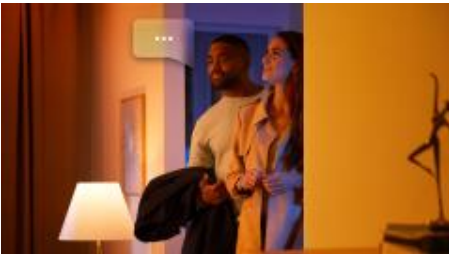

Philips Hue works with Amazon Alexa and the Google Assistant when paired with a compatible Google Nest or Amazon Echo device. Simple voice commands allow you to control multiple lights in a room, or just a single lamp.

Create a personalised experience with colourful smart light