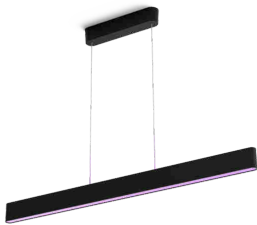

PHILIPS

Ensis pendant light

Hue White and Colour
Ambiance

LED integrated

Instant control via Bluetooth

Control with app or voice*

Add Hue Bridge to unlock more

8719514343368