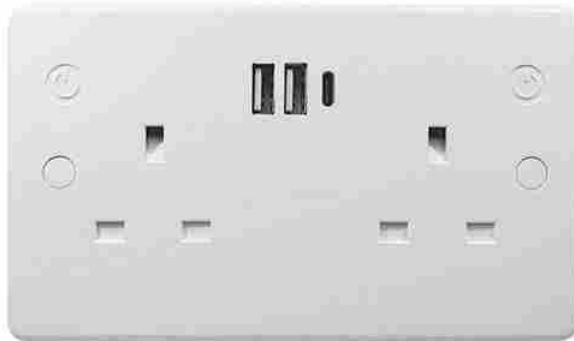

SMART Socket with USB C Fast Charging - Includes FAST Charging multi adapter cable

Brand: Connekt Gear
Code: 27-3054/SMART
Box Qty: 20

Why do you need it?

You need a USB charging socket that will allow you to access and control any appliances that are plugged into it from your phone or via Alexa or Google voice control.

Plus, with the added feature of 3 USB Charging ports including Type C Fast Charging you can be sure your devices are always fully charged and fast! Create a Smarter, Safer home with WiFi Connekt's automated lifestyle SMART Socket.

- Barcode: 5035624026995

- Supports Android (4.1 or higher) & iOS (8 or higher)
- WiFi Standards: 802.11b/g/n
- Supports 2.4 GHz networks only
- Encryption: WPA/WPA2
- Application: SMART Connekt App
- UK socket input: 230-250V ~ 50/60Hz, 13A
- UK socket output: 13A maximum load
- Dimensions: 145 x 85 x 40mm
- Complies with UK Building Regulations 2010 approved document M, Volume 2, Section 4 for visual contrast
- CE Certified by SGS
- EN 55032:2015; EN 55035:2017; EN 300328:V2.1.1(2016-11); EN 301489-1:V2.2.1 (2016-11); EN 301489-17:V3.2.0 (2017-03); EN 62479:2010
- BS 1363-2:2016 + A1:2018