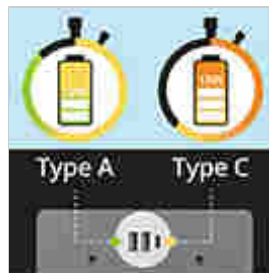

SMART Socket with USB C Fast Charging - Includes FAST Charging multi adapter cable

Brand: Connekt Gear
Code: 27-3054/SMART
Box Qty: 20

Why do you need it?

You need a USB charging socket that will allow you to access and control any appliances that are plugged into it from your phone or via Alexa or Google voice control.

- Barcode: 5035624026995

- Supports Android (4.1 or higher) & iOS (8 or higher)
- WiFi Standards: 802.11b/g/n
- Supports 2.4 GHz networks only
- Encryption: WPA/WPA2
- Application: SMART Connekt App
- UK socket input: 230-250V ~ 50/60Hz, 13A
- UK socket output: 13A maximum load
- Dimensions: 145 x 85 x 40mm
- Complies with UK Building Regulations 2010 approved document M, Volume 2, Section 4 for visual contrast
- CE Certified by SGS
- EN 55032:2015; EN 55035:2017; EN 300328:V2.1.1(2016-11); EN 301489-1:V2.2.1 (2016-11); EN 301489-17:V3.2.0 (2017-03); EN 62479:2010
- BS 1363-2:2016 + A1:2018