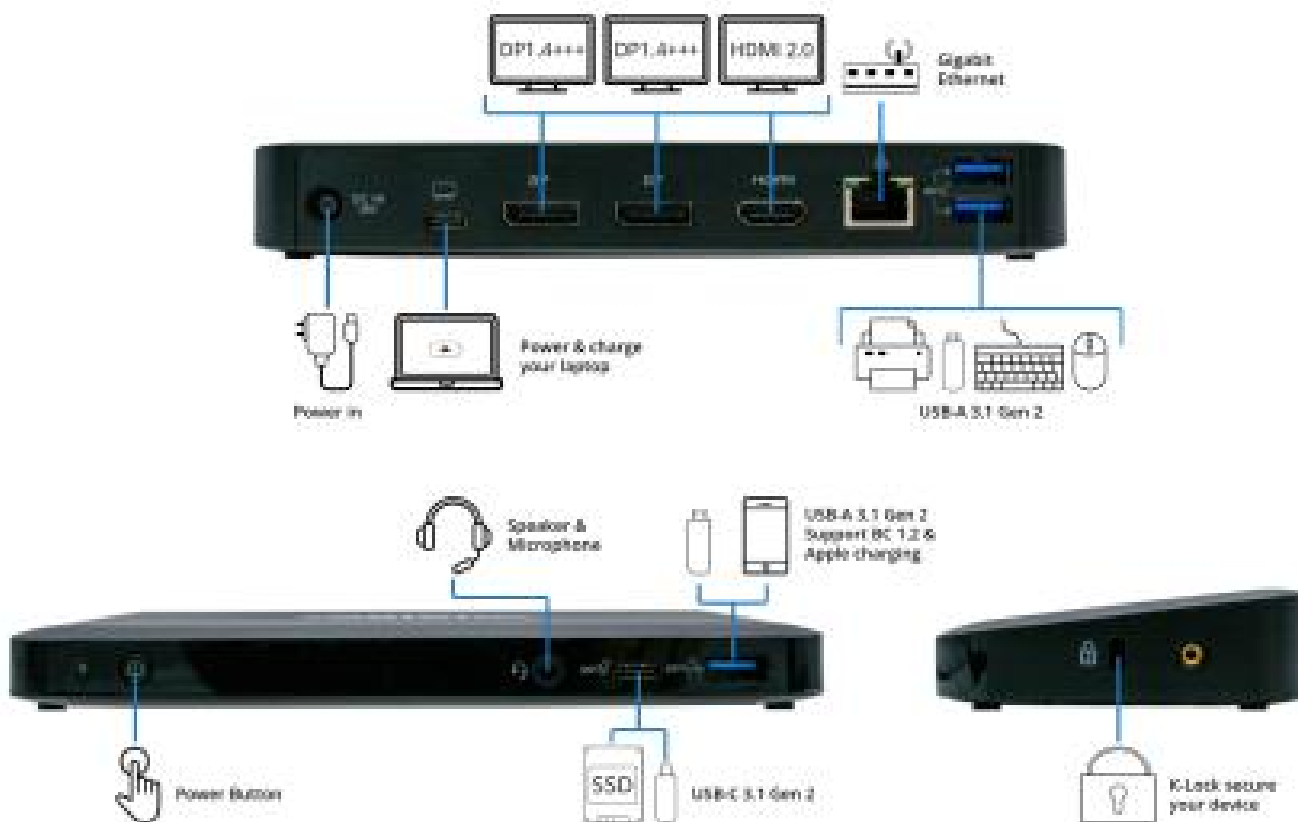

USB-C DOCKING STATION

Unlock Your Workstation's Potential

Enhance productivity and connect more to your workspace with this docking station. The USB-C dock allows for additional displays or other USB peripherals without compromising on performance. Smart Power Management functionality enables you to charge your device from power source.

The OSDOCK-USBC from Origin Storage is the best cost performance docking solution for I/O expansion and extending to multiple displays. Connect your peripherals and devices with 4 USB 3.1 ports, and enjoy super fast data transmission of up to 10Gbs.

Key Features

- **Increased Productivity in Ultra HD**
 - The USB-C dock supports Ultra HD 5K on a single screen or up to three 4K displays via USB-C with Displayport technology.
- **Quick and Convenient**
 - Work smarter with a single USB-C cable connectivity for video, audio, data and power. This eliminates the need for an additional power adapter, keeping your workspace clean and clutter free.
- **Peace of Mind**
 - Your USB-C dock is protected by a 1-Year Limited Hardware Warranty

Technical Specifications

Product Type	Universal Docking Station	AC Power Adapter	135 Watt
Host Connection	USB Type-C	Power Delivery (PD)	Up to 85W (20V/15V/9V/5V @ 4.25A)
Max. Resolution	Single Display 5120 × 2880 @ 60Hz Dual Display 3840 x 2160 @ 60Hz Triple Display 3840 x 2160 @ 30Hz	Dock LED Indicators	Blue (Power On)
Video Interfaces	2 x DP 1.4 1 x HDMI 2.0	Dimensions	190 x 85.3 x 27 mm
USB Ports	1 x USB-C 3.1 Gen 2 3 x USB-A 3.1 Gen 2 Front Port Supports BC 1.2 and Apple Charging	Weight	0.455 Kg
Audio Ports	1 x Combo	Warranty	1 Year RTB Warranty
Networking	Gigabit Ethernet (10/100/1000Mbps)	Compliance	CE, FCC
Security Slot Type	Kensington Lock Slot	What's in the Box	1 x OSDOCK-USBC Dock 1 x USB-C Cable 1 x 135W Power Adapter 1 x User Manual
Cable	USB-C male to USB-C male (1m)		