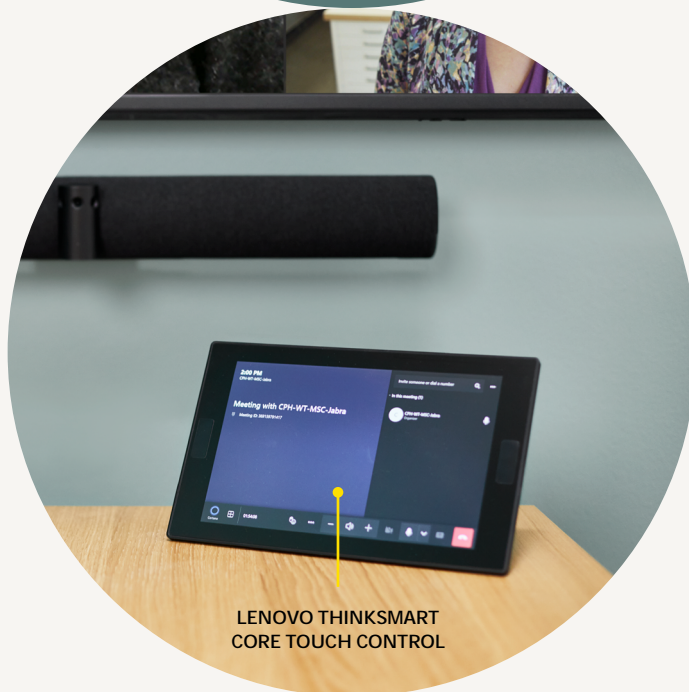

Simple setup. Instant meetings

PanaCast 50 is plug-and-play, so from the very first time you set it up, to its day-to-day use, it couldn't be easier to manage. We're all about keeping collaboration simple, which is why **PanaCast 50** works in two separate ways:

As a stand alone
Bring Your Own Device
(BYOD) peripheral

As a Room System
with **Lenovo**
ThinkSmart Core

Built to work the way you do.

	FEATURES	BENEFITS
Video	180° field of view	Wall-to-wall natural view without distortion
	Panoramic-4K quality	Everyone looks sharp and in focus
	Virtual Director	Detecting active speakers and framing accordingly for dynamic and engaging meetings
	Dynamic Composition	Single-stream: Close up view of up to 4 participants Multi-stream*: Close up view of up to 2 participants and full room panoramic view
	Intelligent Meeting Space	Create personalized meeting space in open areas or rooms with glass walls to include only people within the defined boundaries
Audio	Microphones	8 beamforming microphones for crystal clear conversations
	Speakers	4 speakers in vibration-free, stereo setup for high-definition audio
Ease of use	Whiteboard sharing	Captures anything you write on a whiteboard in real-time, enhancing readability
	Room Usage Insights	Visual dashboard data enables you to analyze meeting history and reconfigure office spaces accordingly
	Intelligent Speaker for Microsoft Teams Rooms	Identify the voices of up to 10 speakers in a room for intelligent speech features such as live transcription
	Plug-and-play connectivity	Instant collaboration
	Jabra+ for admins	Easy remote management of PanaCast 50 devices
Compatibility	Certified for use with Microsoft Teams Rooms, Zoom, Zoom Rooms and optimized for all leading UC platforms. For compatibility information go to jabra.com	 