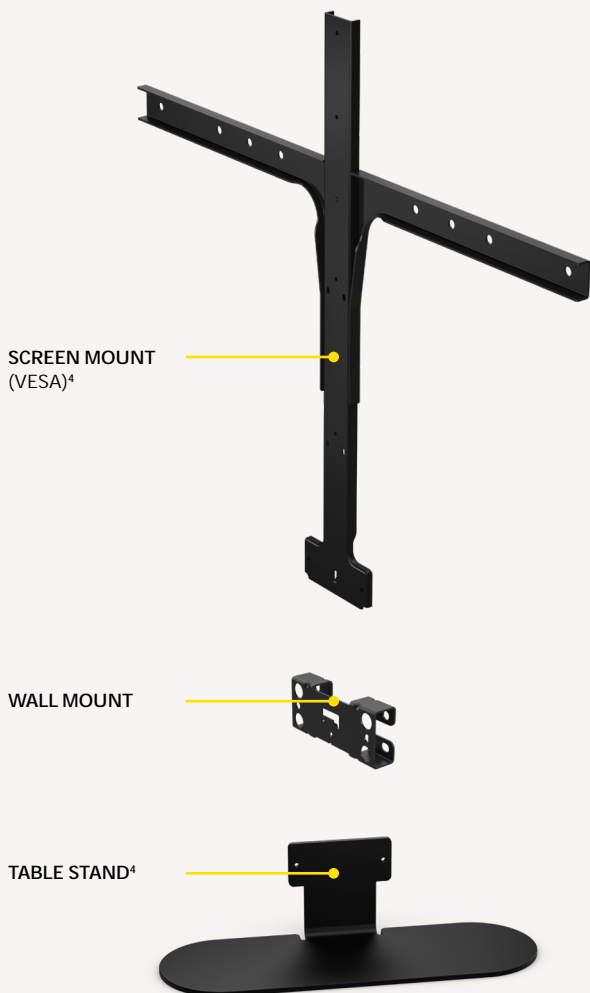

³Only available for Microsoft Teams Rooms

SET UP, CONNECT, AND GO

Easy installation

Whichever way you look at it, **PanaCast 50** couldn't be easier to install, with three different options to suit every room setup. Choose from Wall Mount, Table Stand and Screen Mount (VESA)⁴, with clear, easy to follow instructions.