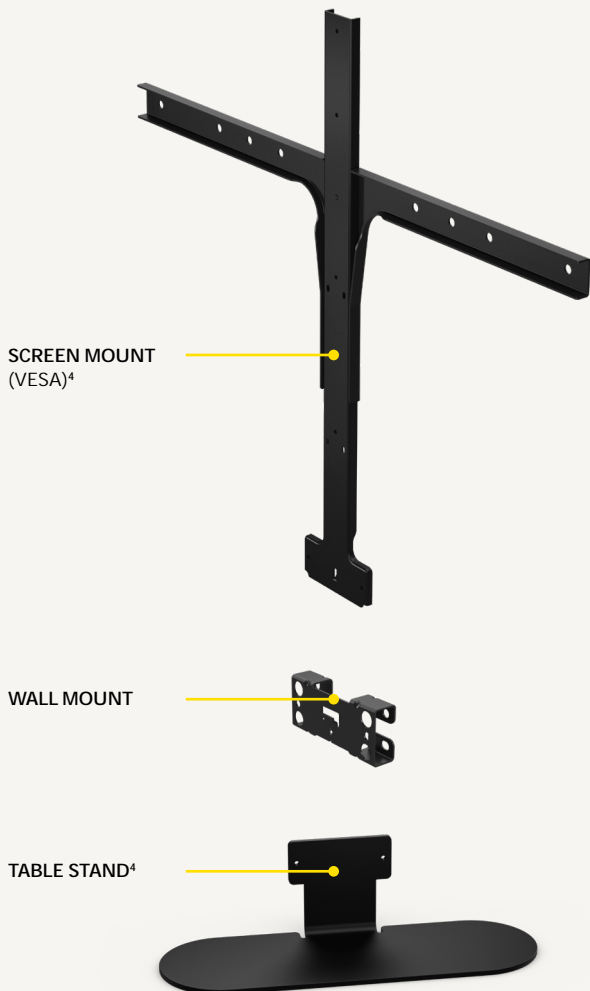

## Easy installation

Whichever way you look at it, **PanaCast 50** couldn't be easier to install, with three different options to suit every room setup. Choose from Wall Mount, Table Stand and Screen Mount (VESA)<sup>4</sup>, with clear, easy to follow instructions.