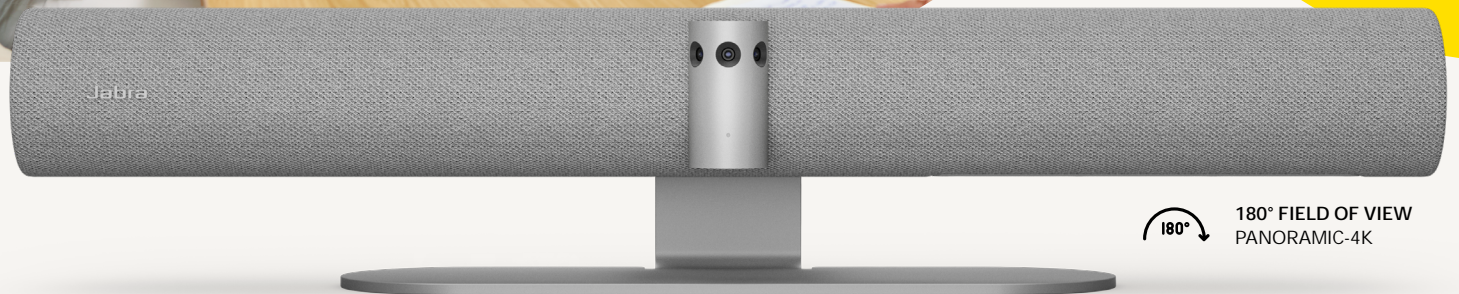

PANACAST 50

The video bar. Reinvented.

 180° FIELD OF VIEW  
PANORAMIC-4K

Gone are the days of struggling to see who exactly is in the meeting room, let alone who is talking. **Our Intelligent Meeting Room Experience** suite of features brings remote participants right into the meeting room. Using AI-enabled video and audio streams, **PanaCast 50** delivers a more natural collaboration experience. And with our proprietary intelligent algorithms, the tone and nuances of the meeting are captured to keep hybrid teams connected and engaged from anywhere.

**SOUND THAT ASTOUNDS**

We've reinvented meeting room audio for the hybrid working era with eight professional-grade beamforming microphones with intelligent algorithms to reduce disruptive noise. An array of four powerful Jabra-engineered speakers, in a zero-vibration stereo setup, fill the room with high-definition audio, while the latest 2-way audio technology delivers more natural conversations. **Sounds like productivity.**

### Dual-Stream Whiteboard

Seamlessly brings your whiteboard content to life, displaying both whiteboard content and in-room participants simultaneously.