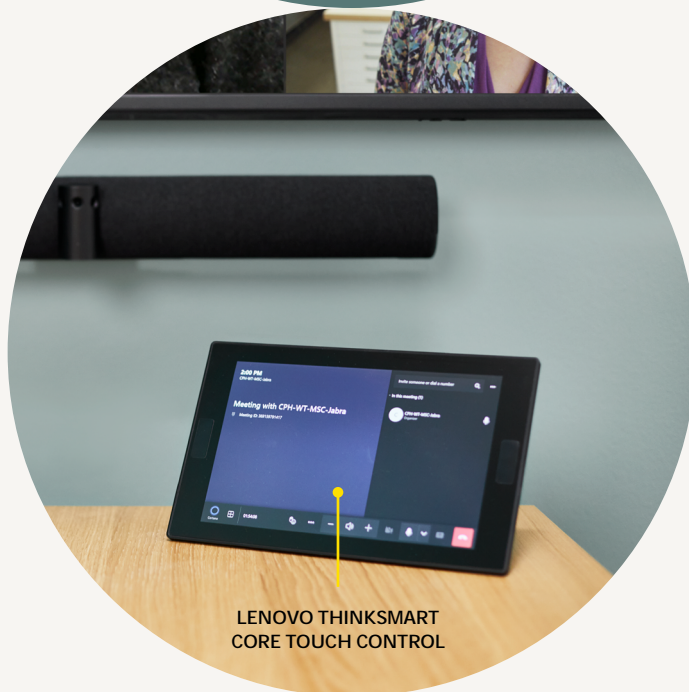

## Simple setup. Instant meetings

**PanaCast 50** is plug-and-play, so from the very first time you set it up, to its day-to-day use, it couldn't be easier to manage. We're all about keeping collaboration simple, which is why **PanaCast 50** works in two separate ways:

As a stand alone  
Bring Your Own Device  
(BYOD) peripheral

As a Room System  
with **Lenovo**  
**ThinkSmart Core**

Built to work the way you do.

	FEATURES	BENEFITS
<b>Video</b>	180° field of view	Wall-to-wall natural view without distortion
	Panoramic-4K quality	Everyone looks sharp and in focus
	Virtual Director	Detecting active speakers and framing accordingly for dynamic and engaging meetings
	Dynamic Composition	Single-stream: Close up view of up to 4 participants Multi-stream*: Close up view of up to 2 participants and full room panoramic view
	Intelligent Meeting Space	Create personalized meeting space in open areas or rooms with glass walls to include only people within the defined boundaries
<b>Audio</b>	Microphones	8 beamforming microphones for crystal clear conversations
	Speakers	4 speakers in vibration-free, stereo setup for high-definition audio
<b>Ease of use</b>	Whiteboard sharing	Captures anything you write on a whiteboard in real-time, enhancing readability
	Room Usage Insights	Visual dashboard data enables you to analyze meeting history and reconfigure office spaces accordingly
	Intelligent Speaker for Microsoft Teams Rooms	Identify the voices of up to 10 speakers in a room for intelligent speech features such as live transcription
	Plug-and-play connectivity	Instant collaboration
	Jabra+ for admins	Easy remote management of PanaCast 50 devices
<b>Compatibility</b>	Certified for use with Microsoft Teams Rooms, Zoom, Zoom Rooms and optimized for all leading UC platforms. For compatibility information go to <a href="https://jabra.com">jabra.com</a>	