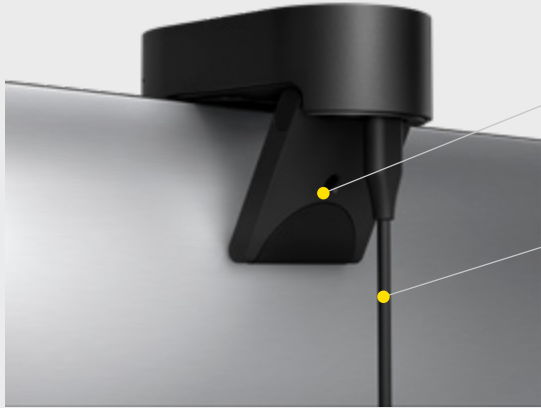

HOW TO CONNECT - SIMPLE SETUP. INSTANT MEETINGS.

PanaCast 20 is plug-and-play. Simply plug the cable into your computer, fix the camera to the top of your laptop screen or monitor using the clip, and you're good to go – wherever you're working.

Privacy Cover
Total control