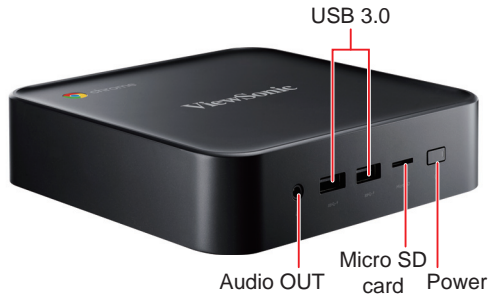

2 Port connections