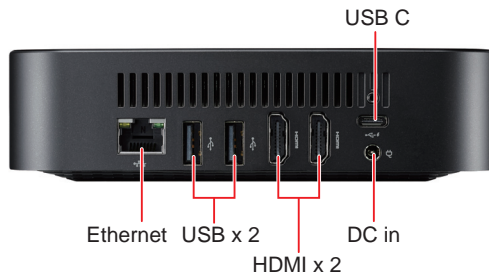

2 Port connections