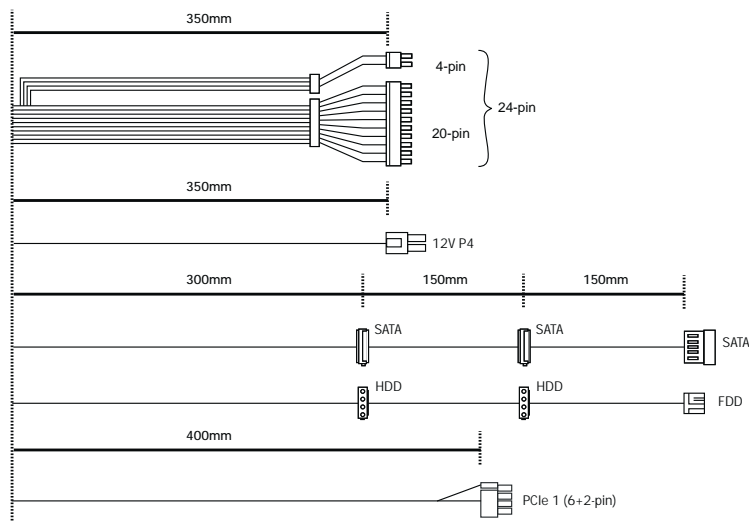

TFX POWER 3

be quiet!

COMPACT AND SILENT ENERGY

Cables »

Gold

Bronze

Logistics data »

Region	Model	Article no	EAN code
EU	TFX Power 3 300W Gold	BN323	4260052188293
EU	TFX Power 3 300W Bronze	BN322	4260052188286