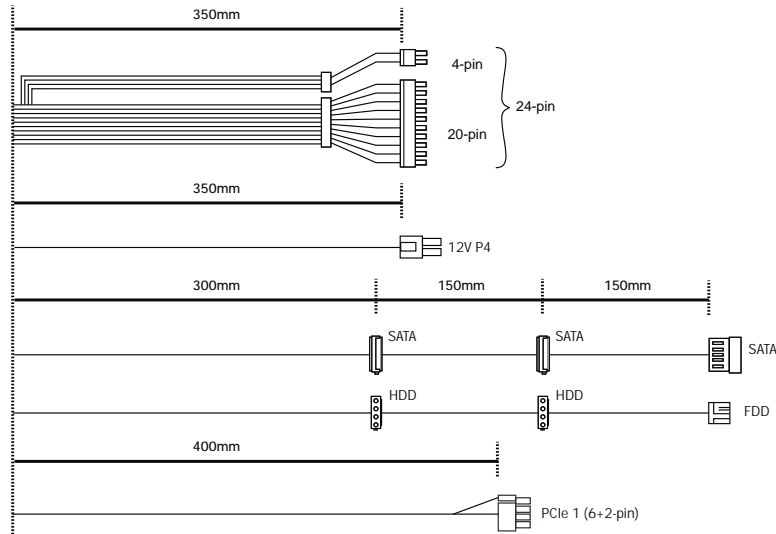

TFX POWER 3

be quiet!

COMPACT AND SILENT ENERGY

Cables »

Gold