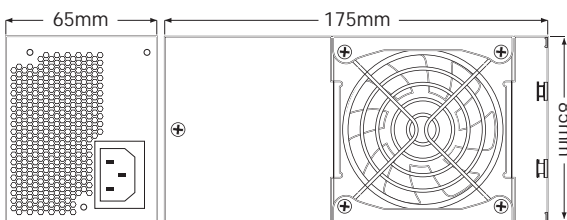

Dimensions »

Contact »

be quiet! Headquarters
Listan GmbH
Wilhelm-Bergner-Straße 11c
21509 Glinde
Germany

Service hotline: +49 40 7367 686 44
e-mail: service@bequiet.com

Visit the contact section on bequiet.com for the right regional service information.