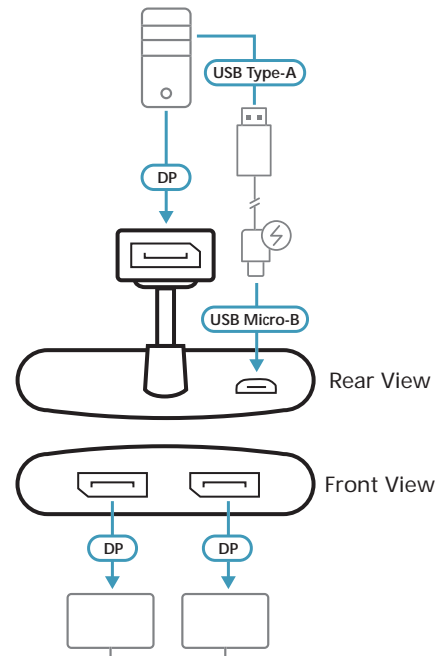

2-Port True 4K DisplayPort MST Hub VS92DP

Designed with a cost effective, yet advanced DisplayPort MST solution in mind, the ATEN VS92DP 2-Port True 4K DisplayPort MST Hub allows the high-definition video to be transmitted to two different locations without losing quality. Productivity is enhanced with its feature that permits up to two displays to be connected to a Windows-based laptop / PC. Meanwhile, users can mirror the same image onto two displays or display independent content to each display for multitasking.

Features

- Distributes one True 4K source to two DisplayPort displays at the same time
- Allows for Single Stream Transport (SST) or Multi-Stream Transport (MST) Mode
- Supports 4K resolution for dual output – up to 3840x2160@30Hz (4:4:4)
- DisplayPort 1.2; HDCP 1.3 compliant
- Provides Dolby TrueHD and DTS-HD Master 7.1 Audio channel
- High quality and durable aluminum enclosure

Specifications

VS92DP	
LEDs	
Status	DisplayPort Output x 2 (Blue) Power Input x 1 (Blue)
Video Input	
Interfaces	1 x DisplayPort Male (Black)
Max. Distance	15cm
Video Output	
Interfaces	2 x DisplayPort Female (Black)
Max. Distance	Max 3m at 3840x2160@60Hz (4:4:4) - Single output Max 3m at 3840x2160@30Hz (4:4:4) - Dual output (MST/SST mode)
Video	
Max. Data Rate	21.6Gbps (5.4Gbps per lane)
Compliance	DisplayPort 1.2 / HDCP 1.3
Max. Resolution	Up to 3840 x 2160@60Hz (4:4:4, 8 bits)
Power Consumption	
	2WATT (MAX)
Connectors	
USB Port	USB Type A to Micro B x 1 (Firmware upgrade & power source)
Environmental	
Operating Temperature	0 – 40 °C
Storage Temperature	-20 – 60 °C
Humidity	0 – 80% RH, Non-Condensing
Physical Properties	
Housing	Metal (aluminum)
Weight	0.09 kg
Dimensions (L x W x H)	8.80 x 6.00 x 15.00 cm