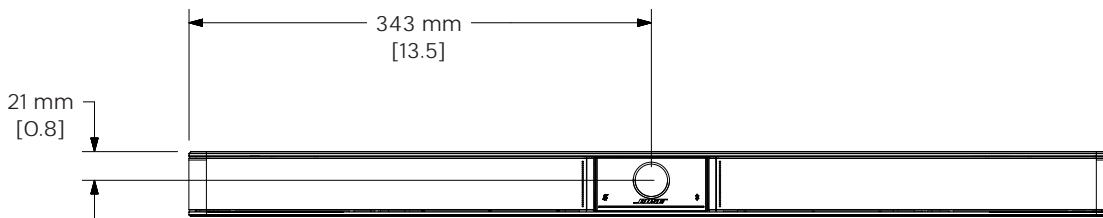

TECHNICAL DATA

Bose Videobar VB1

all-in-one USB conferencing device

Dimensions

Front View

DIMENSIONS APPLY TO BOTH SIDES

Bose, Bose Work, and Videobar are trademarks of Bose Corporation. Android, Chrome, Chromebook, Hangouts and other marks are trademarks of Google LLC. The *Bluetooth*® word mark and logos are registered trademarks owned by Bluetooth SIG, Inc. and any use of such marks by Bose Corporation is under license. DisplayLink® is the registered trademark of DisplayLink Corp. in the EU, the US, and other countries. The terms HDMI and HDMI High-Definition Multimedia Interface, and the HDMI logo are trademarks or registered trademarks of HDMI Licensing Administrator, Inc. macOS is a trademark of Apple Inc. USB Type-C® and USB-C® are registered trademarks of USB Implementers Forum and are only intended for use with products based on and compliant with the USB Type-C® cable and connector specification. Wi-Fi is a registered trademark of Wi-Fi Alliance®. Zoom is a trademark of Zoom Video Communications, Inc. All other trademarks are the property of their respective owners.

For additional specifications and application information, please visit PRO.BOSE.COM. Specifications subject to change without notice. 11/2021