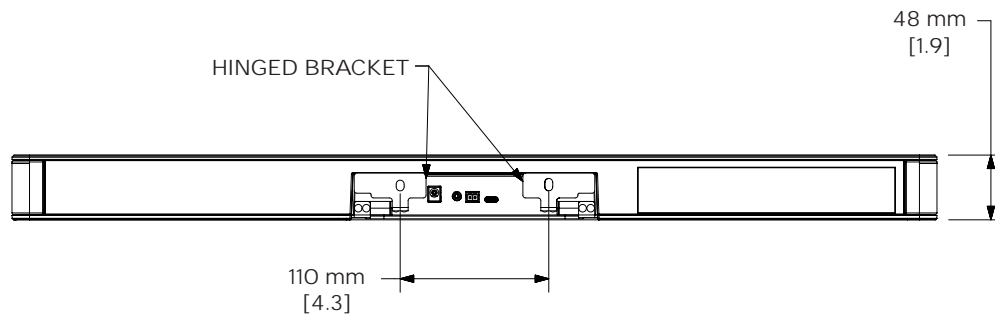

TECHNICAL DATA

Bose Videobar VB1

all-in-one USB conferencing device

Dimensions

Rear View

DIMENSIONS APPLY TO BOTH SIDES

Bose, Bose Work, and Videobar are trademarks of Bose Corporation. Android, Chrome, Chromebook, Hangouts and other marks are trademarks of Google LLC. The *Bluetooth*® word mark and logos are registered trademarks owned by Bluetooth SIG, Inc. and any use of such marks by Bose Corporation is under license. DisplayLink® is the registered trademark of DisplayLink Corp. in the EU, the US, and other countries. The terms HDMI and HDMI High-Definition Multimedia Interface, and the HDMI logo are trademarks or registered trademarks of HDMI Licensing Administrator, Inc. macOS is a trademark of Apple Inc. USB Type-C® and USB-C® are registered trademarks of USB Implementers Forum and are only intended for use with products based on and compliant with the USB Type-C® cable and connector specification. Wi-Fi is a registered trademark of Wi-Fi Alliance®. Zoom is a trademark of Zoom Video Communications, Inc. All other trademarks are the property of their respective owners.

For additional specifications and application information, please visit PRO.BOSE.COM. Specifications subject to change without notice. 11/2021