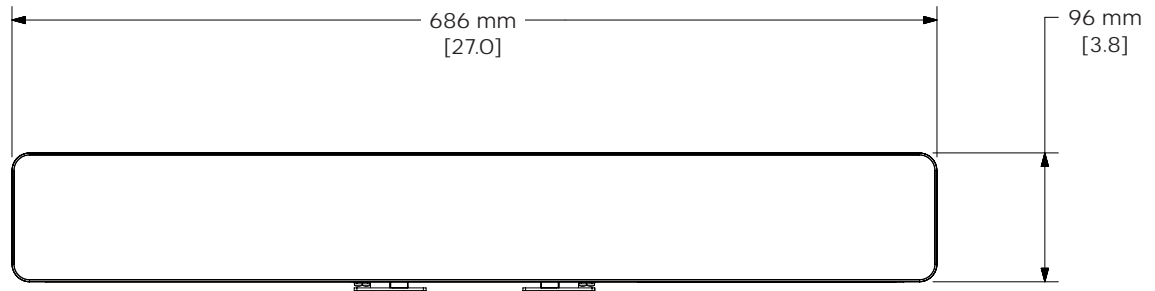

TECHNICAL DATA

Bose Videobar VB1

all-in-one USB conferencing device

Dimensions

Top View