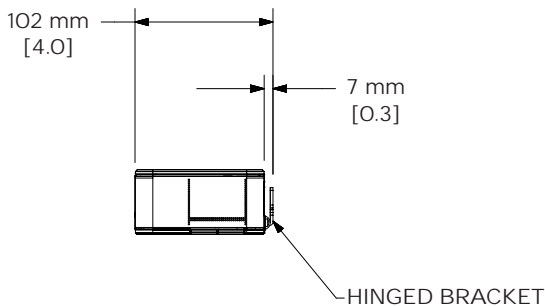

Dimensions

Top View

Rear View

Front View

Right View

DIMENSIONS APPLY TO BOTH SIDES

Bose, Bose Work, and Videobar are trademarks of Bose Corporation. Android, Chrome, Chromebook, Hangouts and other marks are trademarks of Google LLC. The *Bluetooth*® word mark and logos are registered trademarks owned by Bluetooth SIG, Inc. and any use of such marks by Bose Corporation is under license. DisplayLink® is the registered trademark of DisplayLink Corp. in the EU, the US, and other countries. The terms HDMI and HDMI High-Definition Multimedia Interface, and the HDMI logo are trademarks or registered trademarks of HDMI Licensing Administrator, Inc. macOS is a trademark of Apple Inc. USB Type-C® and USB-C® are registered trademarks of USB Implementers Forum and are only intended for use with products based on and compliant with the USB Type-C® cable and connector specification. Wi-Fi is a registered trademark of Wi-Fi Alliance®. Zoom is a trademark of Zoom Video Communications, Inc. All other trademarks are the property of their respective owners.