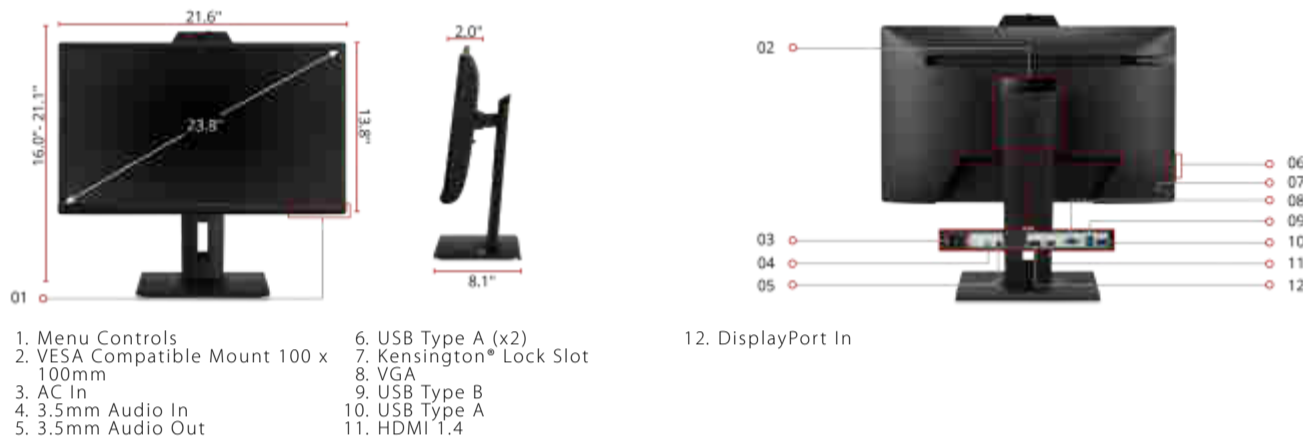

Key Features

Built for Video Conferencing | Adjustability and Privacy | Full HD 1080p resolution | Ergonomic Design | Compatible with Multiple Operating Systems

Product Description

Featuring a built-in 2MP camera, the ViewSonic® VG2440V monitor is perfect for collaboration and video conferencing right from your desktop. The integrated camera captures high-definition video and features 5-degree adjustability so you can find the perfect angle for your video conference. The camera also features a privacy shutter that ensures the camera is on only when you want it to be on. An integrated microphone and speakers round out the full video conferencing capabilities of this monitor. The 24" (23.8" viewable) monitor itself features a Full HD SuperClear® IPS panel for vivid visuals, and a full ergonomic stand for comfort and productivity. Integrated HDMI, DisplayPort and VGA ports make it easy to connect whether you are set up at home or at the office.

12. DisplayPort In

24"
DISPLAY

IPS
PANEL

1920 x 1080
RESOLUTION

Contact Sales

- call: 888.881.8781
- email: salesinfo@viewsonic.com
- visit: viewsonic.com

Display:

Display Size (in.):	24
Viewable Area (in.):	23.8
Panel Type:	IPS
Resolution:	1920 x 1080
Resolution Type:	Full HD (1920x1080)
Static Contrast Ratio:	1,000:1
Dynamic Contrast Ratio:	50,000,000:1
Light Source:	LED
Brightness:	250 cd/m2
Colors:	16.7M
Color Space Support:	8 bits
Aspect Ratio:	16:9
Response Time (Typical GTG):	5ms
Viewing Angles:	178° horizontal, 178° vertical
Panel Surface:	Anti-glare, Hard coating (3H)

Video Input:

Digital Sync:	TMDS for HDMI (v1.4), PCI-E for DisplayPort
---------------	---------------------------------------------

Ergonomics:

Height Adjust:	130 mm / 5.1 in
Swivel:	60°
Pivot (Right/Left):	90° / 90°
Tilt (Forward/Back):	5° / 40°