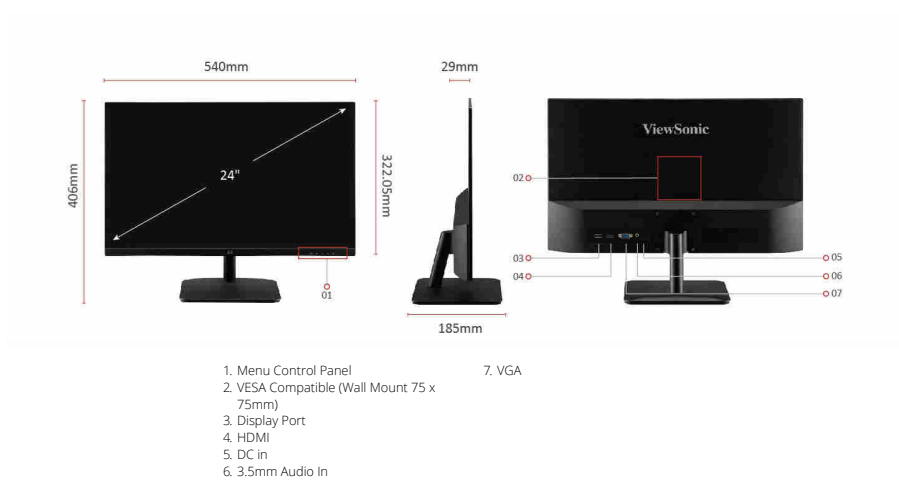

ViewSonic® LED DISPLAY VA2432-MHD

Key Features

- SuperClear® IPS Technology for richer, sharper colors at wide angles
- Full HD 1080p resolution
- 75Hz Refresh rate delivers fluid visuals
- Adaptive sync to eliminate screen tearing & reduce stuttering
- Three-sided frameless design for seamless viewing

Product Description

The ViewSonic VA2432-MHD is a 24" (23.8" viewable) Full HD Monitor with IPS technology and flexible connectivity for use in the office or at home. With SuperClear® IPS technology and Full HD resolution, images are clear and detailed from a wide range of viewing angles. Integrated speakers ensure a crisp and clear sound while Display Port, HDMI, and VGA inputs allow for increased setup flexibility when connecting with other devices. The VA2432-MHD's three-sided frameless bezel delivers a seamless viewing experience and comes equipped with Eye Care technology to help eliminate eye strain resulting from extended viewing periods. VESA compatibility guarantees easy adaption to both multi-monitor or wall-mount set ups.

Visit Us  www.viewsonic.com

DISPLAY

Display Size (in.):	24
Viewable Area (in.):	23.8
Panel Type:	IPS Technology
Resolution:	1920 x 1080
Resolution Type:	FHD
Static Contrast Ratio:	1,000:1 (typ)
Dynamic Contrast Ratio:	50M:1
Light Source:	LED
Brightness:	250 cd/m ² (typ)
Colors:	16.7M
Color Space Support:	8 bit (6 bit + Hi-FRC)
Aspect Ratio:	16:9
Response Time (Typical GTG):	4ms
Viewing Angles:	178° horizontal, 178° vertical
Backlight Life (Hours):	30000 Hrs (Min)
Curvature:	Flat
Refresh Rate (Hz):	75
Adaptive Sync:	Yes
Blue Light Filter:	Yes
Flicker-Free:	Yes
Color Gamut:	NTSC: 72% size (Typ), sRGB: 104% size (Typ)
Pixel Size:	0.275 mm (H) x 0.275 mm (V)
Surface Treatment:	Anti-Glare, Hard Coating (3H)