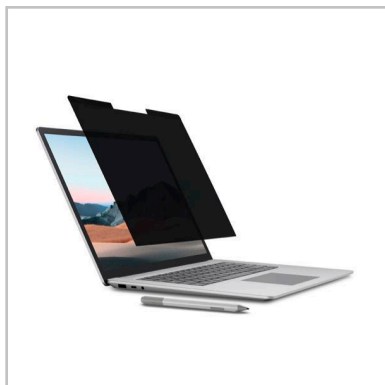

Features

- Designed exclusively for Surface, in collaboration with Microsoft, so you can be sure that the privacy screen will work perfectly with your 15" Surface Laptop.
- Conveniently and easily attaches to the Surface Laptop's magnetic frame. Avoids potentially damaging adhesives from being used, and eliminates any setup process.
- Reversible — one side has a matte finish to reduce glare and fingerprints. The other side is glossy and provides a clearer view of the monitor.
- Limited viewing angle narrows the field of vision to +/- 30 degrees, helping keep the information on your screen private and reducing the chances of a visual data breach in the office or in public.
- Blue light reduction filters out harmful rays by up to 22%, easing eye strain and reducing the chances of interrupting sleep patterns. Low reflective coating reduces glare for improved clarity.
- Touch and Surface Pen enabled, so you can use your Surface Laptop just as you would without a privacy screen.

Specifications

- **TAA Compliant** Yes
- **Screen Size** 15"/38.1cm
- **Aspect Ratio** 3:2
- **PDP Request Quote** No
- **Device Compatibility** Surface Laptop 1 (13.5"), Surface Laptop 2 (13.5"), Surface Laptop 3, Surface Laptop 4
- **Application Type** Magnetic direct attached
- **Device Type** Surface
- **Wide Screen** No

Product information

Gross weight 0.20kg

Retail Packaging Information

Depth 385mm
Width 260mm
Height 5mm
Gross weight 0.20kg
UPC# 085896583622
Unit quantity 0

Master Case Information

Depth 400mm
Width 295mm
Height 70mm
Gross weight 2.50kg
UPC# 50085896583627
Unit quantity 10

Shipping Information

Country of origin TW
Minimum Order Quantity 1

General information

Colour Unknown