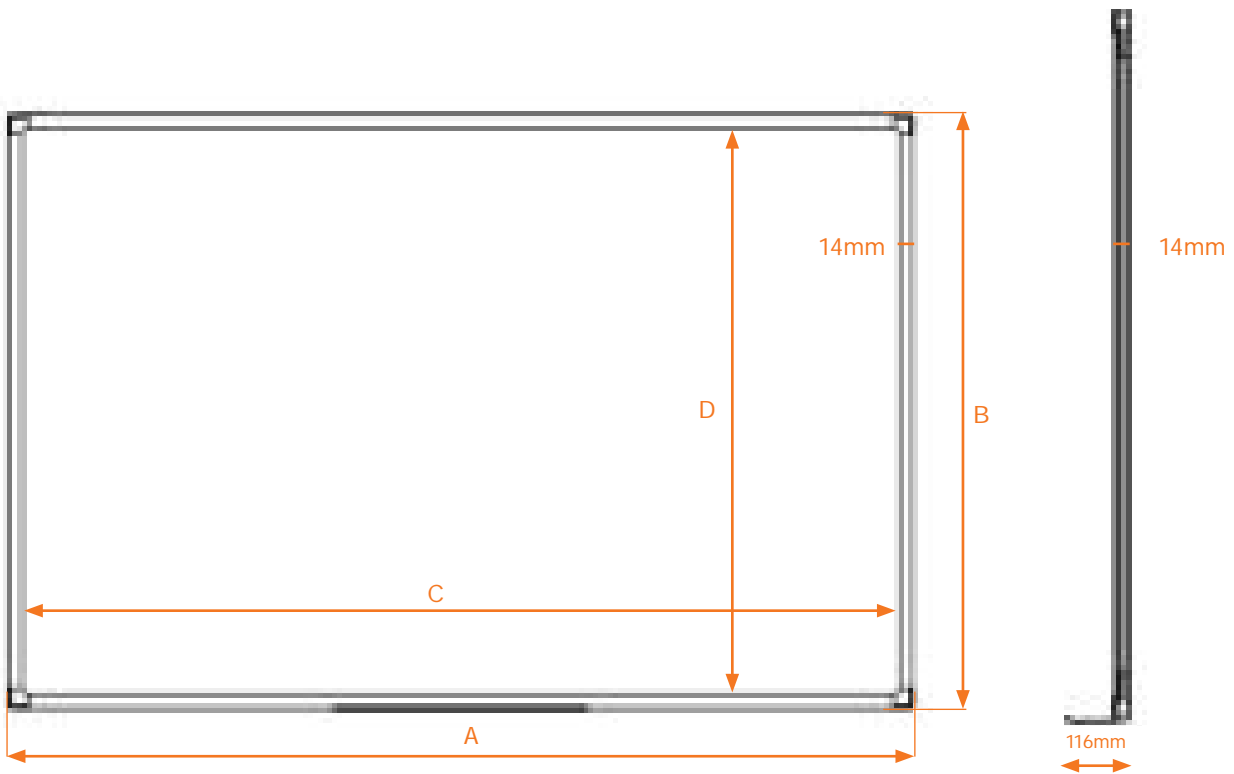

# Essence Whiteboards & Notice Boards

Product	Skus
Whiteboard Essence Enamel 600x450mm	1915445
Whiteboard Essence Enamel 900x600mm	1915451
Whiteboard Essence Enamel 1200x900mm	1915453
Whiteboard Essence Enamel 1500x1000mm	1915475
Whiteboard Essence Enamel 1500x1200mm	1915446
Whiteboard Essence Enamel 1800x1200mm	1915447
Whiteboard Essence Enamel 2400x1200mm	1915448
Whiteboard Essence Steel 600x450mm	1905209
Whiteboard Essence Steel 900x600mm	1905210
Whiteboard Essence Steel 1200x900mm	1905211
Whiteboard Essence Steel 1200x1200mm	1915449
Whiteboard Essence Steel 1500x1000mm	1905212
Whiteboard Essence Steel 1500x1200mm	1915487
Whiteboard Essence Steel 1800x900mm	1915450
Whiteboard Essence Steel 1800x1200mm	1905213
Whiteboard Essence Steel 2400x1200mm	1905214
Whiteboard Essence Melamine 600x450mm	1915269
Whiteboard Essence Melamine 900x600mm	1915270
Whiteboard Essence Melamine 1200x900mm	1915271
Whiteboard Essence Melamine 1200x1200mm	1915452
Whiteboard Essence Melamine 1500x1000mm	1915207
Whiteboard Essence Melamine 1500x1200mm	1915208
Whiteboard Essence Melamine 1800x1200mm	1915486
Whiteboard Essence Melamine 2400x1200mm	1915223

# Essence Whiteboards & Notice Boards

mm (+/- 2mm)				
Size	A	B	C	D
600x450mm	595	438	566	409
900x600mm	898	589	869	560
1200x900mm	1200	892	1171	863
1200x1200mm	1196	1196	1167	1167
1500x1000mm	1503	993	1474	964
1500x1200mm	1503	1194	1474	1165
1800x900mm	1805	892	1776	863
1800x1200mm	1805	1194	1776	1165
2000x1000mm	2001	989	1972	960
2400x1200mm	2410	1194	2381	1165