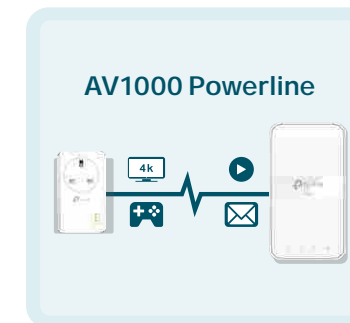

Highlights

Easily Extend Fast, Reliable Wi-Fi to Every Room

The AV1000 Gigabit Powerline ac Wi-Fi Kit brings internet to any area with a power outlet using your home's electrical wiring.

- No need for new wires or drilling
- Network passes through walls and floors

- Electrical Wiring
- Ethernet Cable
- 📶 2.4 GHz 300 Mbps[†]
- 📶 5 GHz 433 Mbps[†]

HomePlug AV2 Standard Compliant

Provides users with stable, high-speed data transfer rates of up to 1000 Mbps on a line length of up to 300 meters.[†]