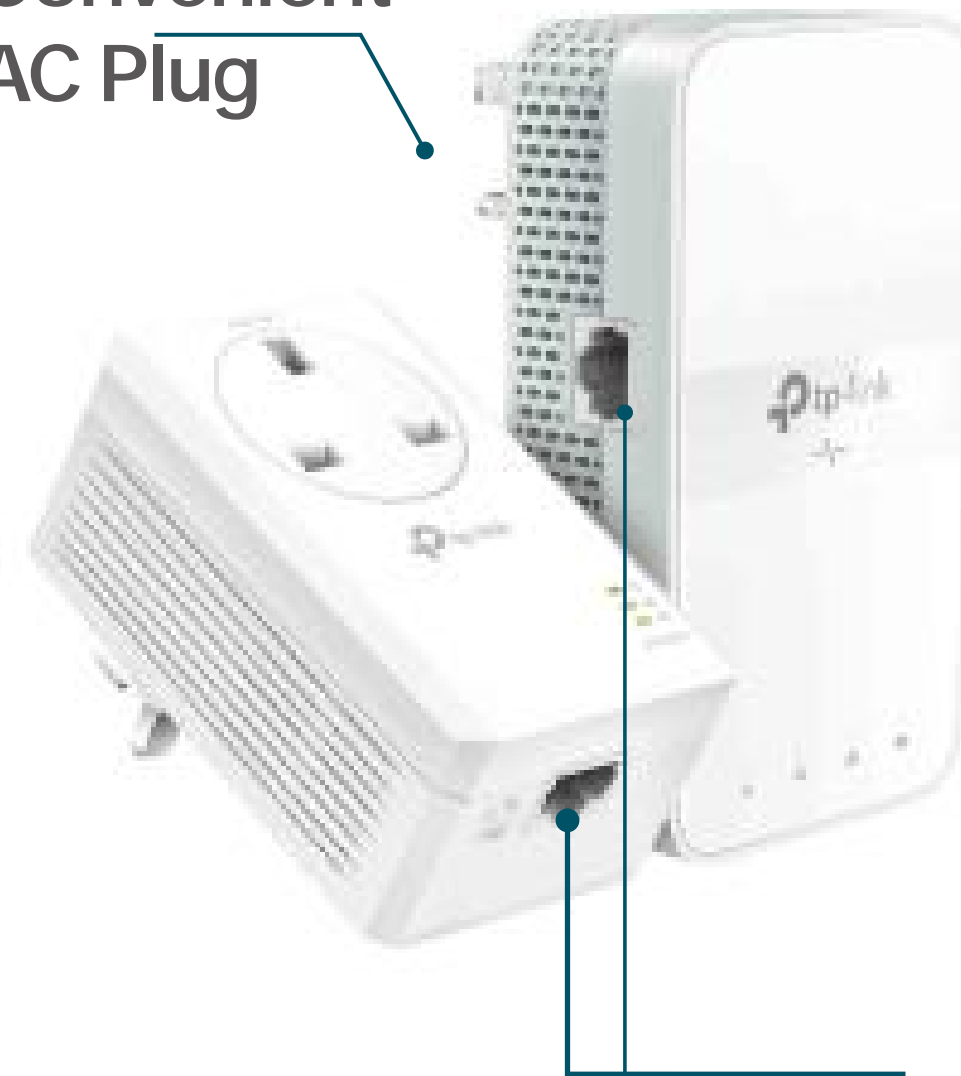

Specifications

Hardware

- Transmission Speeds:
  - Powerline: Up to 1000 Mbps
  - Ethernet: 10/100/1000 Mbps
- Standards and Protocols:
  - HomePlug AV2, HomePlug AV, IEEE 1901, IEEE 802.3, IEEE 802.3u, IEEE 802.3ab, IEEE 802.11b/g/n (2.4GHz), IEEE 802.11a/n/ac (5GHz)
- Interface: TL-WPA7617: 1 Ethernet Port; TL-PA7017P: 1 Ethernet Port
- Plug Type: UK
- Button: Pair, Reset, Wi-Fi Clone, LED On/Off
- LED Indicator: Power, Powerline, Ethernet, Wi-Fi
- Dimensions (W x D x H):
  - TL-WPA7617: 2.7 × 1.4 × 4.9 in. (69.5 × 35 × 124.1 mm)
  - TL-PA7017P: 2.3 × 1.7 × 3.7 in. (58 × 42 × 95 mm)
- IGMP: IGMP v1/v2/v3
- Range: Up to 300 meters/1000 feet over existing electrical wiring
- Compatibility:
  - Compatible with all HomePlug AV & AV2 standard powerline adapters

Convenient AC Plug

Pair Button

Instantly sync and secure all adapters on your network

LED On/Off Button

Wi-Fi Button

One-touch Wi-Fi configuration automatically copies your router's name and password

Gigabit Ethernet Ports

Create faster connections for PCs, game consoles, STBs, and more