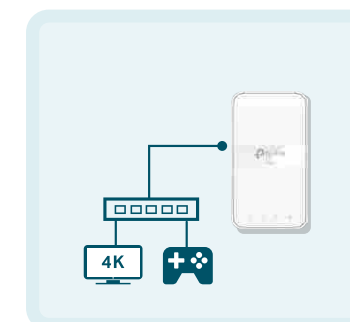

Gigabit Ethernet for Reliable Connections

Provide warp-speed wired connections for 4K HD streaming, lag-free gaming, and more.

Easy Setup and Management

Quickly set up a secured Powerline network with Plug & Play and easily manage it via the tpPLC app, Utility, and/or Web Interface.