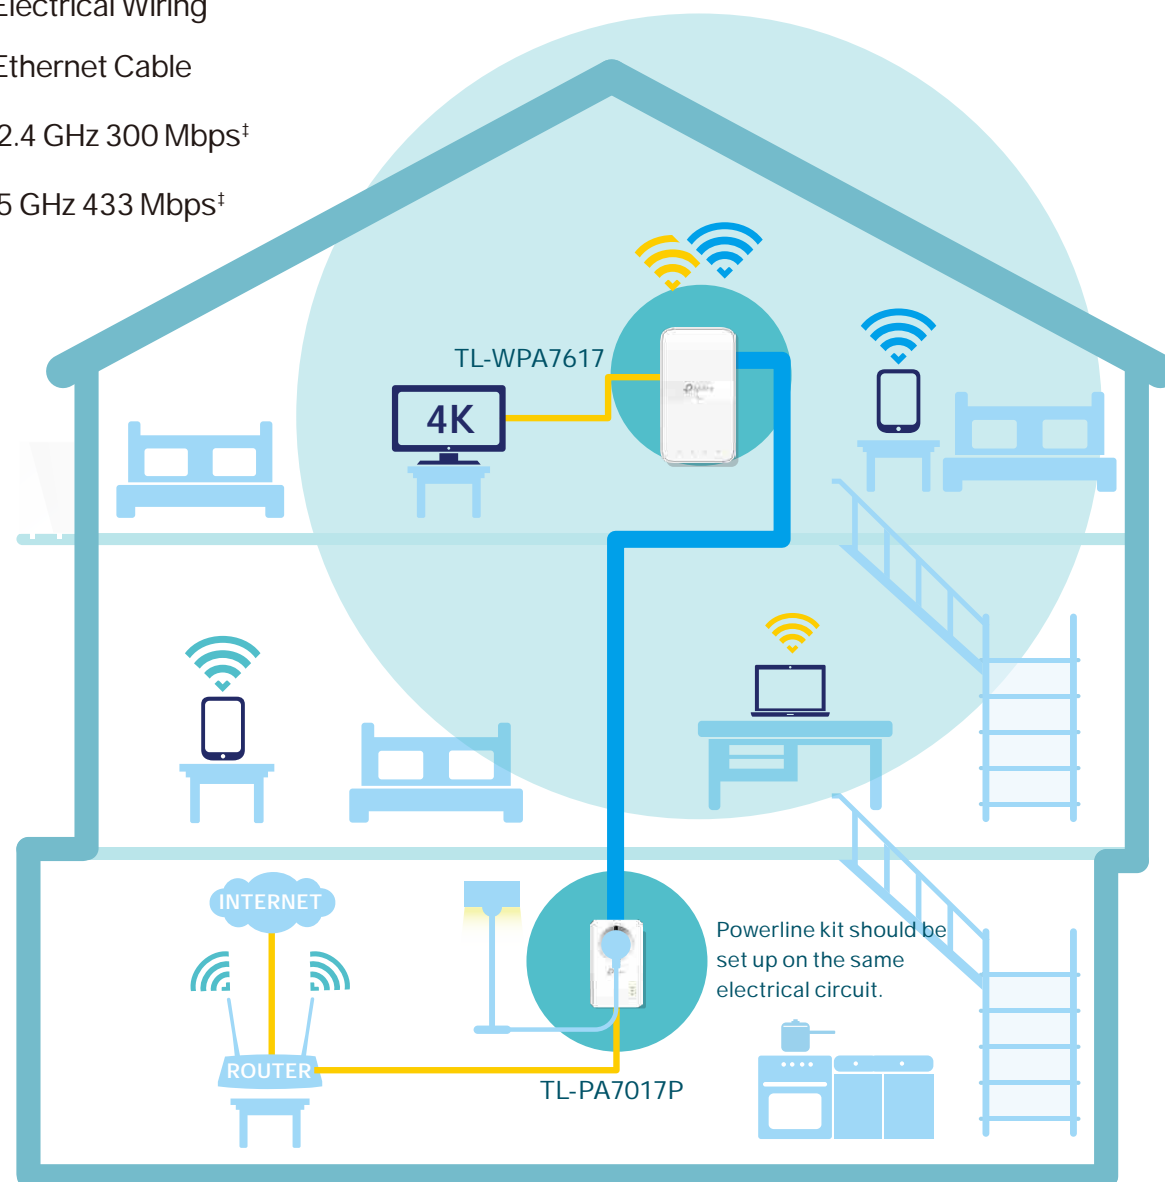

Highlights

Easily Extend Fast, Reliable Wi-Fi to Every Room

The AV1000 Gigabit Powerline ac Wi-Fi Kit brings internet to any area with a power outlet using your home's electrical wiring.

- No need for new wires or drilling
- Network passes through walls and floors

- Electrical Wiring
- Ethernet Cable
- 📶 2.4 GHz 300 Mbps[†]
- 📶 5 GHz 433 Mbps[†]

HomePlug AV2 Standard Compliant

Provides users with stable, high-speed data transfer rates of up to 1000 Mbps on a line length of up to 300 meters.[†]

One-Touch Wi-Fi Configuration

With just a tap, copy your router's wireless settings onto the extender to share the same SSID and password.

Gigabit Ethernet for Reliable Connections

Provide warp-speed wired connections for 4K HD streaming, lag-free gaming, and more.

Easy Setup and Management

Quickly set up a secured Powerline network with Plug & Play and easily manage it via the tpPLC app, Utility, and/or Web Interface.