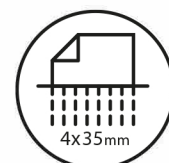

HP Pro Shredder 15CC Shredder

Cross Cut

Shred Capacity

Bin Capacity

Security Level

Automatic-Reverse

Low Noise

HP Pro Shredder

These professional document shredders for your company are particularly powerful and quiet

Art.-Nr.: 2811

Technical specifications

Shred capacity	15 sheets
Cut type	Cross cut
Cut size	4 x 35 mm
Security level (DIN 66399)	P-4
Run time	20 min
Noise level	55 dB
Bin capacity (L)	20
Overheat indicator	Yes
Overload indicator	Yes
Automatic Reverse Function	Yes
Shred media	paper, staples, clips, credit card
Rated sheet shredding speed	1,6 m / min
Rated Input	220-240 VAC / 50 Hz
Power	350 W
Current	2,0 A
Automatic Start/Stop	Yes
Bin full indication	No
Bin style	Pull out

LED status display: ready for operation, forward, backward, overheating, overload

Logistics data

	dimensions (mm)	weight (kg)
Unit	354 x 240 x 535	10,6
Packaging	408 x 308 x 610	11,1
Art. No.	2811	
Quantity/Carton (pcs)	1	
Barcode (unit)	4030152028115	