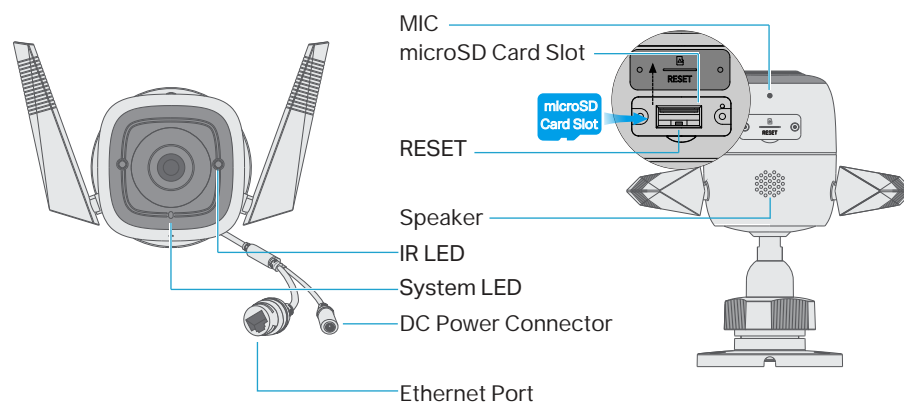

*microSD card needs to be purchased separately.

// Specifications

Camera

- Image Sensor: 1/2.7"
- Resolution: 3MP (2304 × 1296)
- Night Vision: 850 nm IR LED (up to 98 ft)
- Lens: F/NO: 2.2; Focal Length: 3.89 mm
- Viewing Angle: FOV=104°

// Specifications

Hardware

- Port: Ethernet through RJ45 Port
- Button: RESET button
- LED: System LED
- Adapter Input: 100-240 V, 50/60 Hz, 0.3 A
- Adapter Output: 9.0 V, 0.6 A (DC Power)
- External Storage: microSD card slot (Supports up to 128GB)
- Dimensions (W x D x H): 5.6*4.1*2.5 in. (142.3*103.4*64.3 mm)