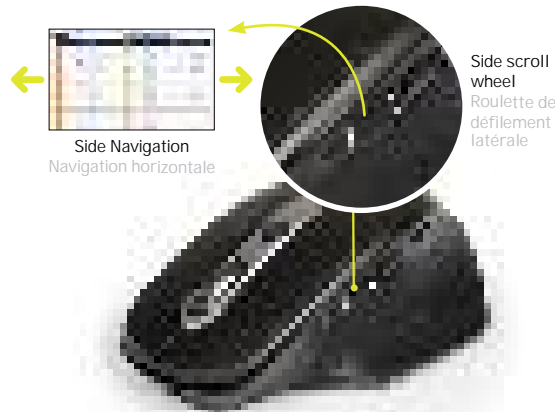

Professional Mouse

Integrated rechargeable battery up to 6 months autonomy
Pile intégrée rechargeable jusqu'à 6 mois d'autonomie

Lateral scroll wheel for horizontal navigation
Roulette de défilement latérale permettant la navigation horizontale

Double connectivity: Bluetooth® & Wireless USB-A and USB-C
Double connectivité : Bluetooth® & sans fil USB-A et USB-C

EN Bluetooth® wireless & rechargeable executive mouse

- Its device switching mode allows three devices to be connected separately and easily selected.
- Double USB-A and USB-C connectivity, providing wide compatibility.
- 5 adjustable speed levels for optimal precision.
- Its integrated rechargeable battery combined with its economy mode give it an autonomy up to 6 months after a single full charge.
- Its ergonomic and lightweight design offers optimal comfort during use.
- A 2.4Ghz wireless technology providing freedom of movement up to 20 meters and up to 10 meters with Bluetooth®.
- The plug and play installation allows you to be operational as soon as you plug it in.
- 5 buttons, a top and a side scroll wheels, perfect for maximizing efficiency at work.
- Compatible with Windows, Mac OS, Chrome OS and Android.

FR Souris professionnelle Bluetooth® sans fil & rechargeable

- Son dispositif de sélection permet de connecter trois appareils séparément et de les sélectionner facilement.
- Sa double connectivité USB-A et USB-C la rend compatible avec tous les appareils.
- 5 niveaux de vitesse réglables pour une précision optimale.
- Sa batterie rechargeable intégrée combinée à son mode économie lui confère une autonomie allant jusqu'à 6 mois après une seule charge complète.
- Son design ergonomique et léger offre un confort optimal lors de l'utilisation.
- Une technologie sans fil 2,4Ghz offrant une liberté de mouvement jusqu'à 20 mètres et jusqu'à 10 mètres avec Bluetooth®.
- Une installation plug and play permettant d'être opérationnel aussi tôt branchée.
- 5 boutons, une roulette de défilement supérieure et une latérale, parfaits pour maximiser l'efficacité au travail.
- Compatible avec Windows, Mac OS, Chrome OS et Android.