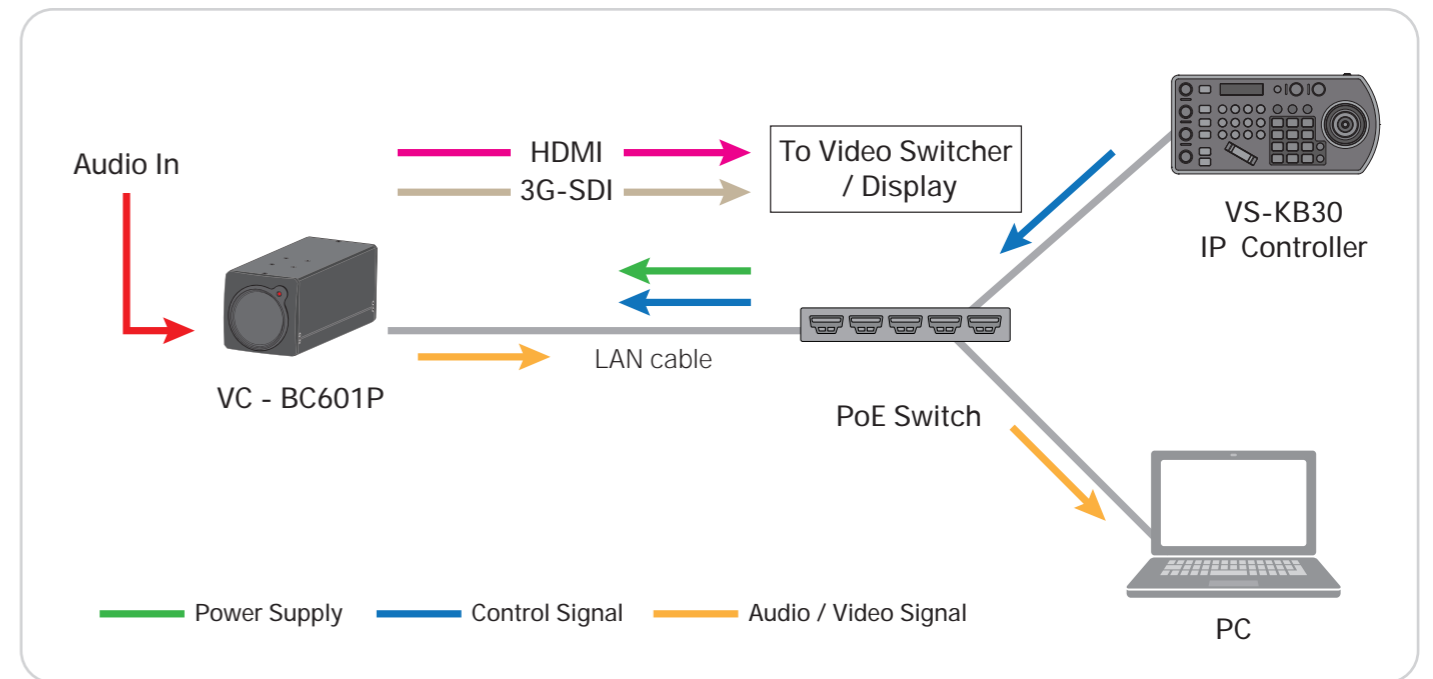

Single Camera Connection