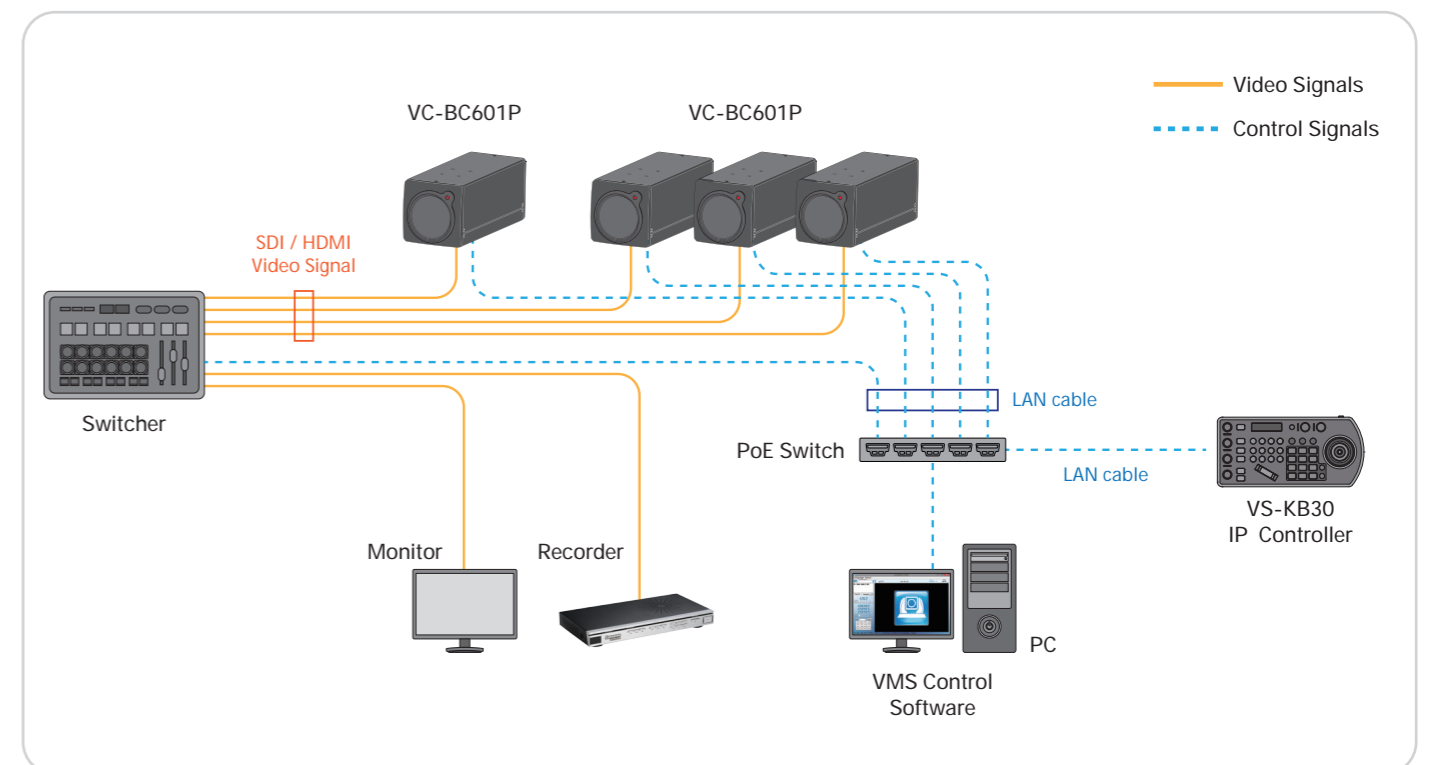

Multi-Camera Connection

Lumens®
Your Success, Our Passion!
www.MyLumens.com

Lumens Integration, Inc.
4116 Clipper Court
Fremont, CA, 94538
Phone : 888.542.3235
Fax : 510.252.1389

Lumens Europe
De Nayerstraat 17 9470
Denderleeuw Belgium
Phone : +32 473 58 38 95
Fax : +32 (0) 2 452 76 00