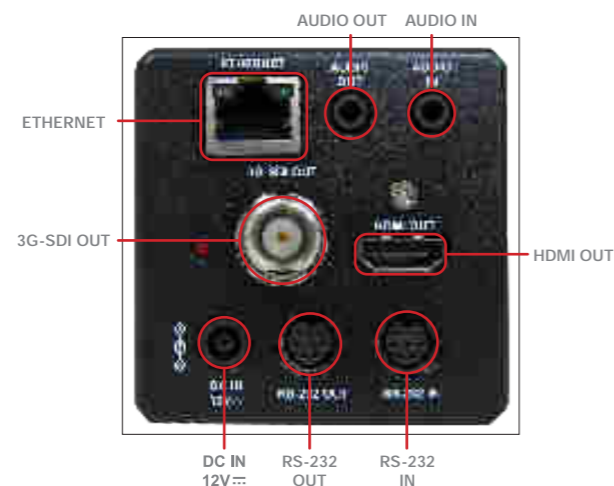

IP Streaming Format

Stream	1	2	3
Settings	H.265	H.264	H.264
Resolution	1080p/720p	1080p/720p	640x360
Frame Rate	59.94 Hz	59.94/29.97	29.97
	50 Hz	50/25	25
Bit Rate	20000 kbps~2000 kbps	20000 kbps~2000 kbps	5000 kbps~512 kbps
Audio Transmission	AAC/G.711		
PoE+	Yes		

Product Specifications

Sensor	1/2.5" 8MP CMOS	Image Flip	Yes
Video Format	Resolution : 1080p/720p Frame Rate : 59.94/50/29.97/25	Preset Positions	256
Video Output (HD) Interface	3G-SDI, HDMI, Ethernet	Multiple Video Stream	H.265 1080p 59.94fps H.264 1080p 59.94fps H.264 640x360 29.97fps
Optical Zoom	30x	Audio Compression Format	G.711 / AAC
Horizontal Viewing Angle	68°	Camera Control Interface	RS-232 / Ethernet
Aperture	F1.6 ~ F3.4	Camera Control Protocol	VISCA / PELCO D / ONVIF
Focal Length	4.6mm ~ 135mm	Tally Light	Yes
Shutter Speed	1/1 ~ 1/10,000 sec	PoE	PoE (IEEE802.3af)
Minimum Object Distance	1.5m (Wide/Tele)	Video Stream	RTSP / RTMP / RTMPS / MPEG-TS / SRT
Video S/N Ratio	> 50dB	Video Compression	H.265 / H.264
Minimum Illumination	0.1 lux (F1.6, 50IRE, 30fps)	Audio in	Line In/Mic In, Phone Jack 3.5mm x1
Focus System	Auto, Manual	Audio Out	Line Out, Phone Jack 3.5mm x1 Ethernet / SDI / HDMI
Gain Control	Auto, Manual	DC IN	12V +/- 20%
White Balance	Auto, Manual	Power consumption	PoE : 10.5W DC In : 9.5W
Exposure Control	Auto, Manual	Weight	1 kg
WDR	Yes	Dimension	170 x 67 x 67 mm(6.7" x 2.6" x 2.6")
3D NR	Yes		

I/O CONNECTIONS