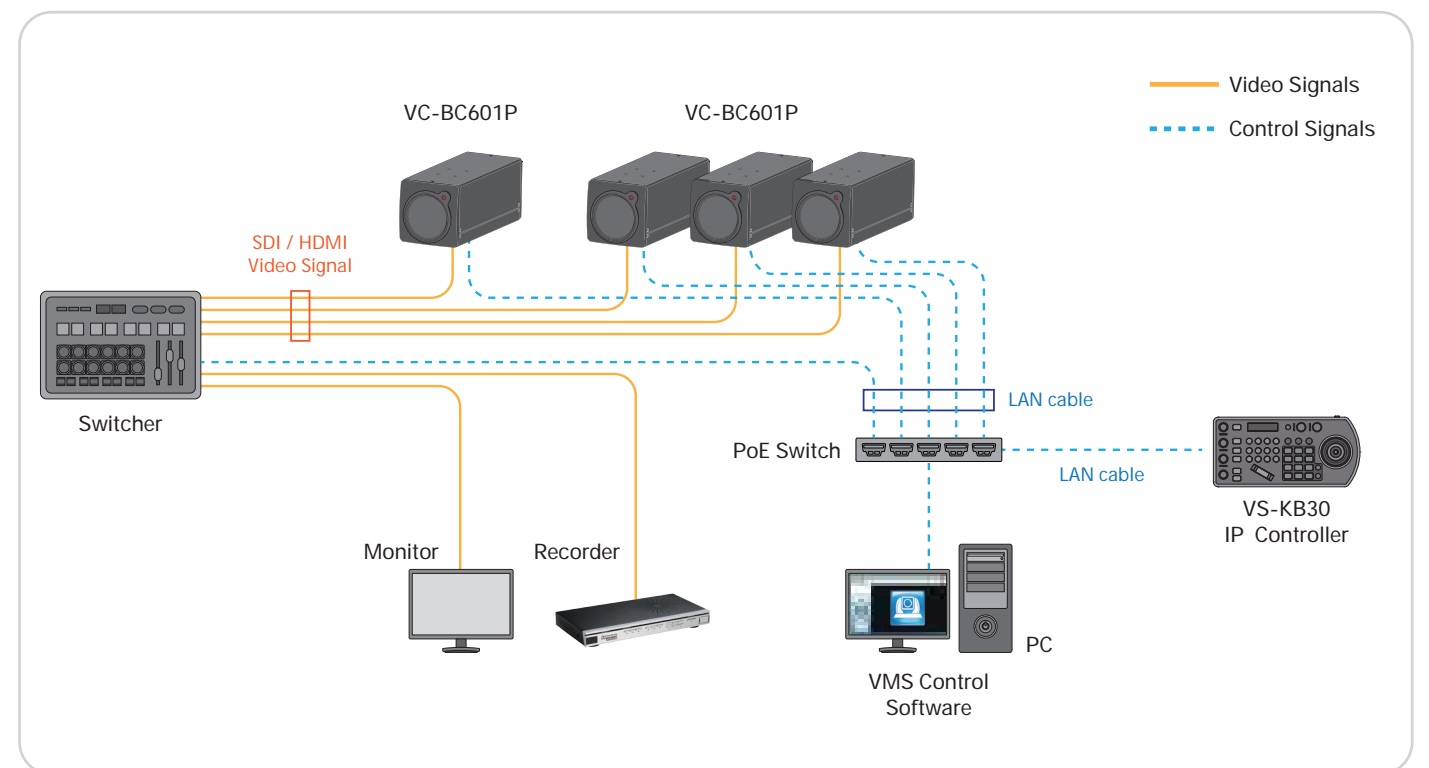

Multi-Camera Connection

Lumens®
Your Success, Our Passion!
www.MyLumens.com

Lumens Integration, Inc.
4116 Clipper Court
Fremont, CA, 94538
Phone : 888.542.3235
Fax : 510.252.1389

Lumens Europe
De Nayerstraat 17 9470
Denderleeuw Belgium
Phone : +32 473 58 38 95
Fax : +32 (0) 2 452 76 00