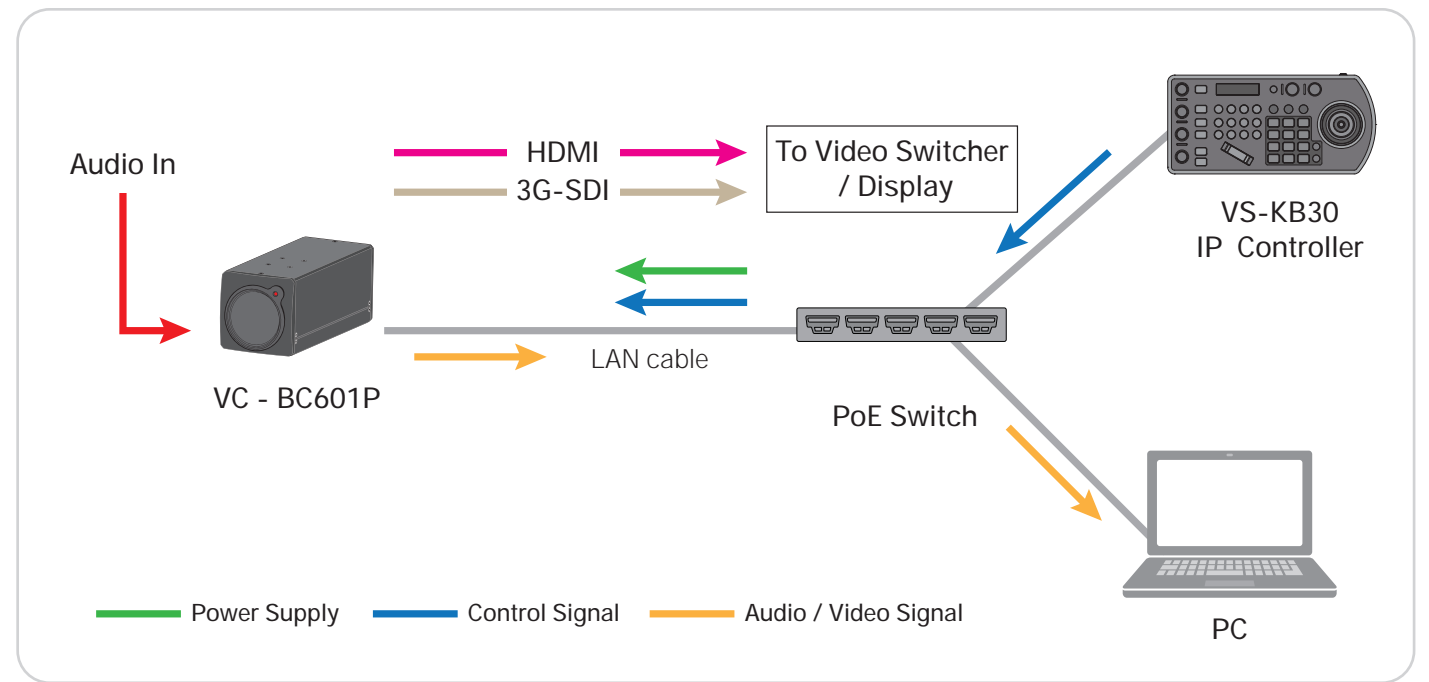

Single Camera Connection