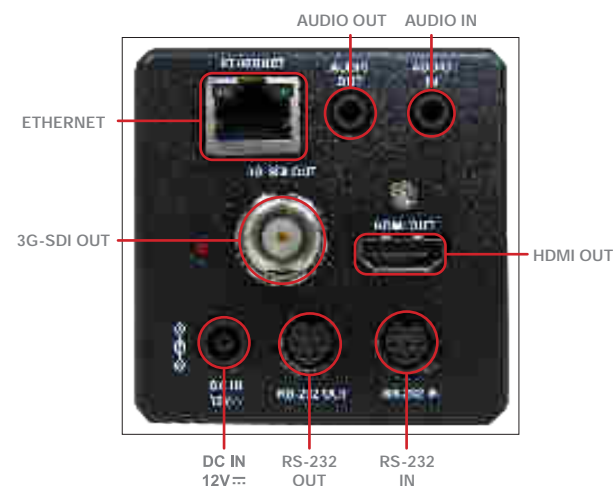

IP Streaming Format

Stream	1	2	3
Settings	H.265	H.264	H.264
Resolution	1080p/720p	1080p/720p	640x360
Frame Rate	59.94 Hz	59.94/29.97	29.97
	50 Hz	50/25	25
Bit Rate	20000 kbps~2000 kbps	20000 kbps~2000 kbps	5000 kbps~512 kbps
Audio Transmission	AAC/G.711		
PoE+	Yes		

Product Specifications

Sensor	1/2.5" 8MP CMOS	Image Flip	Yes
Video Format	Resolution : 1080p/720p Frame Rate : 59.94/50/29.97/25	Preset Positions	256
Video Output (HD) Interface	3G-SDI, HDMI, Ethernet	Multiple Video Stream	H.265 1080p 59.94fps H.264 1080p 59.94fps H.264 640x360 29.97fps
Optical Zoom	30x	Audio Compression Format	G.711 / AAC
Horizontal Viewing Angle	68°	Camera Control Interface	RS-232 / Ethernet
Aperture	F1.6 ~ F3.4	Camera Control Protocol	VISCA / PELCO D / ONVIF
Focal Length	4.6mm ~ 135mm	Tally Light	Yes
Shutter Speed	1/1 ~ 1/10,000 sec	PoE	PoE (IEEE802.3af)
Minimum Object Distance	1.5m (Wide/Tele)	Video Stream	RTSP / RTMP / RTMPS / MPEG-TS / SRT
Video S/N Ratio	> 50dB	Video Compression	H.265 / H.264
Minimum Illumination	0.1 lux (F1.6, 50IRE, 30fps)	Audio in	Line In/Mic In, Phone Jack 3.5mm x1
Focus System	Auto, Manual	Audio Out	Line Out, Phone Jack 3.5mm x1 Ethernet / SDI / HDMI
Gain Control	Auto, Manual	DC IN	12V +/- 20%
White Balance	Auto, Manual	Power consumption	PoE : 10.5W DC In : 9.5W
Exposure Control	Auto, Manual	Weight	1 kg
WDR	Yes	Dimension	170 x 67 x 67 mm(6.7" x 2.6" x 2.6")
3D NR	Yes		

I/O CONNECTIONS