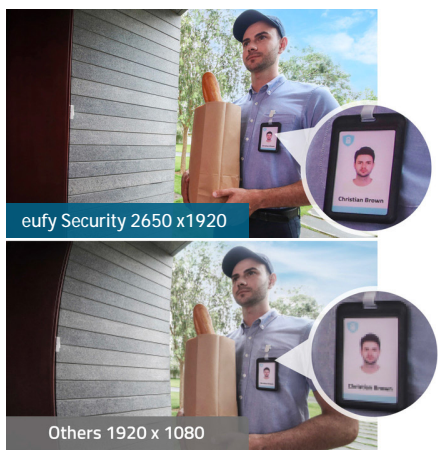

Video Doorbell 2K

(Battery-Powered)

- 2K Resolution
- Wide Dynamic Range
- 1 Charge = 180 Days
- Free Local Storage
- Human Body Detection
- Multi-User Access
- Dual Power Options
- Works with Existing Chime

- 2K Resolution
- 180 days battery life
- Free local storage

Video Doorbell 2K (Battery-Powered)

Resolution	2K (2650x1920)
Video Format	H.265/H.264
Image Sensor	Sony IMX335, 1/2.8 in
Field of View	160°
Night Vision Range	15 ft (5m)
Wireless	2.4GHz Wi-Fi
Battery Life	6 Months Usage, 1 year in Standby Mode
Audio	Full Duplex Audio
Motion Detection	Adjustable Sensitivity, Human Detection, Face Detection
Activity Zone	Yes
Weight	200g
Dimensions	5.5 x 2.1 x 1.1 in (140 x 54 x 28 mm)
Operating Temperature	-4°F to 122°F (-20°C to 50°C)
Warranty and Support	1 year
Outdoor / Indoor Use	Yes (IP65-Rated)

HomeBase 2

Interface Port	Fast Ethernet
Indicator LEDs	Status and Siren
Wireless	Low Frequency Wireless and 2.4GHz Wi-Fi
Wireless Range	300+ feet (90+m) line of sight
Antenna	Internet antenna
Local Storage	16GB EMMC
IP Configuration	DHCP
Charging Output	5V/2A USB Charging
Power Adapter	Input: 100 - 240V - 50/60Hz Output: 12V-2A
Audio	2W Speaker
Weight	300g
Dimensions	3.4 x 3.4 x 5.2 in (85.1 x 85.1 x 131mm)
Operating Temperature	14°F to 113°F (-10°C to 45°C)