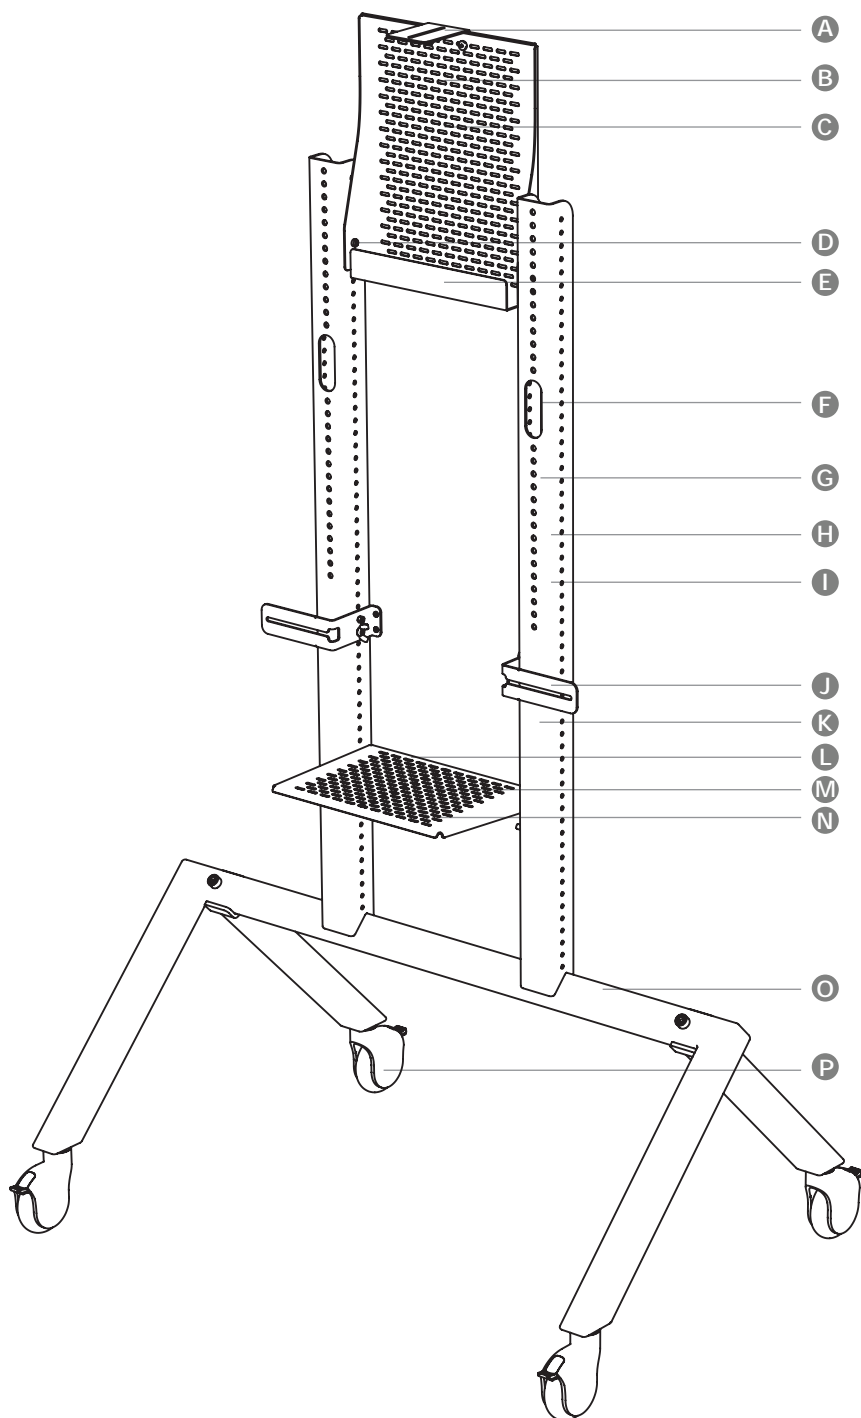

Heckler AV Cart Prime

H700

Build your perfect video cart for flexible office spaces, distance learning, and all-hands meetings with Heckler AV Cart Prime. It has slick looks, commercial-grade construction, nest-ability, and native support for mounting the latest video conferencing equipment. This new edition ships with Device Panel, Control Shelf, and Soundbar Kit all in one box. This means you can configure your cart with the latest and greatest cameras, appliances, controller, and NUCs with ease - above or below your display.

Heckler AV Cart Prime

H700

Features

- A** Mount most cameras using the included PTZ camera adapter.
- B** VESA-compatible hole pattern for mounting any VESA-compatible device.
- C** Hole pattern supports device mounting using the included hook-and-loop straps.
- D** Panel can be rotated for quick access to mounted devices.
- E** Bottom pocket supports the optional mounting of Tripp Lite power strip(not included).
- F** Integrated cart handles.
- G** Height-adjustable display mounting.
* Compatible with displays with VESA 400 (horizontal) mounting pattern, up to 300 pounds of total display weight.
* Recommended for use with 50-inch to 75-inch displays.
- H** Heavy steel construction.
- I** Scratch & fingerprint-resistant powdercoat finish.
- J** Compatible with most popular soundbar and soundbar-shaped devices. Can be mounted to Display Panel above the display.
- K** Integrated cable management inside the Display Rails and along the Rear Legs.
- L** Fasten devices to the shelf's top surface magnetically and with hook & loop straps.
- M** Centered 1/4 inch holes for mounting PTZ and other cameras.
- N** VESA-compatible hole pattern. Compatible with M4 screws.
- O** Patented nesting design to maximize storage space.
- P** Brake casters.
* Cart legs feature female threads compatible with casters and leveling feet with a 1/2 inch-13UNC, 1 inch long threaded post.
- Q** Easy, two-person assembly.