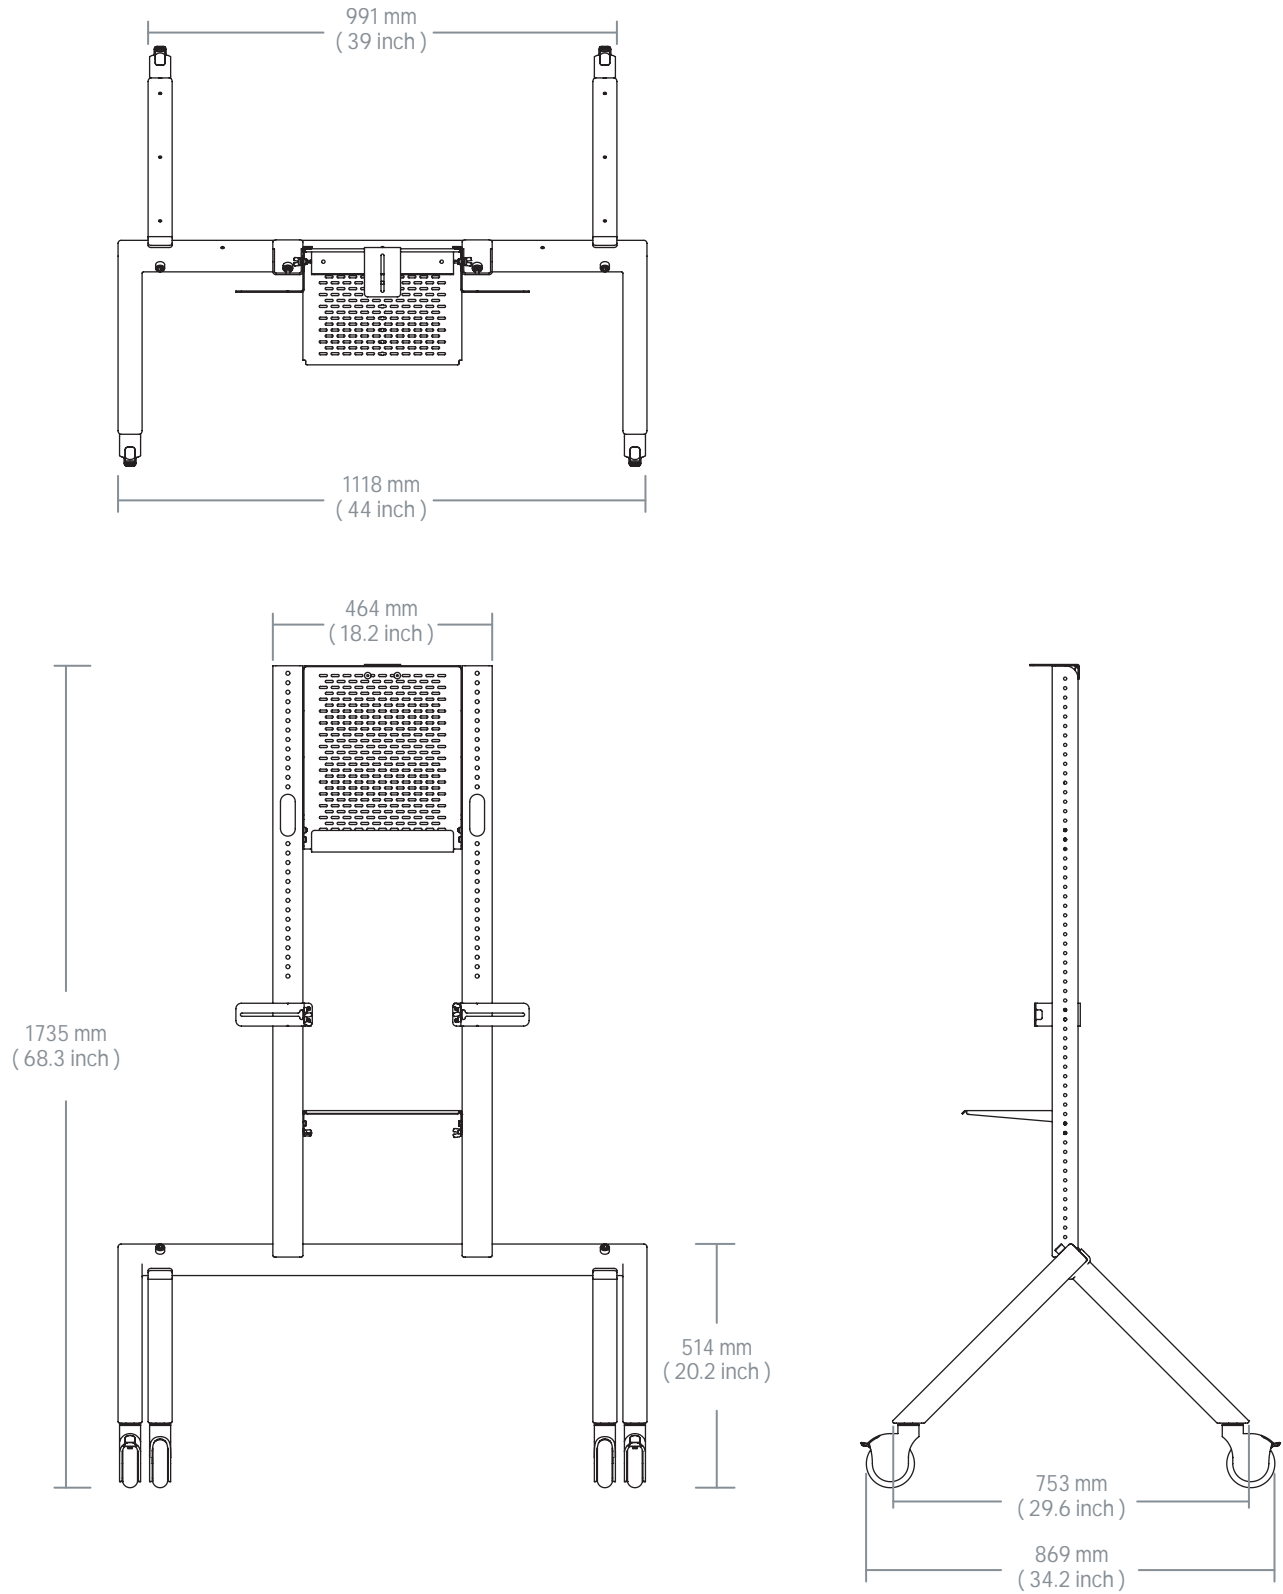

Heckler AV Cart Prime

H700

Features

- A** Mount most cameras using the included PTZ camera adapter.
- B** VESA-compatible hole pattern for mounting any VESA-compatible device.
- C** Hole pattern supports device mounting using the included hook-and-loop straps.
- D** Panel can be rotated for quick access to mounted devices.
- E** Bottom pocket supports the optional mounting of Tripp Lite power strip(not included).
- F** Integrated cart handles.
- G** Height-adjustable display mounting.
* Compatible with displays with VESA 400 (horizontal) mounting pattern, up to 300 pounds of total display weight.
* Recommended for use with 50-inch to 75-inch displays.
- H** Heavy steel construction.
- I** Scratch & fingerprint-resistant powdercoat finish.
- J** Compatible with most popular soundbar and soundbar-shaped devices. Can be mounted to Display Panel above the display.
- K** Integrated cable management inside the Display Rails and along the Rear Legs.
- L** Fasten devices to the shelf's top surface magnetically and with hook & loop straps.
- M** Centered 1/4 inch holes for mounting PTZ and other cameras.
- N** VESA-compatible hole pattern. Compatible with M4 screws.
- O** Patented nesting design to maximize storage space.
- P** Brake casters.
* Cart legs feature female threads compatible with casters and leveling feet with a 1/2 inch-13UNC, 1 inch long threaded post.
- Q** Easy, two-person assembly.

Heckler AV Cart Prime

H700

Dimensions

Heckler AV Cart Prime

H700

Specifications

Price	\$1,499
SKU	H700
Height	68.3 inches
Width	44 inches
Depth	30 inches
Weight	70 lbs
Warranty	Limited Lifetime

Colors

Recommended for use with 50-inch to 75-inch displays.

In the Box

Heckler AV Cart Prime main structure and casters
Device Panel for Heckler AV Cart
Control Shelf for Heckler AV Cart
Soundbar Mount for Heckler AV Cart
Assembly tools