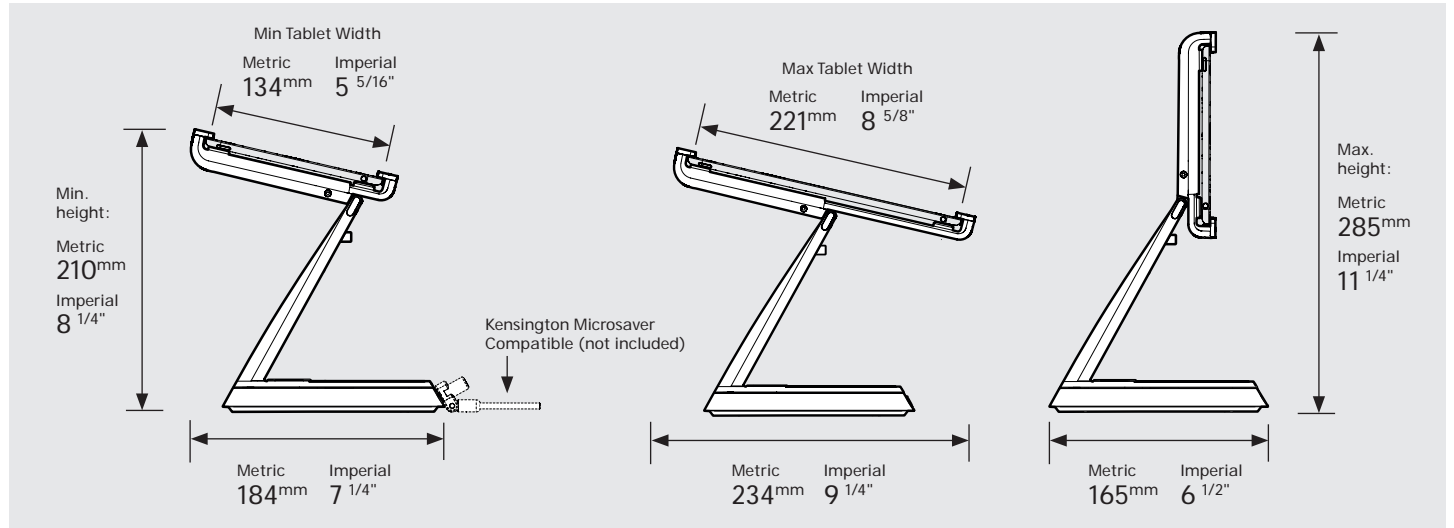

Product Data Sheet - Eddy

bouncepad

Colour:

White
Black
Green

Mounting:

Fixing from
Above

Fixing from
Below

Packaged weight:

1.55kg

Mounting:
Fixing from Above

Mounting:
Fixing from Below

Parts in the Box