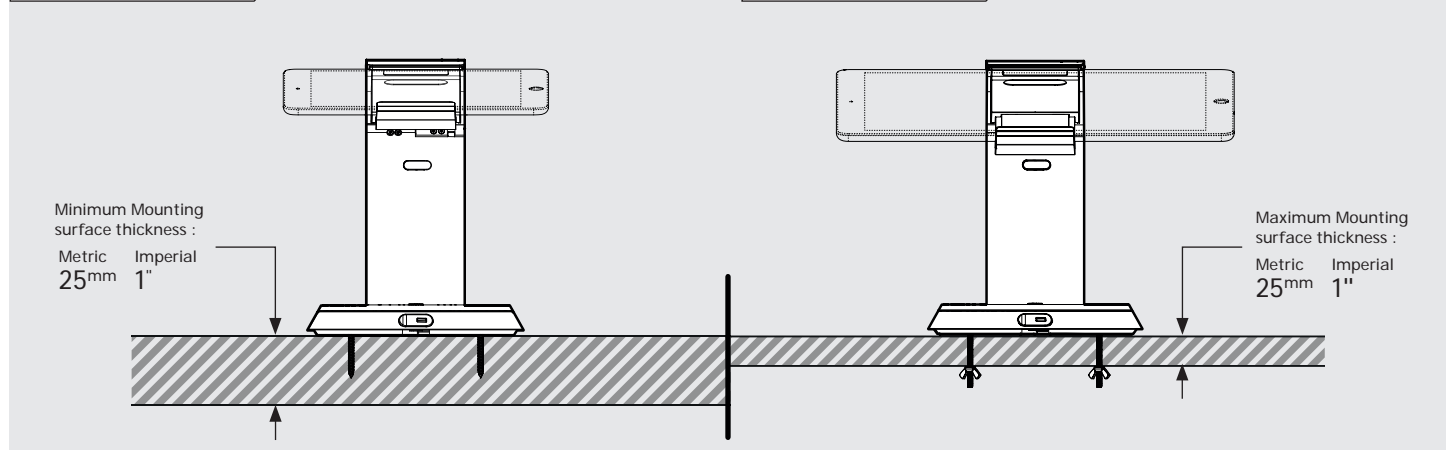

Product Data Sheet - Eddy

bouncepad

Colour:

White
Black
Green

Mounting:

Fixing from
Above

Fixing from
Below

Packaged weight:

1.55kg

Mounting:
Fixing from Above

Mounting:
Fixing from Below

Parts in the Box