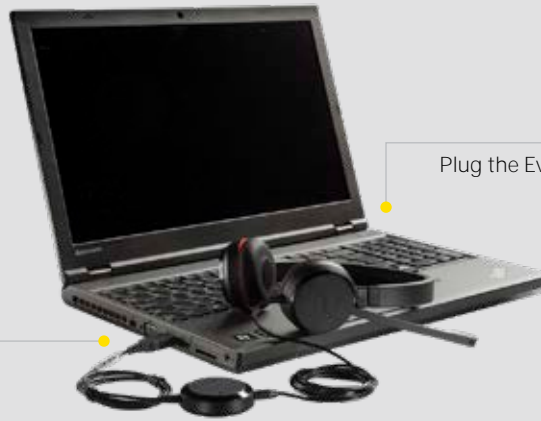

Clearer conversation for greater efficiency

Entry-level professional headset with easy call management and great sound for calls and music.

Manage calls easily

Get easy access to the most used functions, like volume and mute. You can also answer and end calls quickly and easily, directly from the control unit.

Flexible plug-and-play connectivity

Works straight out of the box. Installation is as easy as simply plugging it in to the USB port on your computer. Choose between USB-A and USB-C variants.

All day comfort (Evolve 20SE)

Built for style and comfort with soft leatherette ear cushions. Adjustable headband lets you find the perfect fit.

Connects to*:

* Device dependent

HOW TO CONNECT

Plug the Evolve20/20SE into a USB port on your computer. Choose between USB-A and USB-C variants

Plug the Evolve20/20SE into a USB-A or USB-C port on your mobile devices*

HOW TO USE – CALL MANAGEMENT

| FEATURES | | BENEFITS |
|---------------|--|---|
| Connectivity | USB-A or USB-C connectivity Certifications | Plug-and-play connectivity to your computer or mobile device* via USB-A or USB-C** Leading UC vendors and Microsoft Teams** |
| Audio | Microphone Software integration Speakers | Noise-cancelling microphone eliminates background noise Additional features available via Jabra Xpress and Jabra Direct Powerful 28mm speakers deliver richer sound for a more immersive audio experience |
| Ease of use | Call management All day comfort | Answer/reject calls; increase/decrease speaker volume; mute Foam or leatherette ear cushions** and an on-ear wearing style for all-day comfort |
| Variants | UC and MS variants Wearing styles | Choose from UC or MS Teams variants Available in stereo and mono variants |
| Compatibility | Leading UC vendors and Microsoft teams** | |