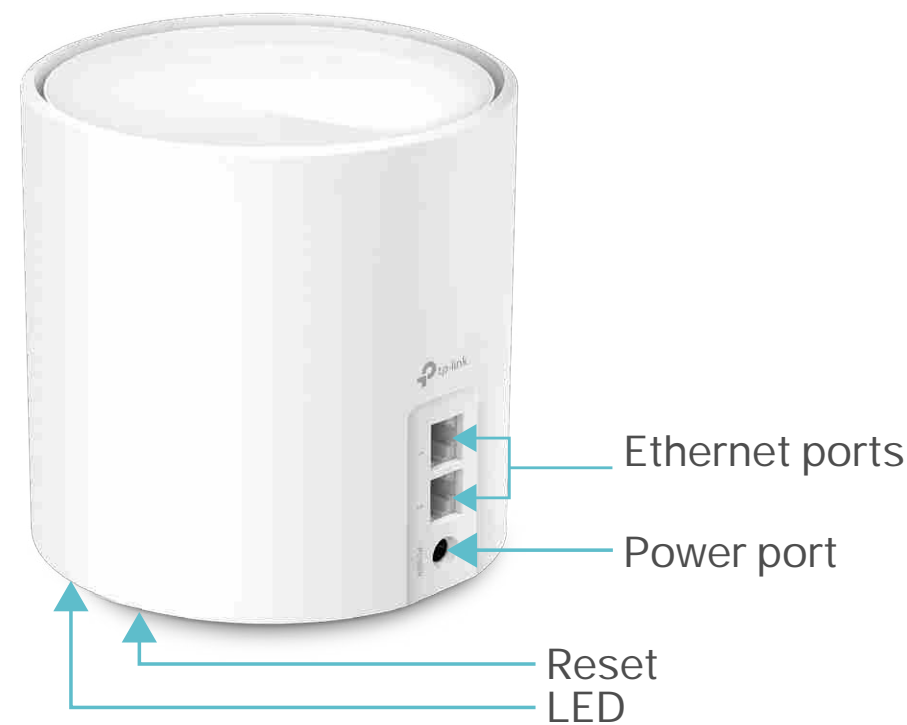

Two Modes in One

Choose the Wireless Router mode or Access Point mode for your network needs

- Wireless Router Mode – Creates an instant private wireless network
- Access Point Mode – Creates Wi-Fi access for any existing wired network

Work with All Deco Models

Form a Mesh network with your desired Deco models

- Compatible with All Deco Models – All Deco models can work together. Just expand Mesh Wi-Fi coverage anytime by adding more Decos
- Deco Mesh Technology – Eliminates dead zones and provides uninterrupted WiFi throughout your home

Specifications

Hardware

- Ethernet Port: 2 Gigabit ports per Deco unit (WAN/LAN auto-sensing)
- Button: 1 RESET button on the underside
- Antenna: 2 internal antennas
- Power Consumption (with power adapter): 13.5 W max
- Dimensions (W × D × H): 4.33 × 4.33 × 4.49 in (110 × 110 × 114 mm)
- Power Adapter Input: 100-240V ~ 50-60Hz 0.6A
- Power Adapter Output: 12V = 1.2A