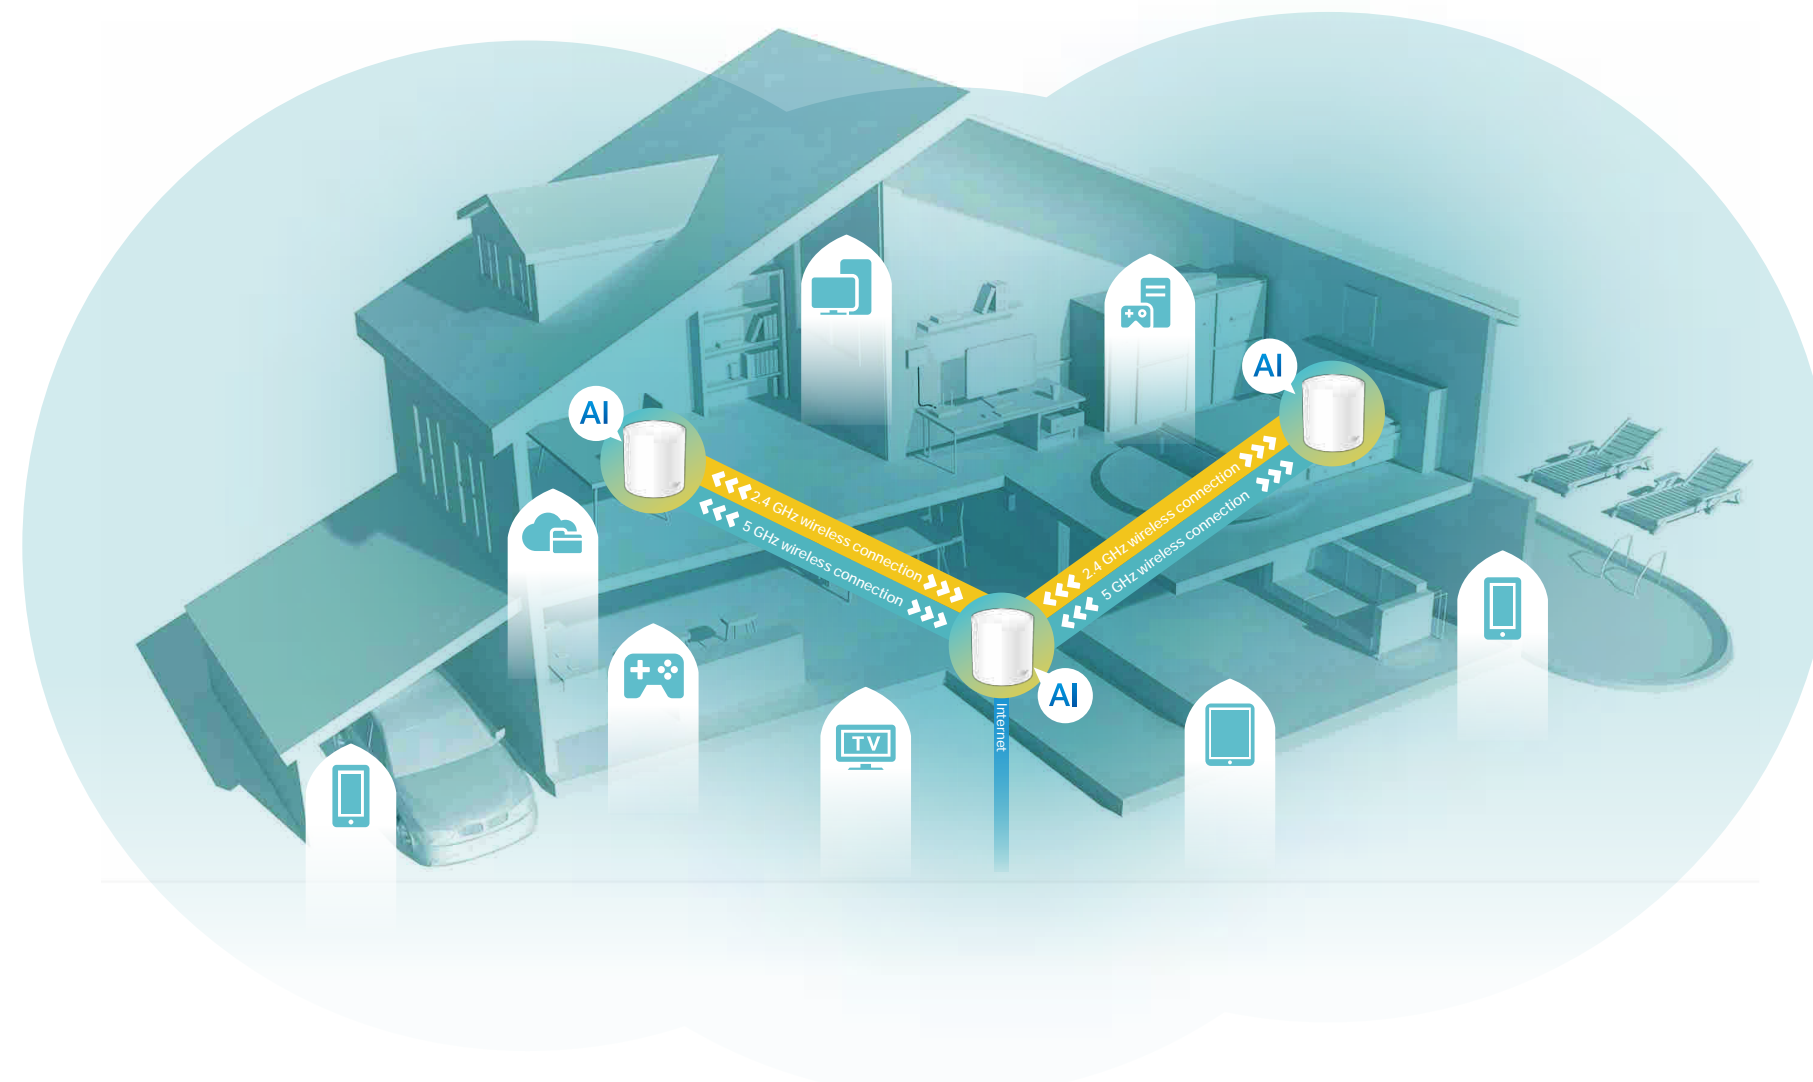

deco™

Wi-Fi 6

Compatible with
amazon alexa

HomeShield

AX1800 Whole Home Mesh Wi-Fi 6 System

Superior Mesh Wi-Fi, Everywhere

Deco X20

 tp-link

Highlights

AI-Driven Mesh, Customized Wi-Fi for You

Armed with AI-Driven Mesh technology, Deco X20 automatically learns and improves itself from experience. This provides the ideal mesh Wi-Fi unique to your home and network environment. Walk through your home and enjoy seamless streaming at the fastest possible speeds.

Seamless Roaming with One Wi-Fi Name

Deco units work together to form a unified network with a single network name. Walk through your home and stay connected with the fastest possible speeds.[‡]

TP-Link HomeShield