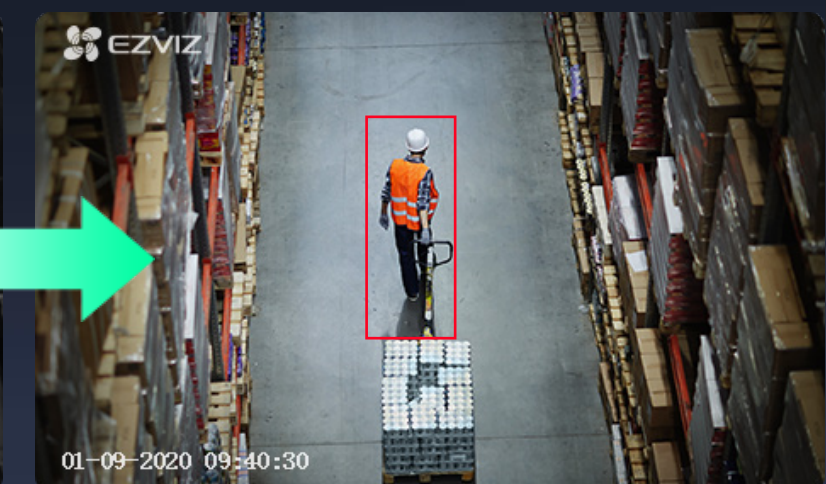

Color Night Vision Mode

Black-and-White Mode

Smart Night Vision Mode

AI-powered person detection.

As an upgrade from simple motion detection, the embedded AI algorithm intelligently detects the motion of human shapes in real-time. When people enter your customized detection area, you will be alerted immediately.