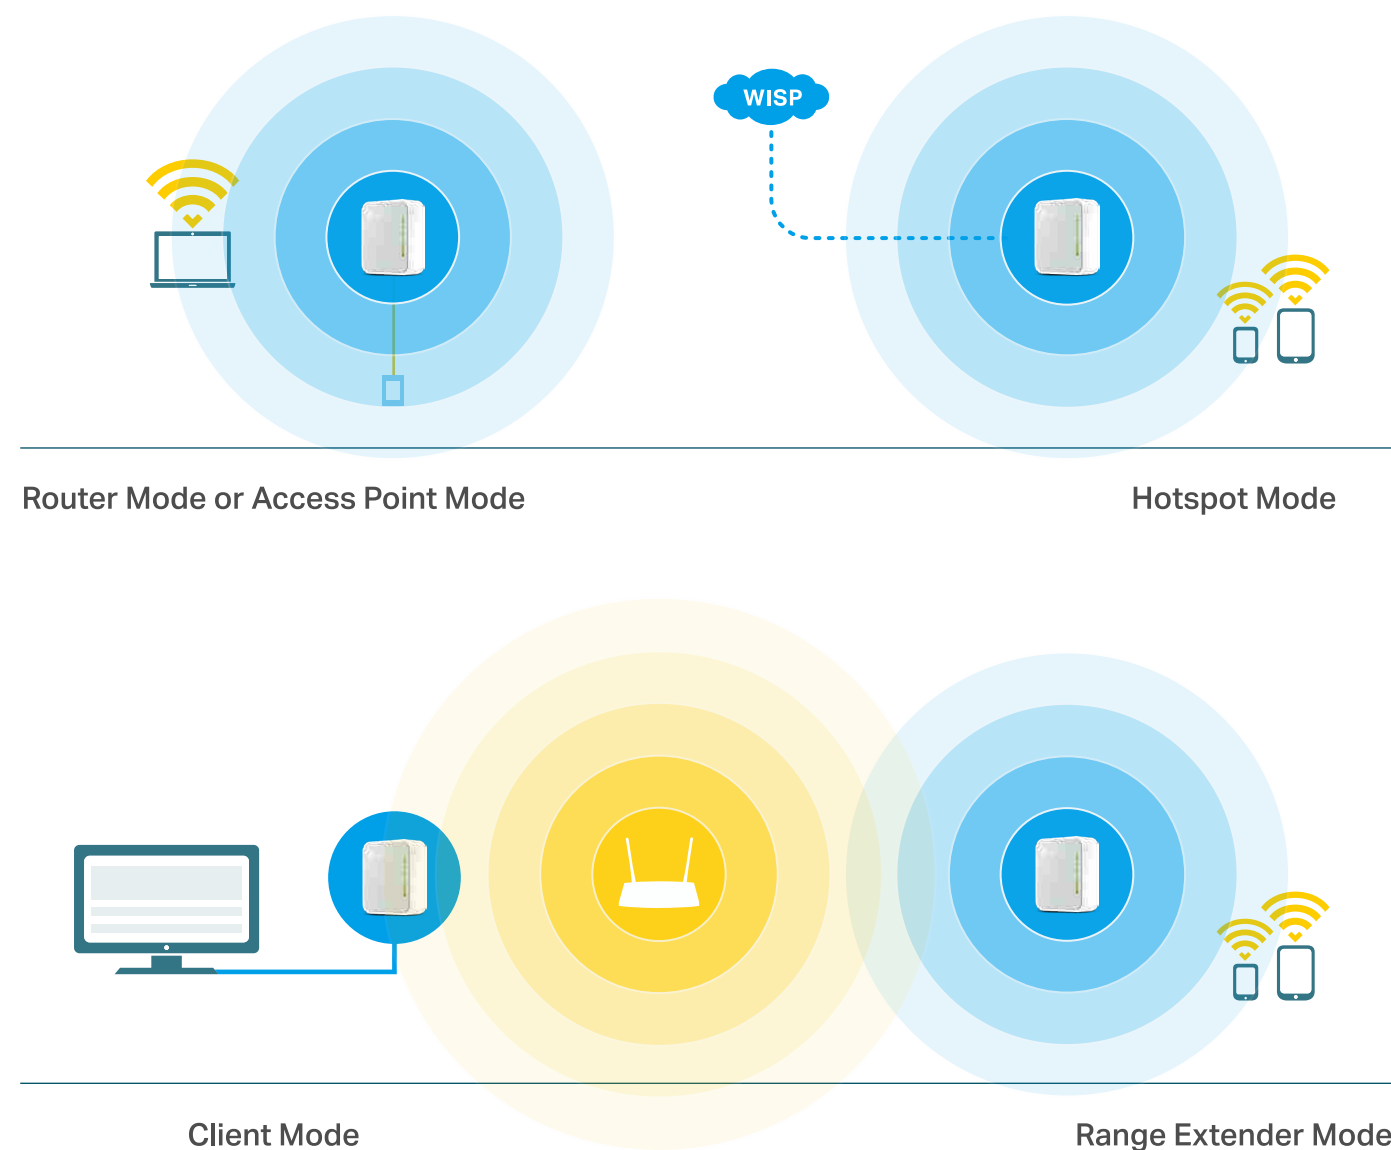

AC750 Wi-Fi Travel Router

Fast Wi-Fi Travels
with You

TL-WR902AC

300Mbps+433Mbps
Dual Band Wi-Fi

Multi-Mode

Compact
Design

Highlights

Quick Mode Selection

To meet the wireless needs of almost any situation you might encounter, the TL-WR902AC features Router, Hotspot, Range Extender, Client and Access Point Modes.

During Travel

- Router Mode: create your own private Wi-Fi network via Ethernet or 3G/4G modem*

* 3G/4G modem is only supported in some regions.

- Hotspot Mode: turn existing Wi-Fi into a private wireless network

At Home

- Access Point Mode: connect Wi-Fi devices to any wired network
- Range Extender Mode: expand an existing router's Wi-Fi coverage
- Client Mode: connect Ethernet devices to a Wi-Fi network