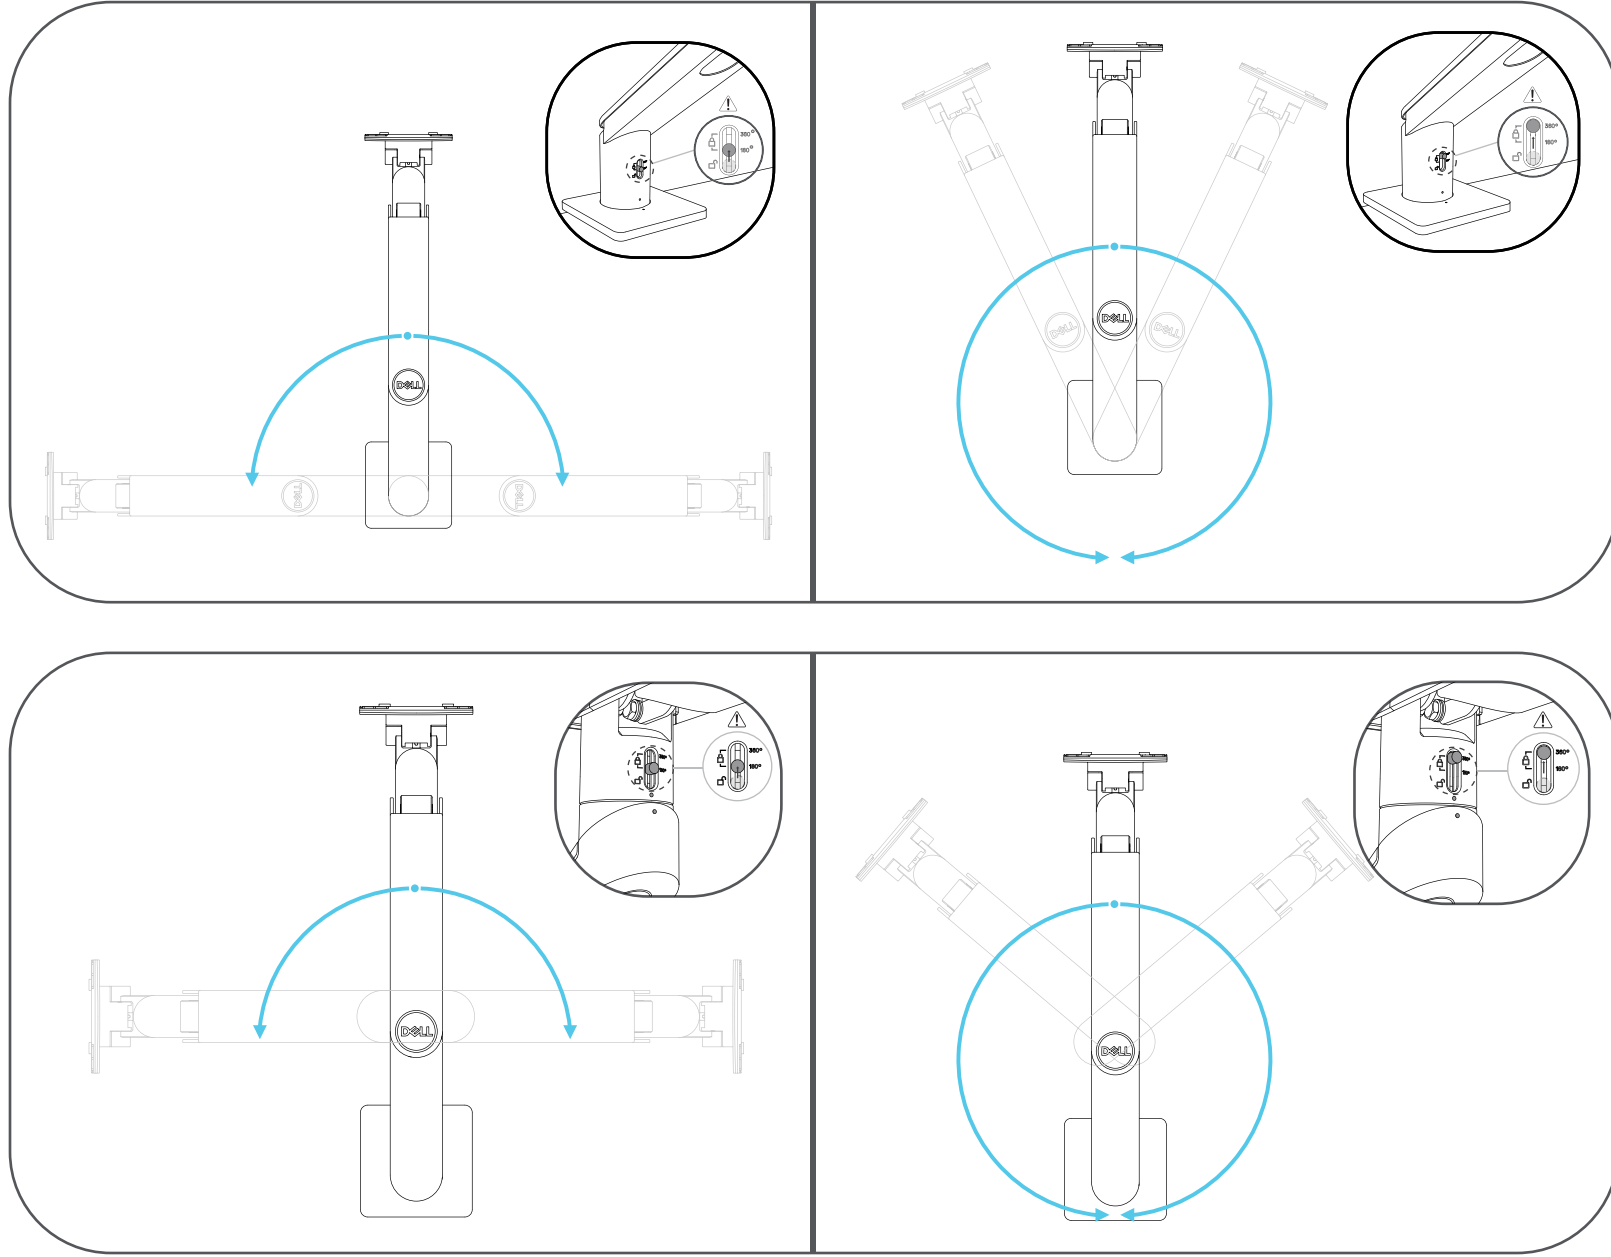

# Dell Single Monitor Arm MSA20

## Dimension

# Dell Single Monitor Arm MDA20