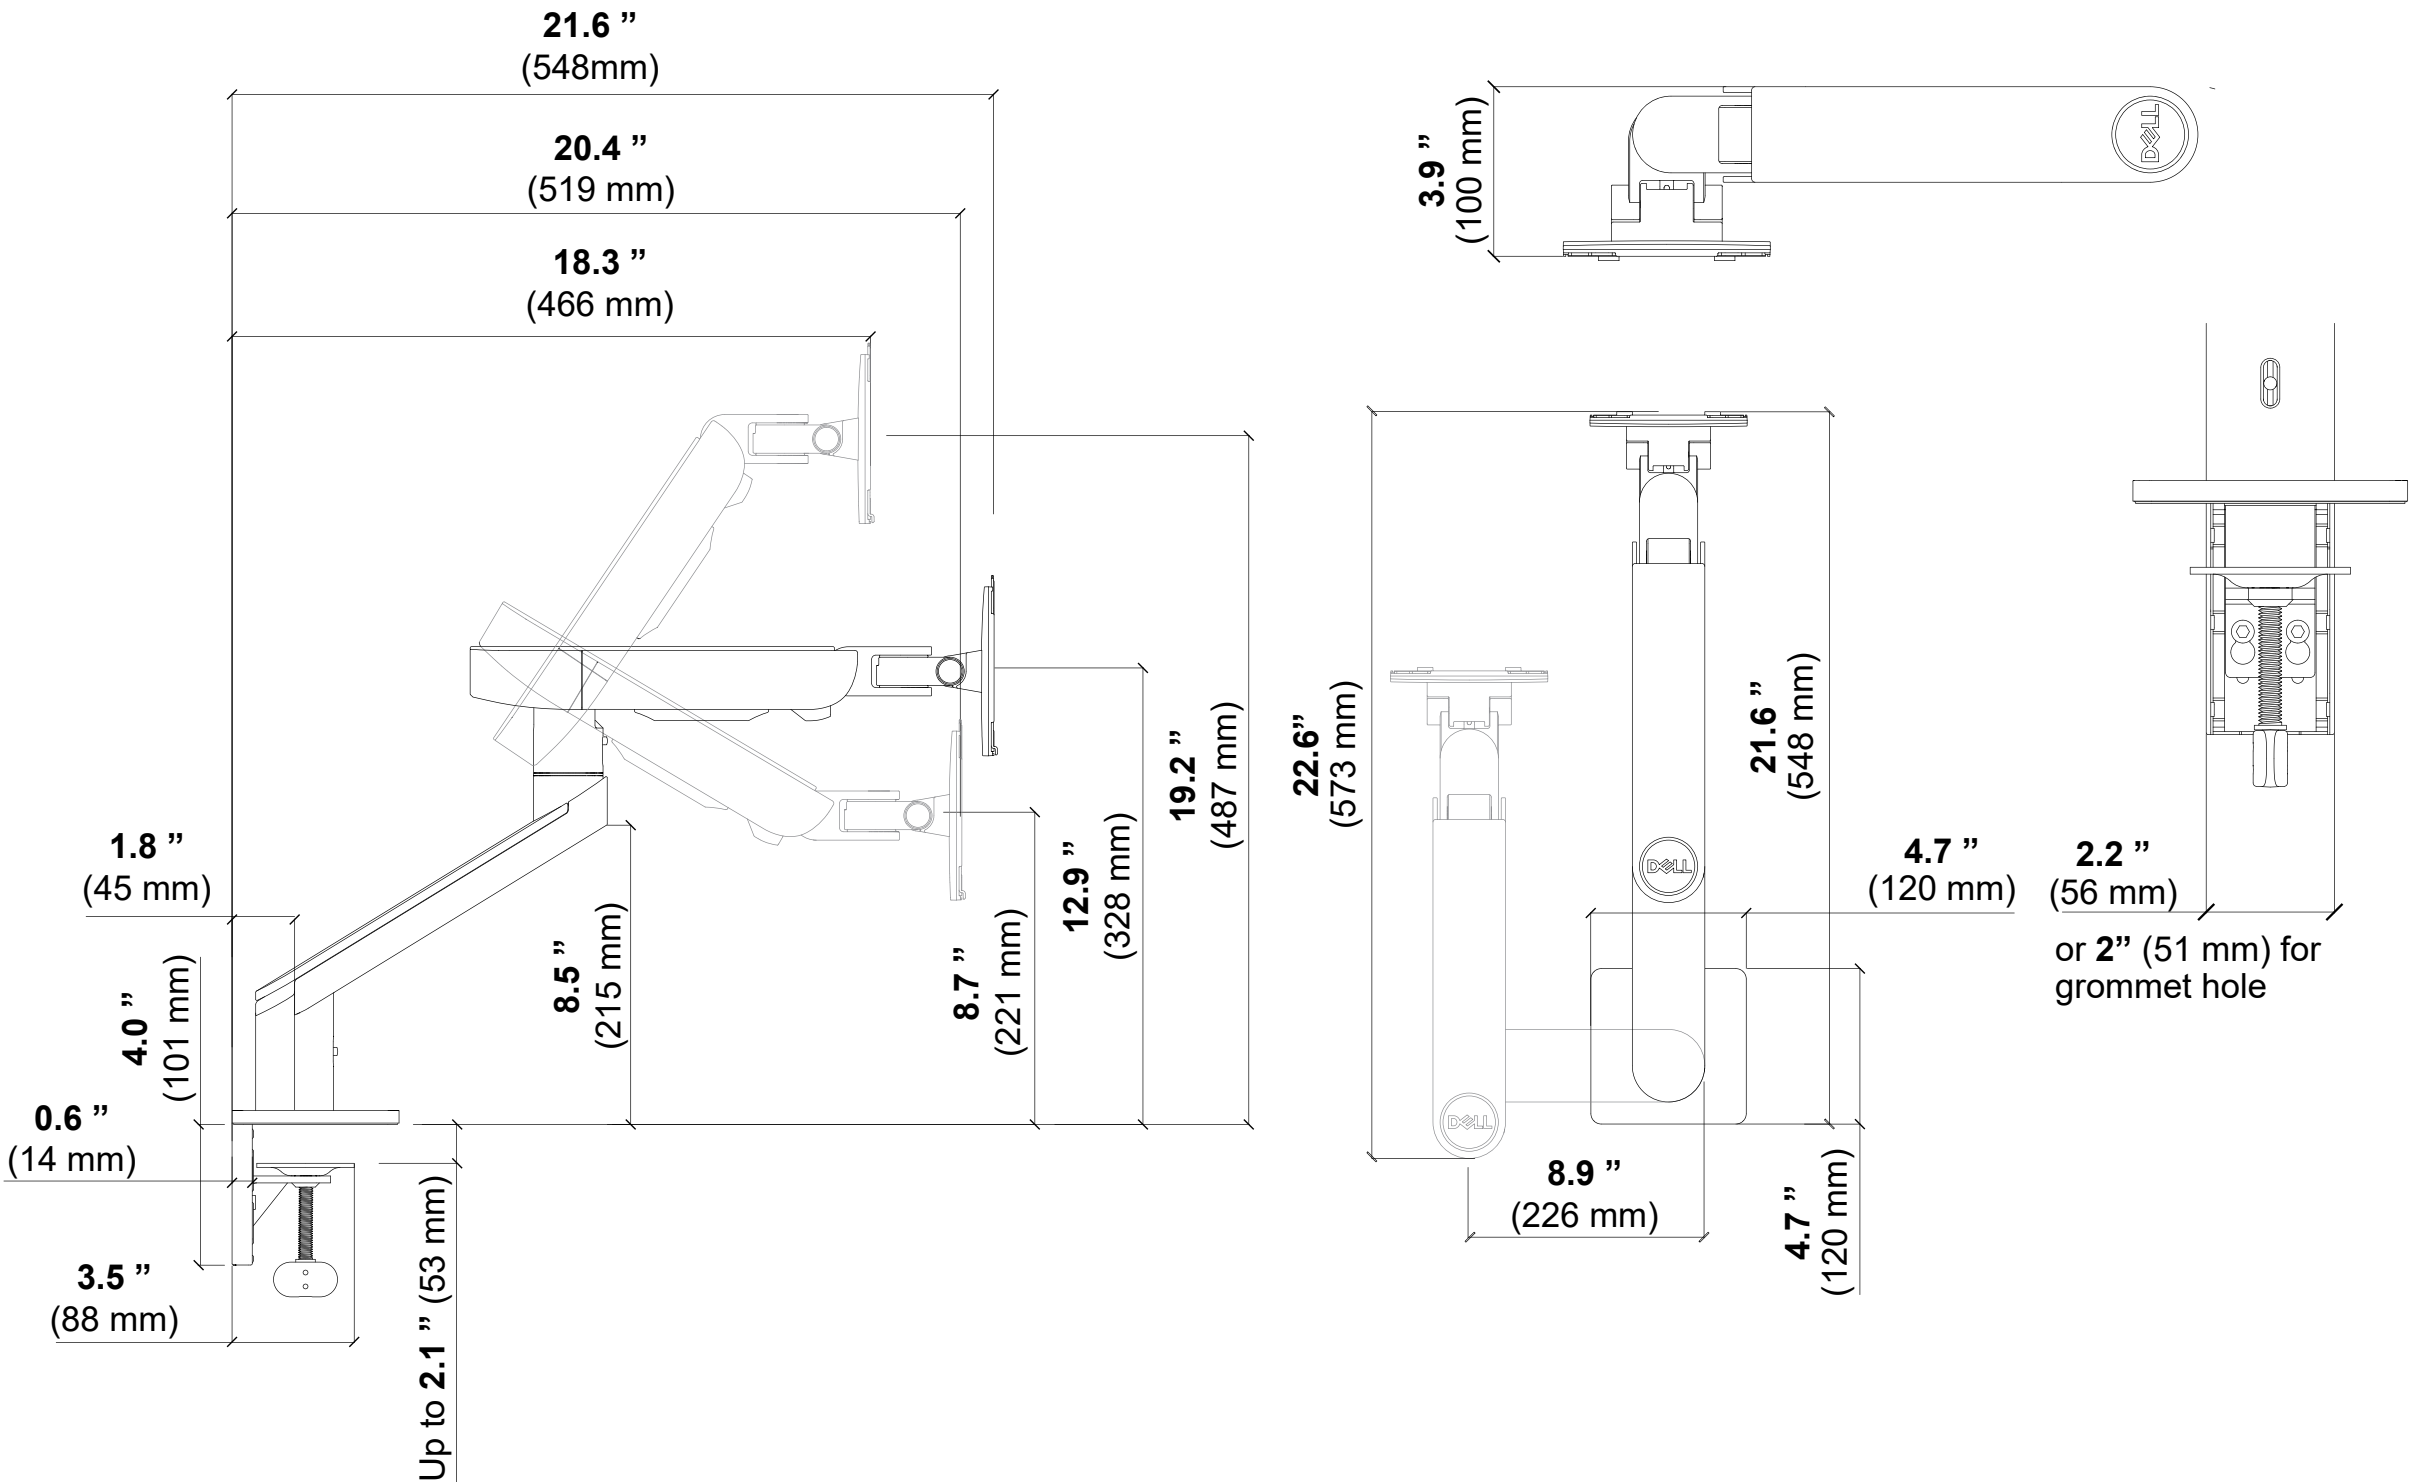

# Dell Single Monitor Arm MSA20

## Dimension

# Dell Single Monitor Arm MDA20