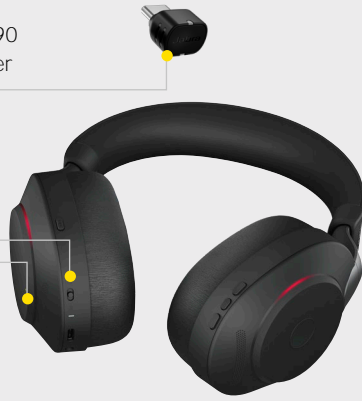

Enjoy all-day comfort, with soft memory foam and an ergonomic over-ear design created from hundreds of head scans and built with durable, premium materials.

Future-proof tech that gets better with age

Upgradeable platform that will add even more value to your investment with future firmware upgrades through Jabra Xpress.

HOW TO START AND PAIR

Plug the pre-paired Jabra Link 390 into a USB port on your computer

Slide the On/Off switch to the Bluetooth position and hold it there until the LED flashes blue

Follow the voice instructions in the headset to pair to your smartphone