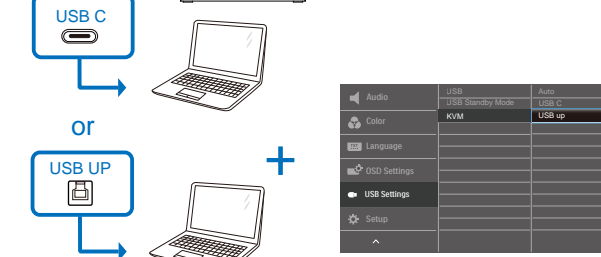

MultiView	SUB SOURCE POSSIBILITY (x1)			
	Inputs	HDMI	DisplayPort	USB C
MAIN SOURCE (x1)	HDMI	•	•	•
	DisplayPort	•	•	•
	USB C	•	•	•