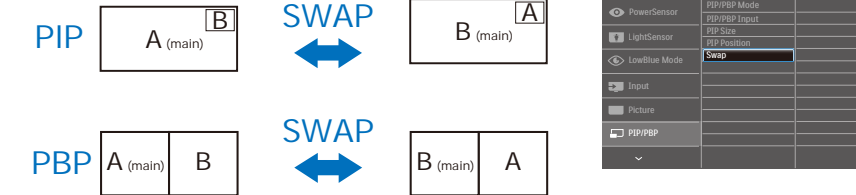

5

Register your product and get support at www.philips.com/support

Version: M10346P1Q1T
2019 © TOP Victory Investments Ltd. All rights reserved.

Specifications are subject to change without notice.

HDMI

www.philips.com

Energy Labelling
346P1CRH

Printed in China

Q41G34M181306C

PHILIPS

Brilliance

346P1

Quick Start

Register your product and get support at www.philips.com/welcome

* Different according to region.
Display design may differ from those illustrated.

1

2

MultiView	SUB SOURCE POSSIBILITY (x1)			
	Inputs	HDMI	DisplayPort	USB C
MAIN SOURCE (x1)	HDMI	•	•	•
	DisplayPort	•	•	•
	USB C	•	•	•

3

4