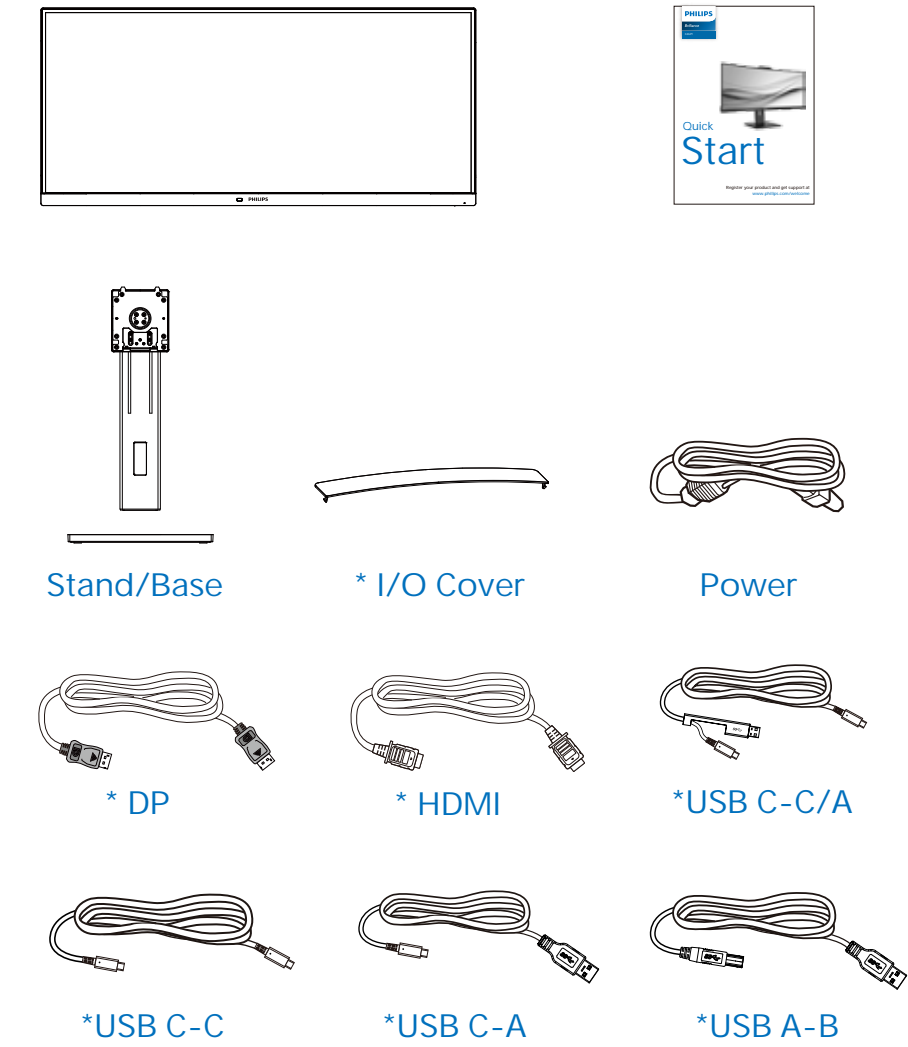

5

Register your product and get support at www.philips.com/support

Version: M10346P1Q1T
2019 © TOP Victory Investments Ltd. All rights reserved.

Specifications are subject to change without notice.

HDMI

www.philips.com

Energy Labelling
346P1CRH

Printed in China

Q41G34M181306C

PHILIPS

Brilliance

346P1

Quick Start

Register your product and get support at www.philips.com/welcome

* Different according to region.
Display design may differ from those illustrated.

1

2

MultiView	SUB SOURCE POSSIBILITY (x1)			
	Inputs	HDMI	DisplayPort	USB C
MAIN SOURCE (x1)	HDMI	•	•	•
	DisplayPort	•	•	•
	USB C	•	•	•

3

4