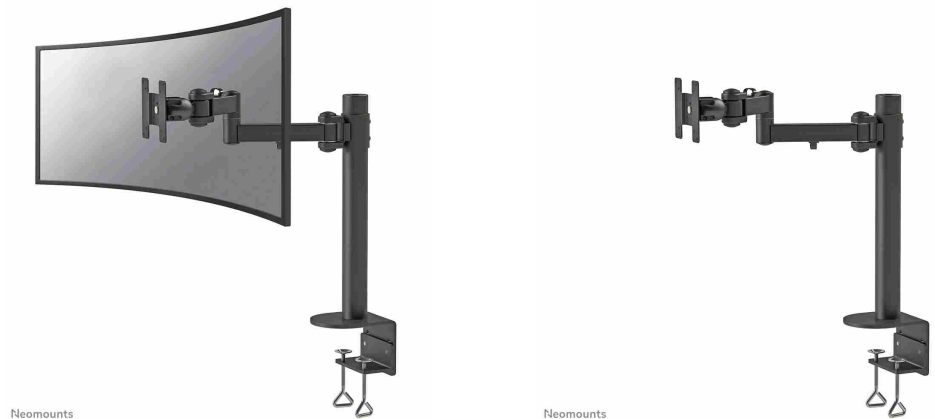

FUNCTIONALITY

Type	Tilt Rotate Swivel Full motion
Height adjustment	37,6-47,8 cm
Depth adjustment	7-44,3 cm
Tilt (degrees)	25°
Swivel (degrees)	180°
Rotate (degrees)	360°
Width	13 cm
Adjustment type	Manual

Neomounts Full Motion desk monitor arm (clamp) for 10-49" Curved Monitor Screen, Height Adjustable - Black

The Neomounts desk mount, model FPMA-D960BLACKPLUS is a tilt-, swivel and rotatable desk mount for curved screens up to 49". This mount is a great choice for space saving placement on desks using a desk clamp.

Neomounts versatile tilt (25°), rotate (360°) and swivel (180°) technology allows the mount to change to any viewing angle to fully benefit from the capabilities of the curved screen. The mount is manually height adjustable from 37 to 48 centimetres. Depth adjustable from 7 to 44 centimetres. An innovative cable management conceals and routes cables from mount to curved screen. Hide your cables to keep the workplace nice and tidy.

Neomounts FPMA-D960BLACKPLUS has three pivot points and is suitable for screens up to 49" (124 cm). The weight capacity of this product is 20 kg each screen. This monitor arm is therefore extremely suitable for widescreens and curved screens. The desk mount is suitable for screens that meet VESA hole pattern 75x75 or 100x100mm. Different hole patterns can be covered using Neomounts VESA adapter plates.