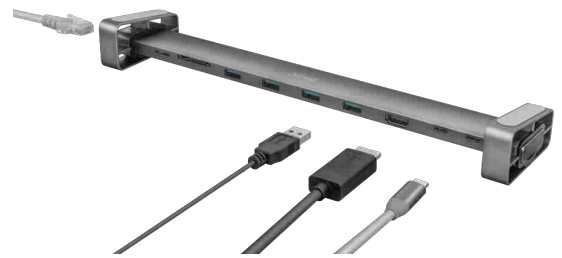

#23417

10-in-1 USB-C Multi-port Dock

Stylish aluminium 10-in-1 USB-C multi-port docking station that adds HDMI, network, card reader, USB-C and USB-A ports to your laptop using a single USB-C connection

Key features

- Stylish aluminium 10-in-1 USB-C multi-port docking station
- Add extra HDMI, network, card reader, USB-C and USB-A ports to your laptop or tablet using a single USB-C port
- HDMI port with 4K Ultra HD output for connecting a monitor or TV
- Network port with support for fast Gigabit Ethernet
- Card reader with slots for SD and micro SD cards
- USB-C PD port for charging the laptop with up to 60W of power

What's in the box

- 10-in-1 USB-C multi-port docking station

System requirements

- Laptop with Windows 10
- MacBook with macOS 10.11 (El Capitan) or higher
- Tablet with iOS or Android
- USB-C port, with video output