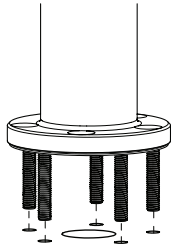

## Data sheet : Bouncepad Sumo

---

**Mount from below surface**  
Not suitable for surfaces thicker than 23 mm / 15/16"

**Mount from above surface**  
Suitable for all thicknesses.

---