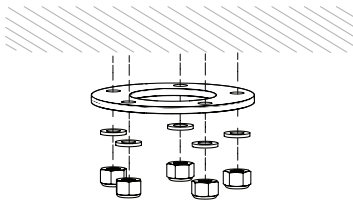

Rotate - Landscape

Rotate - Portrait

## Data sheet : Bouncepad Sumo

---

**Mount from below surface**  
Not suitable for surfaces thicker than 23 mm / 15/16"

**Mount from above surface**  
Suitable for all thicknesses.

---