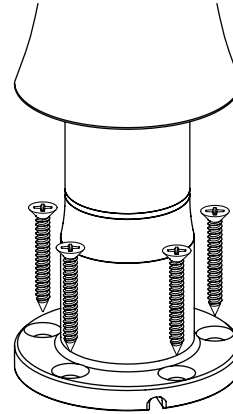

## Data sheet : Bouncepad Sumo

---

**Mount from below surface**  
Not suitable for surfaces thicker than 23 mm / 15/16"

**Mount from above surface**  
Suitable for all thicknesses.

---