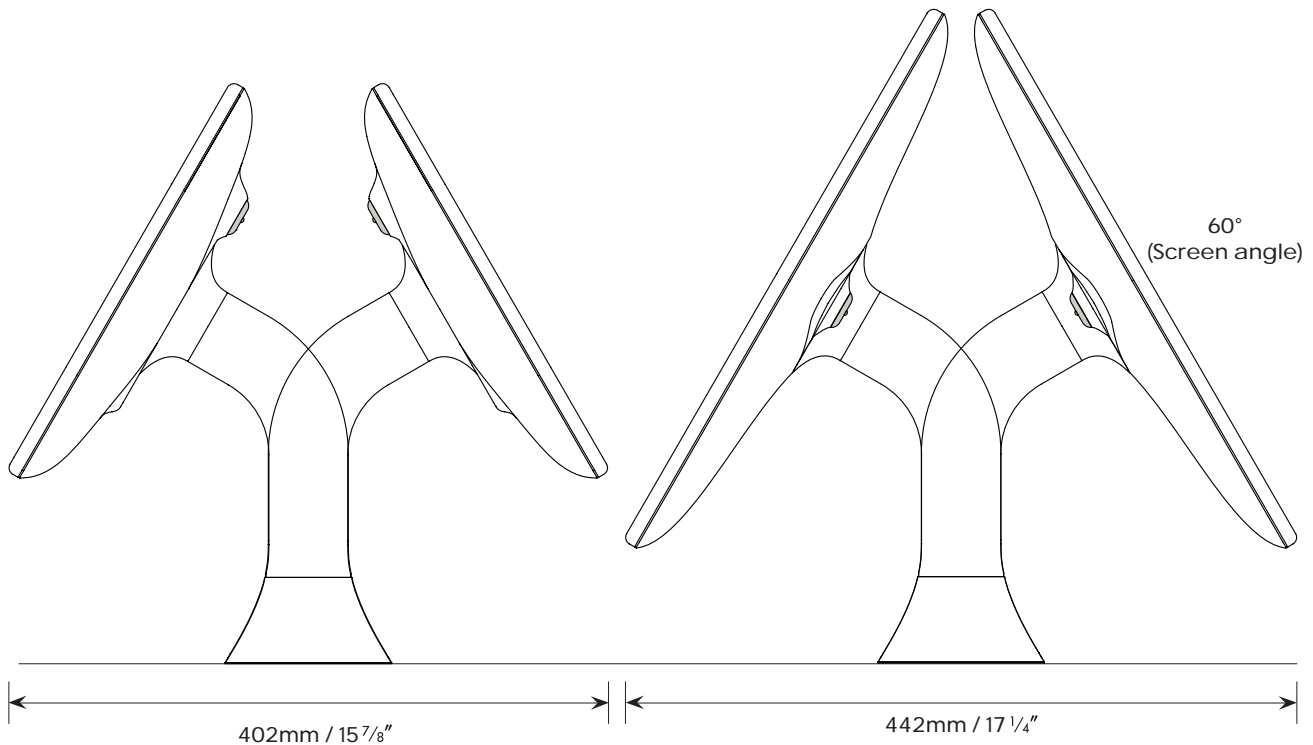

## Data sheet : Bouncepad Sumo

---

**Mount from below surface**  
Not suitable for surfaces thicker than 23 mm / 15/16"

**Mount from above surface**  
Suitable for all thicknesses.

---