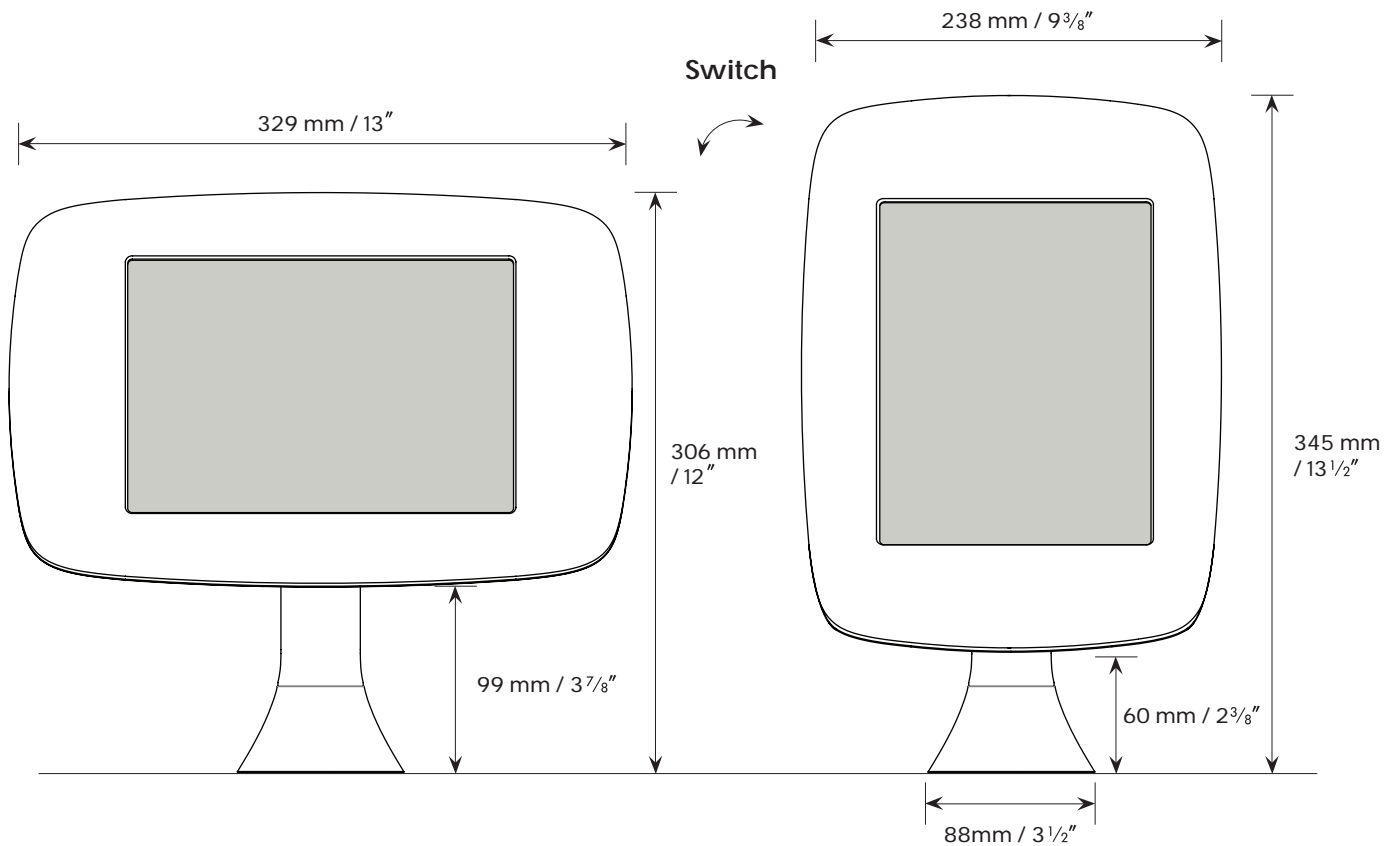

Rotate - Portrait

Data sheet : Bouncepad Sumo

The toughest Bouncepad in our range has been designed to stand its ground in busy restaurants, malls, children's play areas and airports – allowing you to use tablets in challenging environments without resorting to clunky, ruggedized kit.

Rotate - Landscape