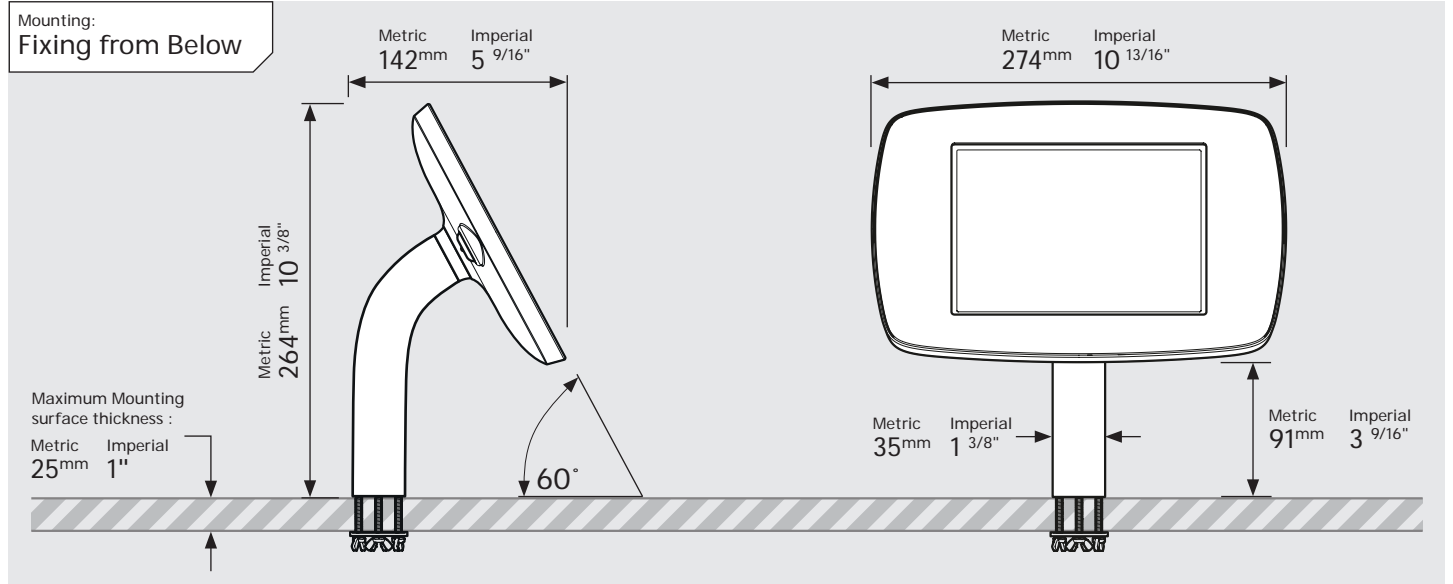

- iPad Pro 12.9" 1st Gen
- iPad Pro 12.9" 2nd Gen
- iPad Pro 12.9" 3rd Gen
- Microsoft Surface Pro 4
- Microsoft Surface Pro 5

PRODUCT DATA SHEET - BOUNCEPAD STATIC60

bouncepad[®]

Case: Mini Arm: Static60 Mounting: Fixing from Below
 Fixing from Above Packaged weight: 1.71kg Colour: White
 Black