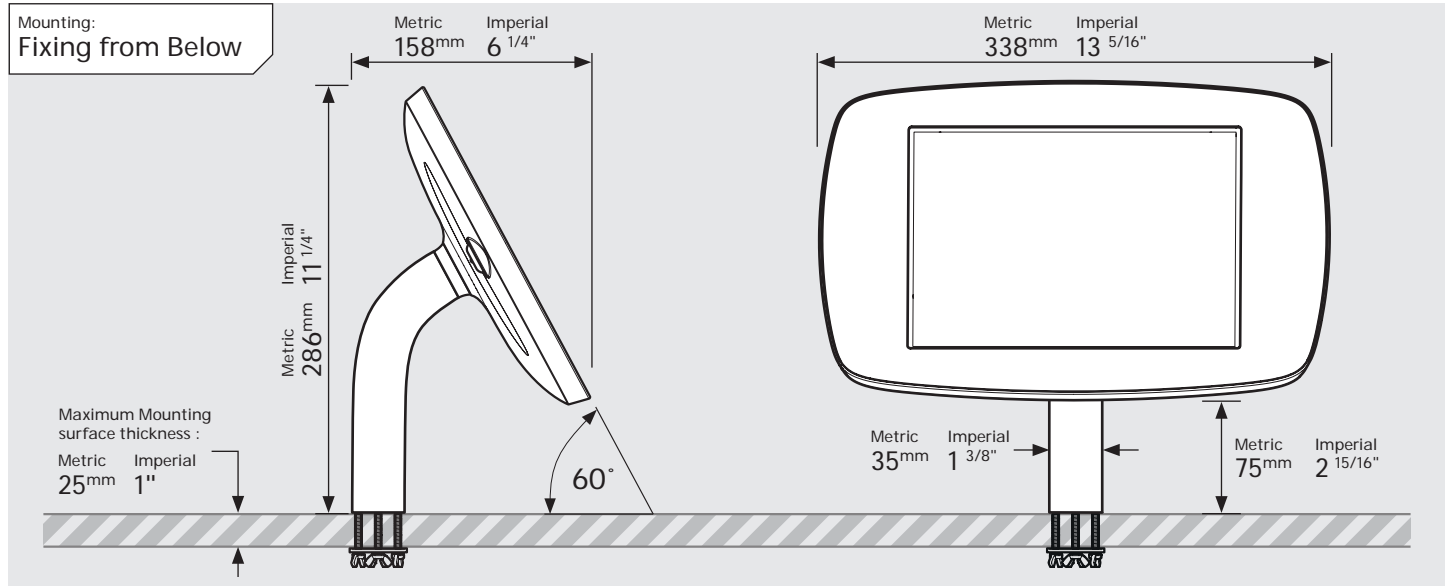

PRODUCT DATA SHEET - BOUNCEPAD STATIC60

bouncepad[®]

Case:	Arm:	Mounting:	Packaged weight:	Colour:
Midi	Static60	Fixing from Below	1.89kg	White Black
		Fixing from Above		

PRODUCT DATA SHEET - BOUNCEPAD STATIC60

bouncepad[®]

Case: Maxi Arm: Static60 Mounting: Fixing from Below
 Packaged weight: 2.12kg Colour: White
 Black
 Fixing from Above

PRODUCT DATA SHEET - BOUNCEPAD STATIC60

bouncepad[®]

Case: Mega Arm: Static60 Mounting: Fixing from Below Packaged weight: 2.51kg Colour: White
Black

Fixing from Above