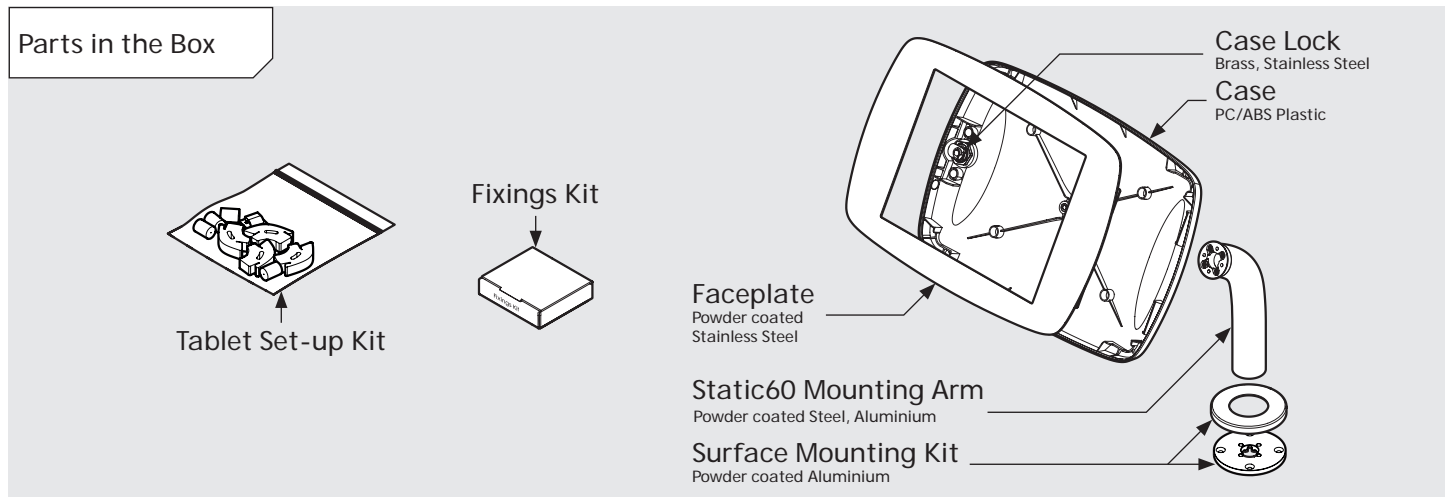

PRODUCT DATA SHEET - BOUNCEPAD STATIC60

bouncepad[®]

Case:	Arm:	Mounting:	Packaged weight:	Colour:
Midi	Static60	Fixing from Below	1.89kg	White Black
		Fixing from Above		

PRODUCT DATA SHEET - BOUNCEPAD STATIC60

bouncepad[®]

Case: Maxi Arm: Static60 Mounting: Fixing from Below
 Packaged weight: 2.12kg Colour: White
 Black
 Fixing from Above

PRODUCT DATA SHEET - BOUNCEPAD STATIC60

bouncepad[®]

Case: Mega Arm: Static60 Mounting: Fixing from Below Packaged weight: 2.51kg Colour: White
Black