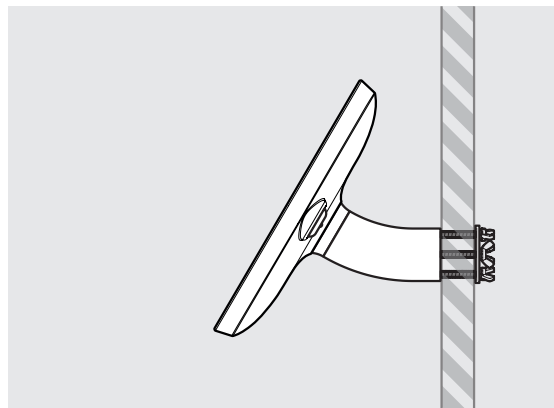

- iPad Pro 12.9" 1st Gen
- iPad Pro 12.9" 2nd Gen
- iPad Pro 12.9" 3rd Gen
- Microsoft Surface Pro 4
- Microsoft Surface Pro 5

PRODUCT DATA SHEET - BOUNCEPAD WALLMOUNT

Case:	Arm:	Mounting:	Packaged weight:	Colour:
Mini	Wallmount	Fixing from Below	1.66kg	White Black
		Fixing from Above		