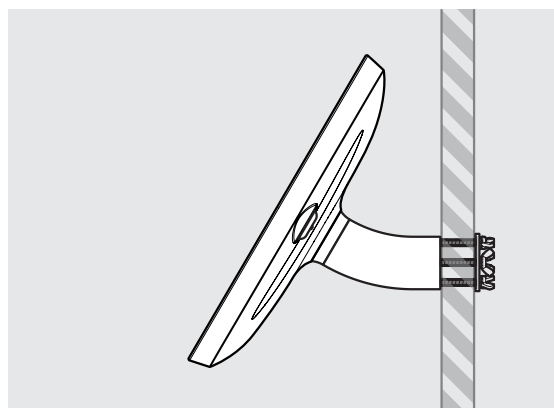

- iPad Pro 12.9" 1st Gen
- iPad Pro 12.9" 2nd Gen
- iPad Pro 12.9" 3rd Gen
- Microsoft Surface Pro 4
- Microsoft Surface Pro 5

PRODUCT DATA SHEET - BOUNCEPAD WALLMOUNT

Case:	Arm:	Mounting:	Packaged weight:	Colour:
Mini	Wallmount	Fixing from Below	1.66kg	White Black
		Fixing from Above		