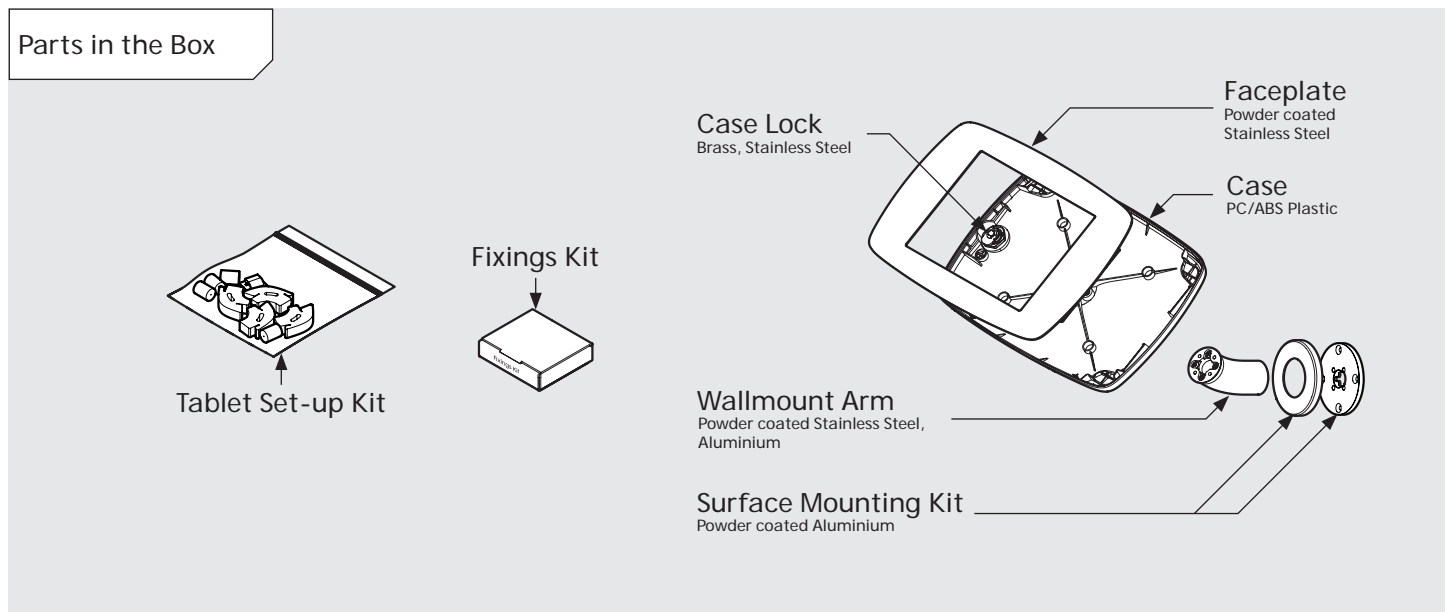

- iPad Pro 12.9" 1st Gen
- iPad Pro 12.9" 2nd Gen
- iPad Pro 12.9" 3rd Gen
- Microsoft Surface Pro 4
- Microsoft Surface Pro 5

PRODUCT DATA SHEET - BOUNCEPAD WALLMOUNT

Case:	Arm:	Mounting:	Packaged weight:	Colour:
Mini	Wallmount	Fixing from Below	1.66kg	White Black
		Fixing from Above		