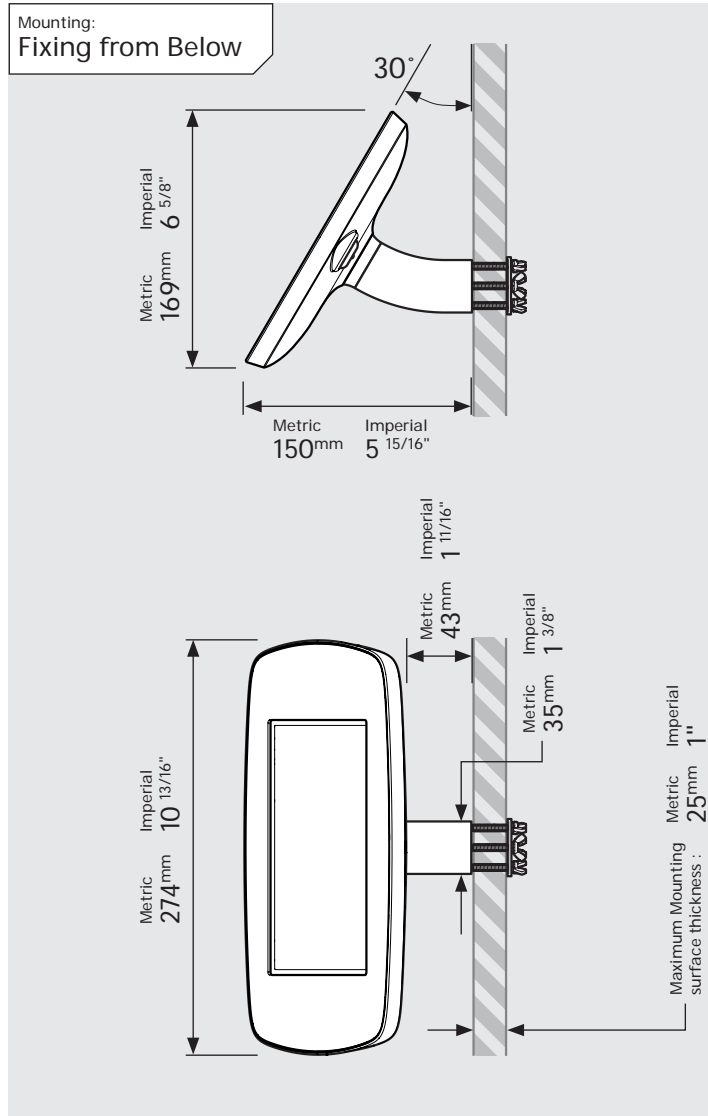

- iPad Pro 12.9" 1st Gen
- iPad Pro 12.9" 2nd Gen
- iPad Pro 12.9" 3rd Gen
- Microsoft Surface Pro 4
- Microsoft Surface Pro 5

PRODUCT DATA SHEET - BOUNCEPAD WALLMOUNT

Case:	Arm:	Mounting:	Packaged weight:	Colour:
Mini	Wallmount	Fixing from Below	1.66kg	White Black
		Fixing from Above		

Case:	Arm:	Mounting:	Packaged weight:	Colour:
Maxi	Wallmount	Fixing from Below	2.07kg	White Black
		Fixing from Above		

PRODUCT DATA SHEET - BOUNCEPAD WALLMOUNT

Case: Mega
Arm: Wallmount
Mounting: Fixing from Below
 Fixing from Above
Packaged weight: 2.46kg
Colour: White
 Black