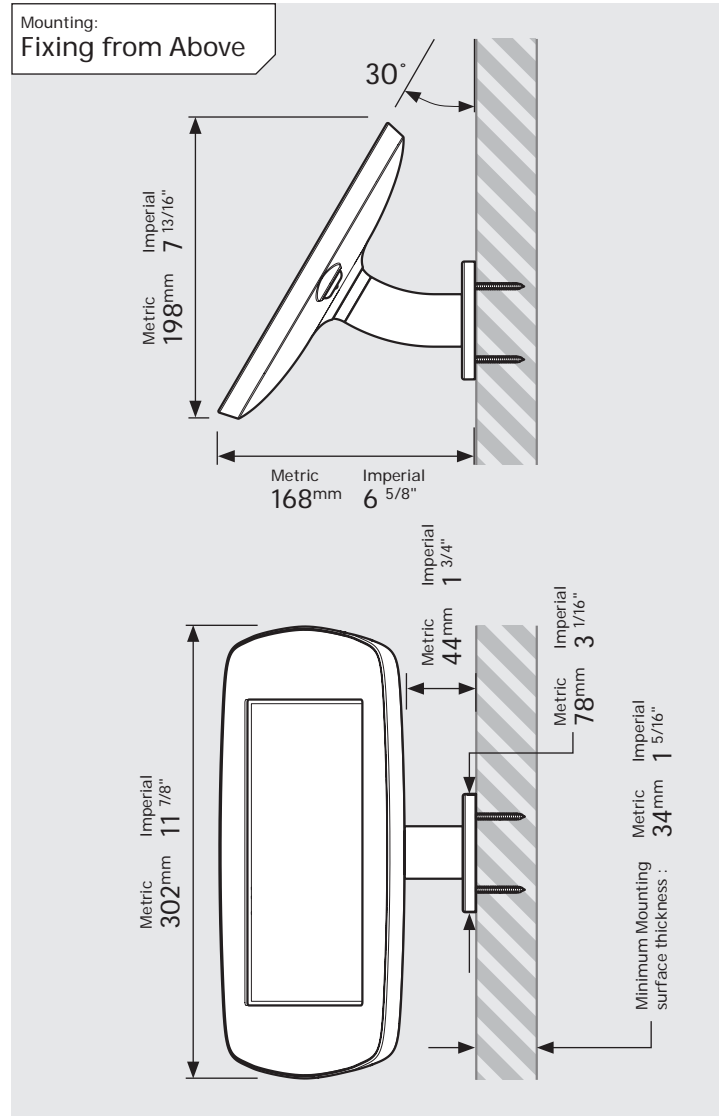

- iPad Pro 12.9" 1st Gen
- iPad Pro 12.9" 2nd Gen
- iPad Pro 12.9" 3rd Gen
- Microsoft Surface Pro 4
- Microsoft Surface Pro 5

PRODUCT DATA SHEET - BOUNCEPAD WALLMOUNT

Case:	Arm:	Mounting:	Packaged weight:	Colour:
Mini	Wallmount	Fixing from Below	1.66kg	White Black
		Fixing from Above		

PRODUCT DATA SHEET - BOUNCEPAD WALLMOUNT

Case: Midi
Arm: Wallmount
Mounting: Fixing from Below
 Fixing from Above
Packaged weight: 1.84kg
Colour: White
 Black

PRODUCT DATA SHEET - BOUNCEPAD WALLMOUNT

bouncepad®

Case:	Arm:	Mounting:	Packaged weight:	Colour:
Maxi	Wallmount	Fixing from Below	2.07kg	White Black
		Fixing from Above		

PRODUCT DATA SHEET - BOUNCEPAD WALLMOUNT

Case: Mega
Arm: Wallmount
Mounting: Fixing from Below
 Fixing from Above
Packaged weight: 2.46kg
Colour: White
 Black