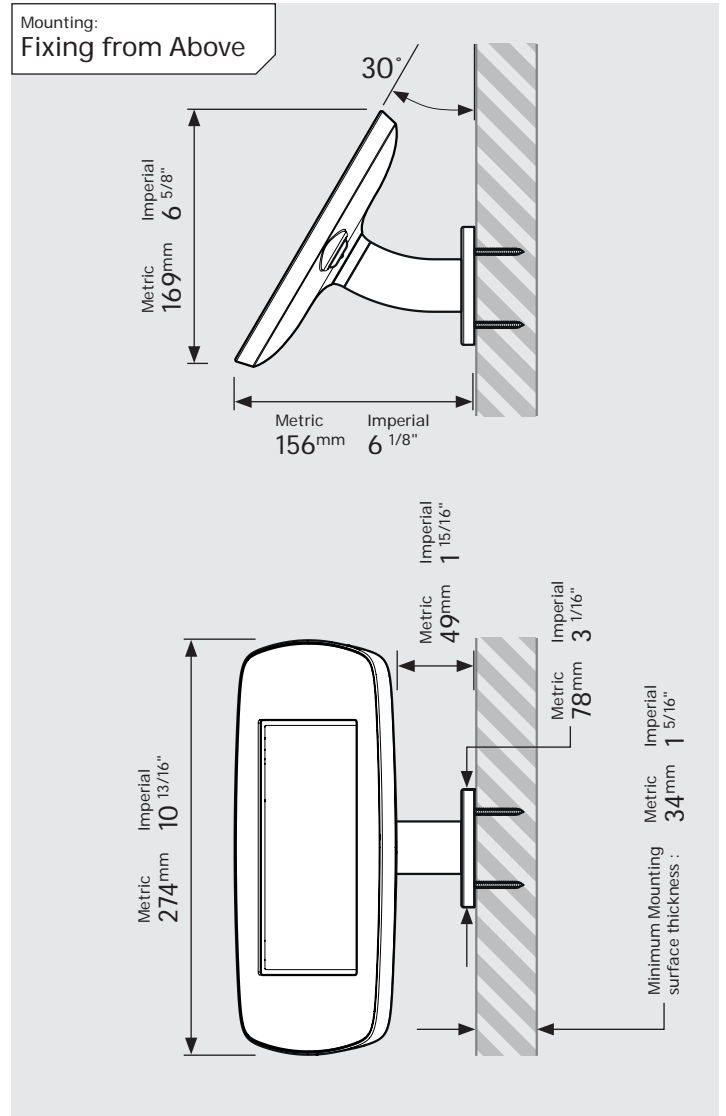

- iPad Pro 12.9" 1st Gen
- iPad Pro 12.9" 2nd Gen
- iPad Pro 12.9" 3rd Gen
- Microsoft Surface Pro 4
- Microsoft Surface Pro 5

PRODUCT DATA SHEET - BOUNCEPAD WALLMOUNT

Case:	Arm:	Mounting:	Packaged weight:	Colour:
Mini	Wallmount	Fixing from Below	1.66kg	White Black
		Fixing from Above		

Case:	Arm:	Mounting:	Packaged weight:	Colour:
Maxi	Wallmount	Fixing from Below	2.07kg	White Black
		Fixing from Above		

PRODUCT DATA SHEET - BOUNCEPAD WALLMOUNT

Case: Mega
Arm: Wallmount
Mounting: Fixing from Below
 Fixing from Above
Packaged weight: 2.46kg
Colour: White
 Black