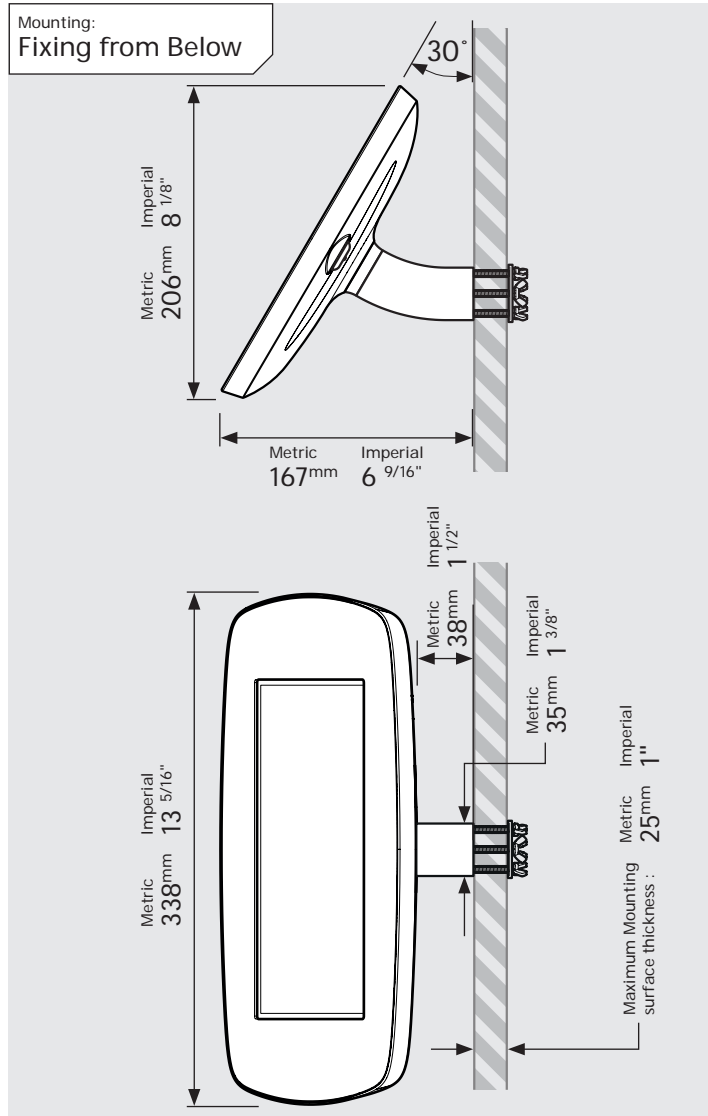

- iPad Pro 12.9" 1st Gen
- iPad Pro 12.9" 2nd Gen
- iPad Pro 12.9" 3rd Gen
- Microsoft Surface Pro 4
- Microsoft Surface Pro 5

PRODUCT DATA SHEET - BOUNCEPAD WALLMOUNT

Case:	Arm:	Mounting:	Packaged weight:	Colour:
Mini	Wallmount	Fixing from Below	1.66kg	White Black
		Fixing from Above		

PRODUCT DATA SHEET - BOUNCEPAD WALLMOUNT

Case: Midi
Arm: Wallmount
Mounting: Fixing from Below
 Fixing from Above
Packaged weight: 1.84kg
Colour: White
 Black

PRODUCT DATA SHEET - BOUNCEPAD WALLMOUNT

bouncepad®

Case:	Arm:	Mounting:	Packaged weight:	Colour:
Maxi	Wallmount	Fixing from Below	2.07kg	White Black
		Fixing from Above		

PRODUCT DATA SHEET - BOUNCEPAD WALLMOUNT

Case: Mega
Arm: Wallmount
Mounting: Fixing from Below
 Fixing from Above
Packaged weight: 2.46kg
Colour: White
 Black