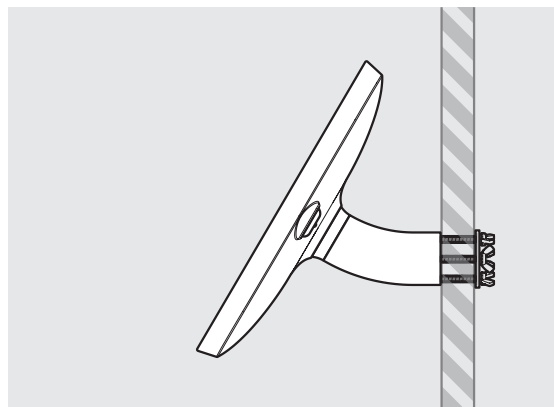

- iPad Pro 12.9" 1st Gen
- iPad Pro 12.9" 2nd Gen
- iPad Pro 12.9" 3rd Gen
- Microsoft Surface Pro 4
- Microsoft Surface Pro 5

PRODUCT DATA SHEET - BOUNCEPAD WALLMOUNT

Case:	Arm:	Mounting:	Packaged weight:	Colour:
Mini	Wallmount	Fixing from Below	1.66kg	White Black
		Fixing from Above		