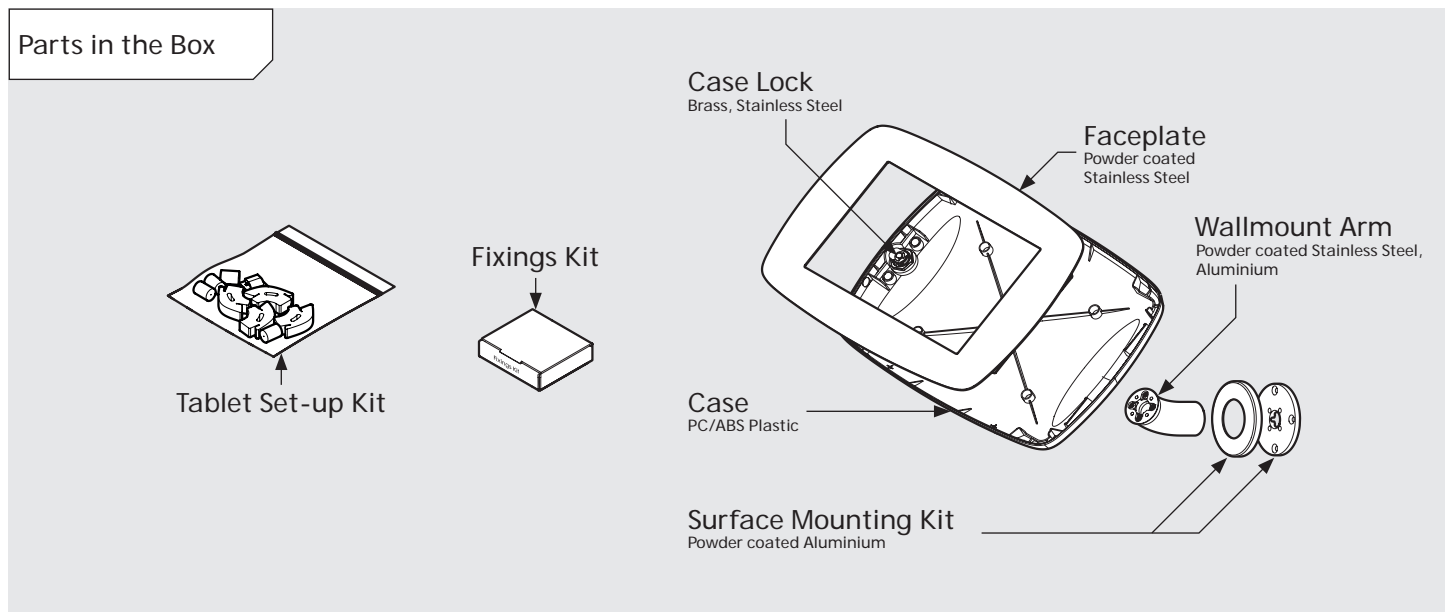

PRODUCT DATA SHEET - BOUNCEPAD WALLMOUNT

Case: Midi
Arm: Wallmount
Mounting: Fixing from Below
 Fixing from Above
Packaged weight: 1.84kg
Colour: White
 Black

PRODUCT DATA SHEET - BOUNCEPAD WALLMOUNT

bouncepad®

Case:	Arm:	Mounting:	Packaged weight:	Colour:
Maxi	Wallmount	Fixing from Below	2.07kg	White Black
		Fixing from Above		

PRODUCT DATA SHEET - BOUNCEPAD WALLMOUNT

Case: Mega
Arm: Wallmount
Mounting: Fixing from Below
 Fixing from Above
Packaged weight: 2.46kg
Colour: White
 Black