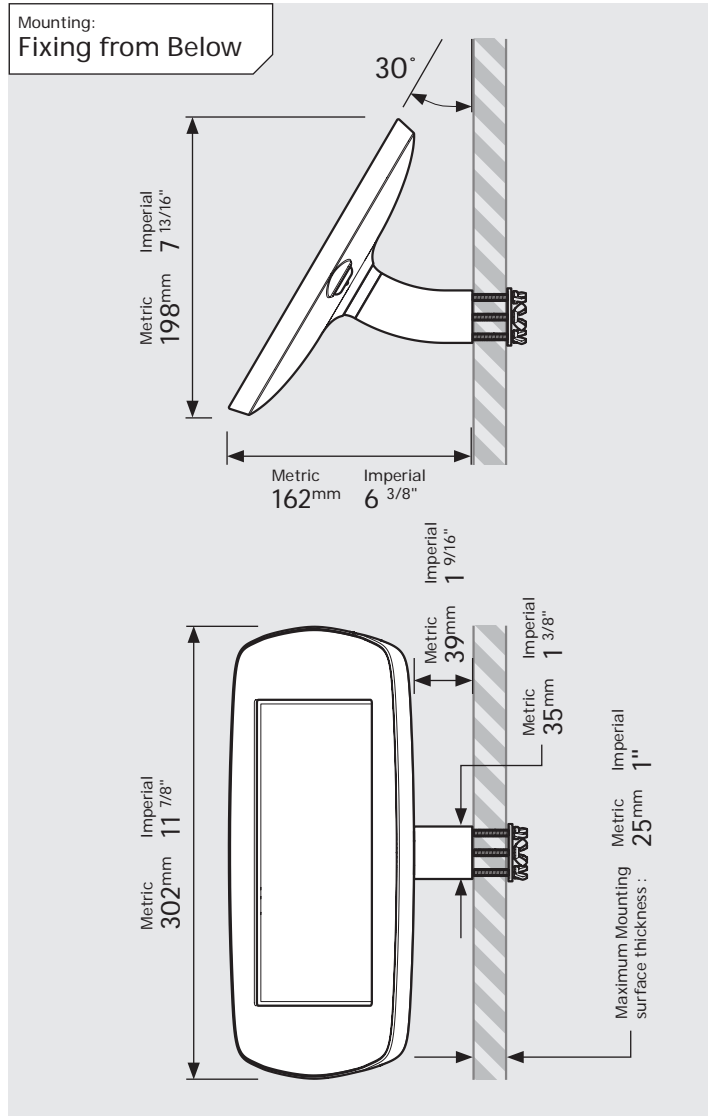

- iPad Pro 12.9" 1st Gen
- iPad Pro 12.9" 2nd Gen
- iPad Pro 12.9" 3rd Gen
- Microsoft Surface Pro 4
- Microsoft Surface Pro 5

PRODUCT DATA SHEET - BOUNCEPAD WALLMOUNT

Case:	Arm:	Mounting:	Packaged weight:	Colour:
Mini	Wallmount	Fixing from Below	1.66kg	White Black
		Fixing from Above		

PRODUCT DATA SHEET - BOUNCEPAD WALLMOUNT

Case: Midi
Arm: Wallmount
Mounting: Fixing from Below
 Fixing from Above
Packaged weight: 1.84kg
Colour: White
 Black

PRODUCT DATA SHEET - BOUNCEPAD WALLMOUNT

bouncepad®

Case:	Arm:	Mounting:	Packaged weight:	Colour:
Maxi	Wallmount	Fixing from Below	2.07kg	White Black
		Fixing from Above		

PRODUCT DATA SHEET - BOUNCEPAD WALLMOUNT

Case: Mega
Arm: Wallmount
Mounting: Fixing from Below
 Fixing from Above
Packaged weight: 2.46kg
Colour: White
 Black