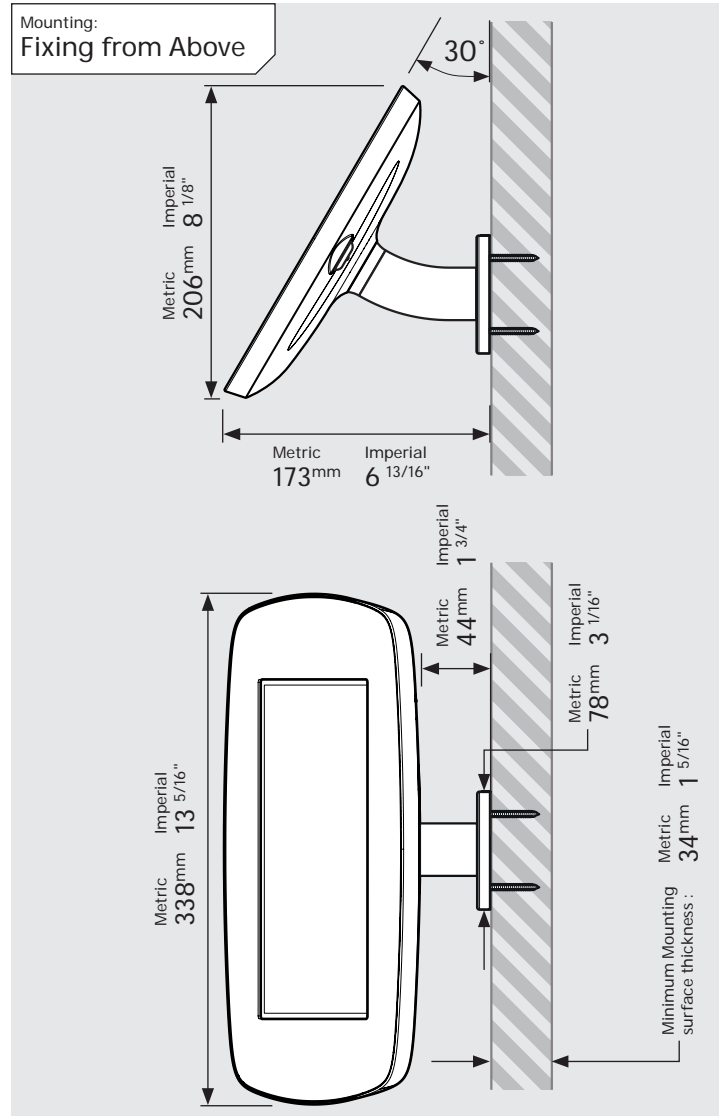

- iPad Pro 12.9" 1st Gen
- iPad Pro 12.9" 2nd Gen
- iPad Pro 12.9" 3rd Gen
- Microsoft Surface Pro 4
- Microsoft Surface Pro 5

PRODUCT DATA SHEET - BOUNCEPAD WALLMOUNT

Case:	Arm:	Mounting:	Packaged weight:	Colour:
Mini	Wallmount	Fixing from Below	1.66kg	White Black
		Fixing from Above		

PRODUCT DATA SHEET - BOUNCEPAD WALLMOUNT

Case: Midi
Arm: Wallmount
Mounting: Fixing from Below
 Fixing from Above
Packaged weight: 1.84kg
Colour: White
 Black

PRODUCT DATA SHEET - BOUNCEPAD WALLMOUNT

bouncepad®

Case:	Arm:	Mounting:	Packaged weight:	Colour:
Maxi	Wallmount	Fixing from Below	2.07kg	White Black
		Fixing from Above		

PRODUCT DATA SHEET - BOUNCEPAD WALLMOUNT

Case: Mega
Arm: Wallmount
Mounting: Fixing from Below
 Fixing from Above
Packaged weight: 2.46kg
Colour: White
 Black