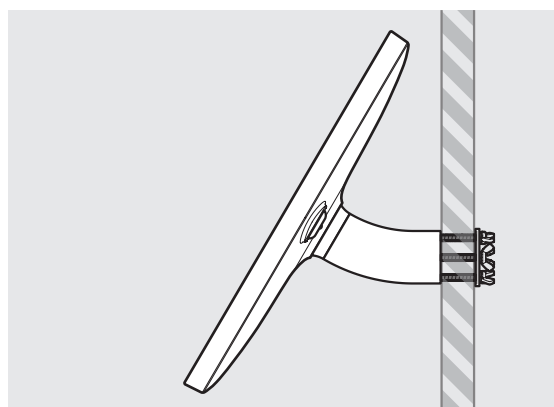

- iPad Pro 12.9" 1st Gen
- iPad Pro 12.9" 2nd Gen
- iPad Pro 12.9" 3rd Gen
- Microsoft Surface Pro 4
- Microsoft Surface Pro 5

PRODUCT DATA SHEET - BOUNCEPAD WALLMOUNT

Case:	Arm:	Mounting:	Packaged weight:	Colour:
Mini	Wallmount	Fixing from Below	1.66kg	White Black
		Fixing from Above		