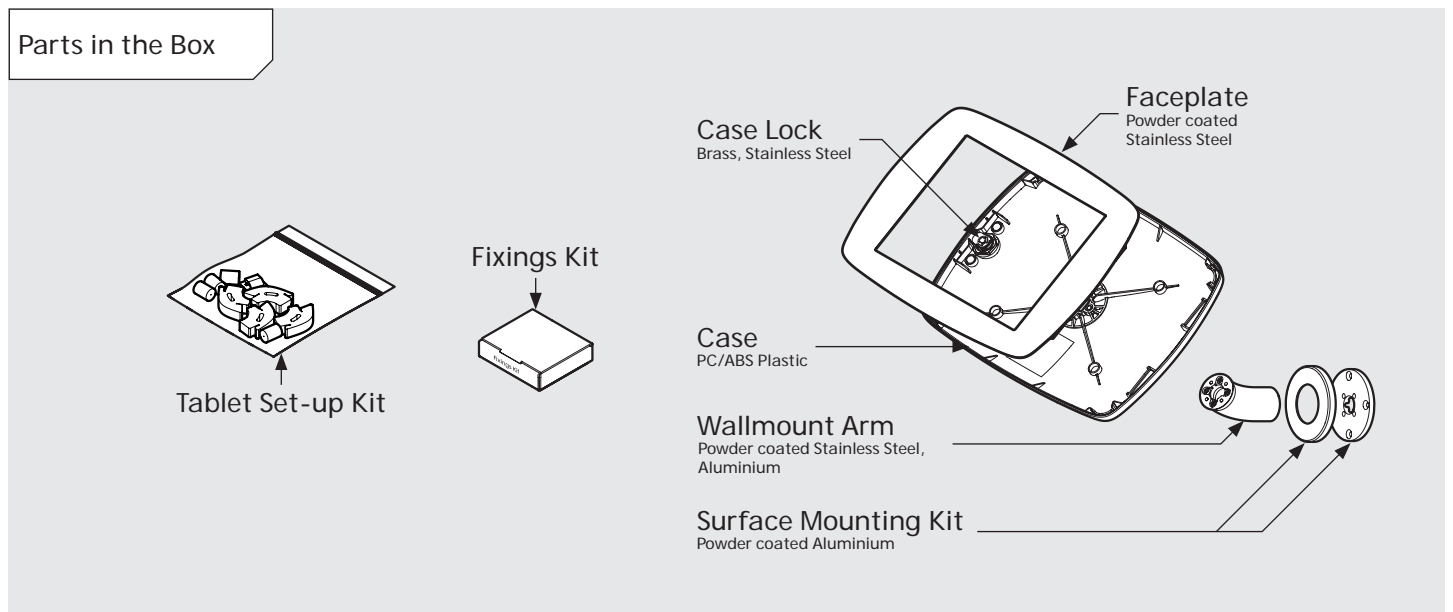

PRODUCT DATA SHEET - BOUNCEPAD WALLMOUNT

Case: Midi
Arm: Wallmount
Mounting: Fixing from Below
Fixing from Above
Packaged weight: 1.84kg
Colour: White
Black