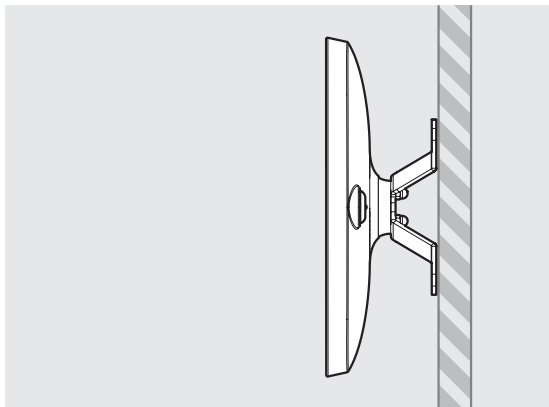

Midi Case supported devices:

- iPad 6th Gen
- iPad 5th Gen
- iPad 4th Gen
- iPad 3rd Gen
- iPad Pro 9.7
- iPad Air 1
- iPad Air 2
- Samsung Tab S2 9.7
- Samsung Tab S3 9.7
- Samsung Tab A 9.7