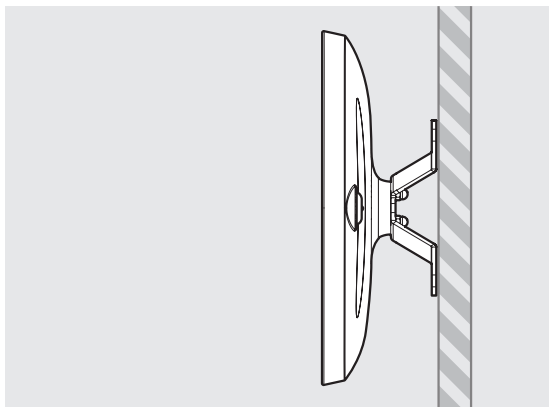

Maxi Case supported devices:

- iPad Pro 10.5
- iPad Pro 11.0
- iPad Air (2019)
- Samsung Tab A6 10.1
- Samsung Tab A 10.1
- Samsung Tab A 10.5
- Samsung Tab 4 10.1
- Microsoft Surface Go