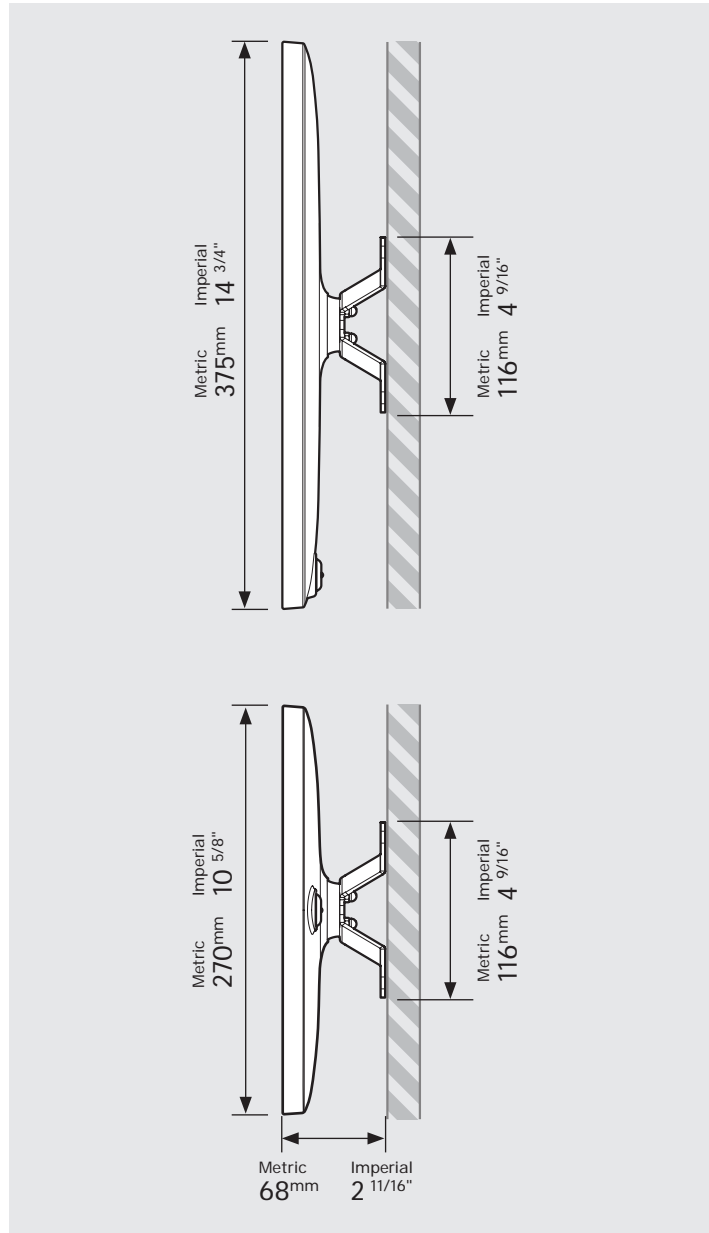

bouncepad[®]

Case:	Arm:	Mounting:	Packaged weight:	Colour:
Midi	Vesa	Not Applicable	1.81kg	White Black

Parts in the Box

Fixings Kit

Tablet Set-up Kit

Case Lock
Brass, Stainless Steel

Faceplate
Powder coated
Stainless Steel

Case
PC/ABS Plastic

Vesa Mount
Powder coated Steel,
Aluminium

PRODUCT DATA SHEET - BOUNCEPAD VESA

bouncepad[®]

Case:	Arm:	Mounting:	Packaged weight:	Colour:
Maxi	Vesa	Not Applicable	2.04kg	White Black

Parts in the Box

Fixings Kit

Tablet Set-up Kit

Case Lock
Brass, Stainless Steel

Faceplate
Powder coated
Stainless Steel

Case
PC/ABS Plastic

Vesa Mount
Powder coated Steel,
Aluminium

PRODUCT DATA SHEET - BOUNCEPAD VESA

bouncepad[®]

Case:	Arm:	Mounting:	Packaged weight:	Colour:
Mega	Vesa	Not Applicable	2.43kg	White Black

Parts in the Box