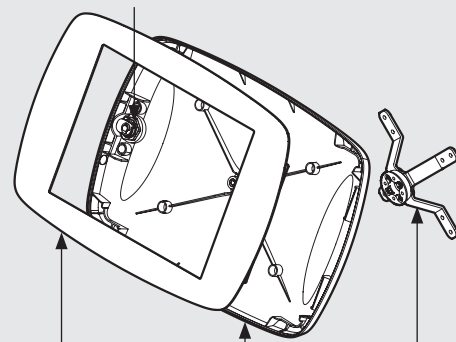

Parts in the Box

Fixings Kit

Tablet Set-up Kit

Case Lock
Brass, Stainless Steel