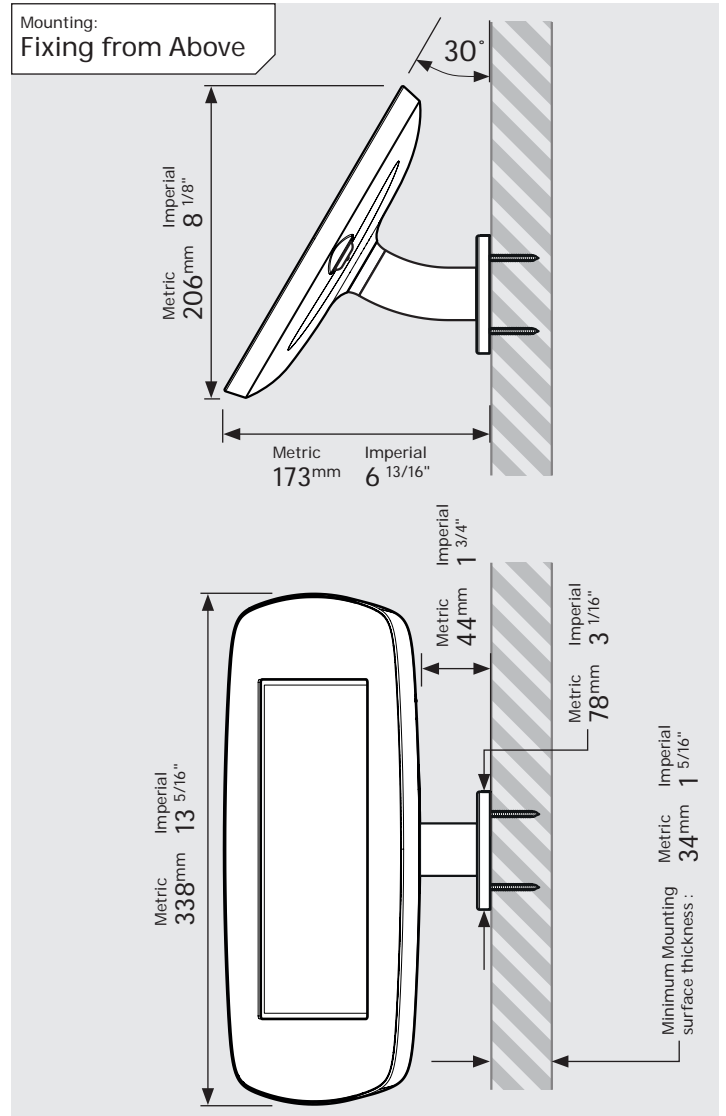

# PRODUCT DATA SHEET - BOUNCEPAD WALLMOUNT

**Case:** Mini  
**Arm:** Wallmount  
**Mounting:** Fixing from Below  
 Fixing from Above  
**Packaged weight:** 1.66kg  
**Colour:** White  
 Black

## Parts in the Box

# PRODUCT DATA SHEET - BOUNCEPAD WALLMOUNT

**bouncepad**<sup>®</sup>

Case: Midi    Arm: Wallmount    Mounting: Fixing from Below  
 Fixing from Above    Packaged weight: 1.84kg    Colour: White  
 Black

# PRODUCT DATA SHEET - BOUNCEPAD WALLMOUNT

<b>Case:</b>	<b>Arm:</b>	<b>Mounting:</b>	<b>Packaged weight:</b>	<b>Colour:</b>
Maxi	Wallmount	Fixing from <b>Below</b>	2.07kg	White Black
		Fixing from <b>Above</b>		