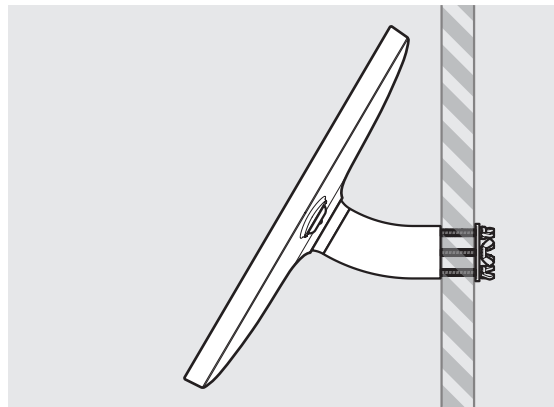

# PRODUCT DATA SHEET - BOUNCEPAD WALLMOUNT

**Case:** Mini  
**Arm:** Wallmount  
**Mounting:** Fixing from Below  
 Fixing from Above  
**Packaged weight:** 1.66kg  
**Colour:** White  
 Black