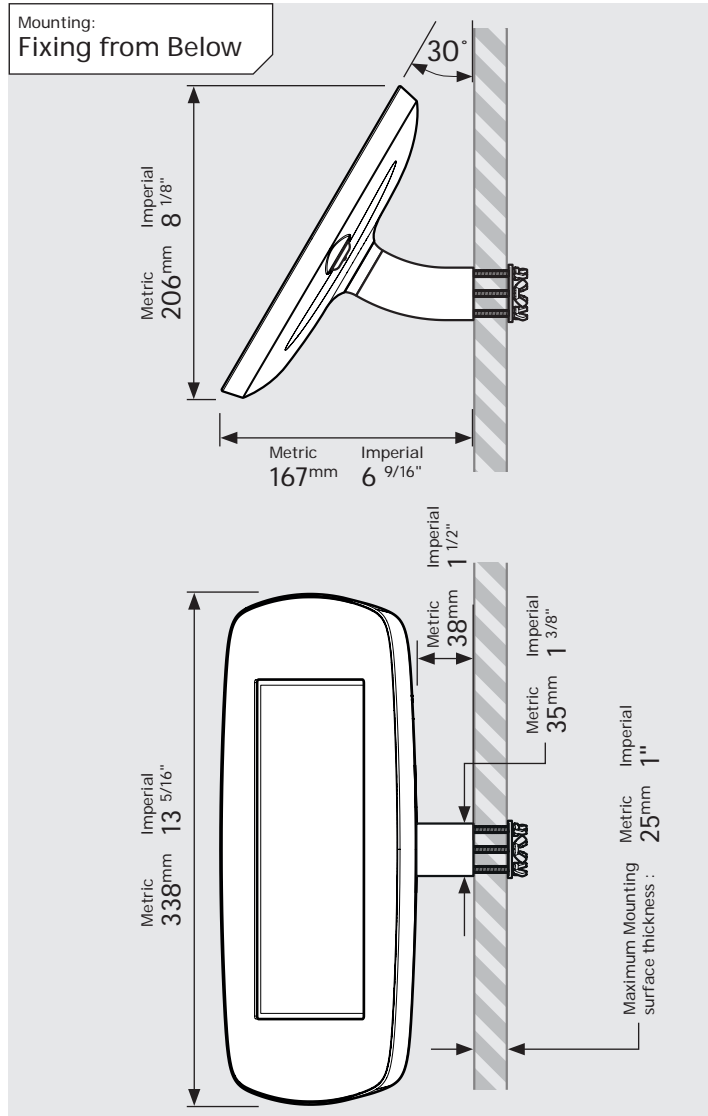

# PRODUCT DATA SHEET - BOUNCEPAD WALLMOUNT

**Case:** Mini  
**Arm:** Wallmount  
**Mounting:** Fixing from Below  
 Fixing from Above  
**Packaged weight:** 1.66kg  
**Colour:** White  
 Black

# PRODUCT DATA SHEET - BOUNCEPAD WALLMOUNT

**bouncepad**<sup>®</sup>

Case: Midi    Arm: Wallmount    Mounting: Fixing from Below  
 Fixing from Above    Packaged weight: 1.84kg    Colour: White  
 Black

# PRODUCT DATA SHEET - BOUNCEPAD WALLMOUNT

<b>Case:</b>	<b>Arm:</b>	<b>Mounting:</b>	<b>Packaged weight:</b>	<b>Colour:</b>
Maxi	Wallmount	Fixing from <b>Below</b>	2.07kg	White Black
		Fixing from <b>Above</b>		