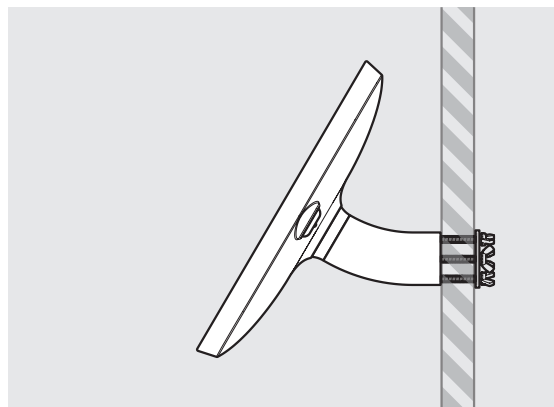

# PRODUCT DATA SHEET - BOUNCEPAD WALLMOUNT

**Case:** Mini  
**Arm:** Wallmount  
**Mounting:** Fixing from Below  
 Fixing from Above  
**Packaged weight:** 1.66kg  
**Colour:** White  
 Black