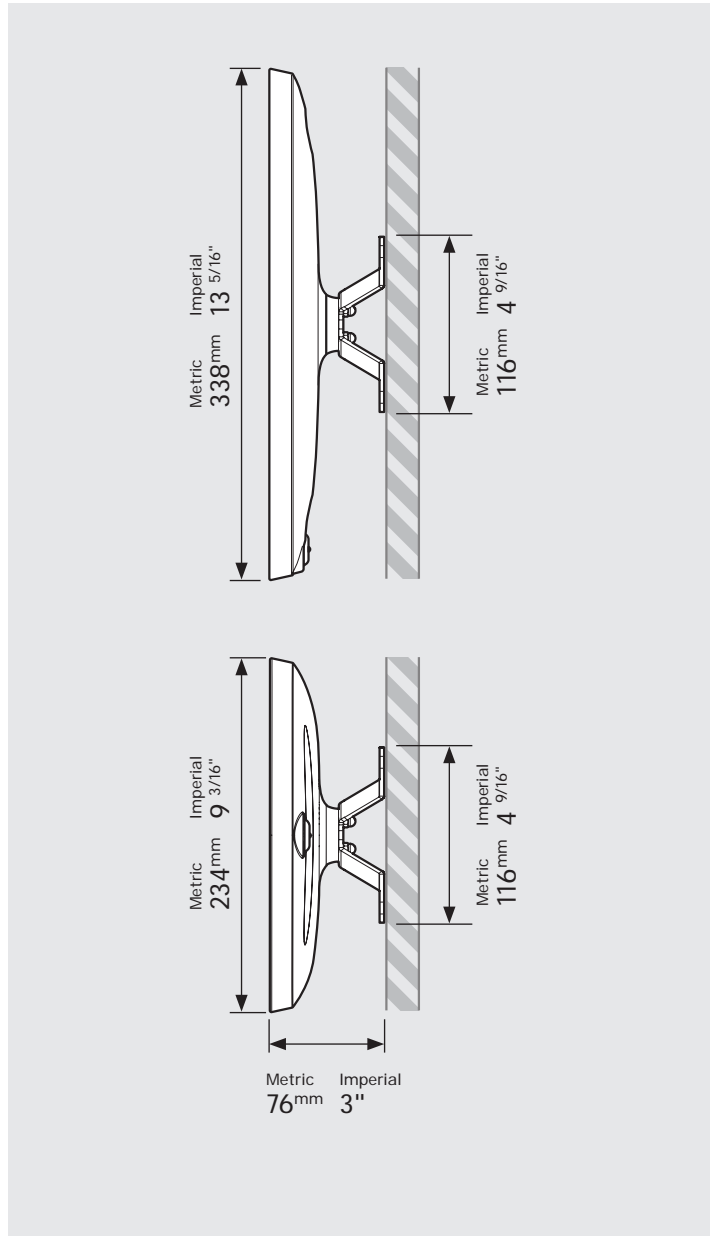

bouncepad[®]

Case:	Arm:	Mounting:	Packaged weight:	Colour:
Midi	Vesa	Not Applicable	1.81kg	White Black

Parts in the Box

Fixings Kit

Tablet Set-up Kit

Case Lock
Brass, Stainless Steel

Faceplate
Powder coated
Stainless Steel

Case
PC/ABS Plastic

Vesa Mount
Powder coated Steel,
Aluminium

PRODUCT DATA SHEET - BOUNCEPAD VESA

bouncepad[®]

Case:	Arm:	Mounting:	Packaged weight:	Colour:
Maxi	Vesa	Not Applicable	2.04kg	White Black

Parts in the Box

Case:	Arm:	Mounting:	Packaged weight:	Colour:
Mega	Vesa	Not Applicable	2.43kg	White Black

Parts in the Box