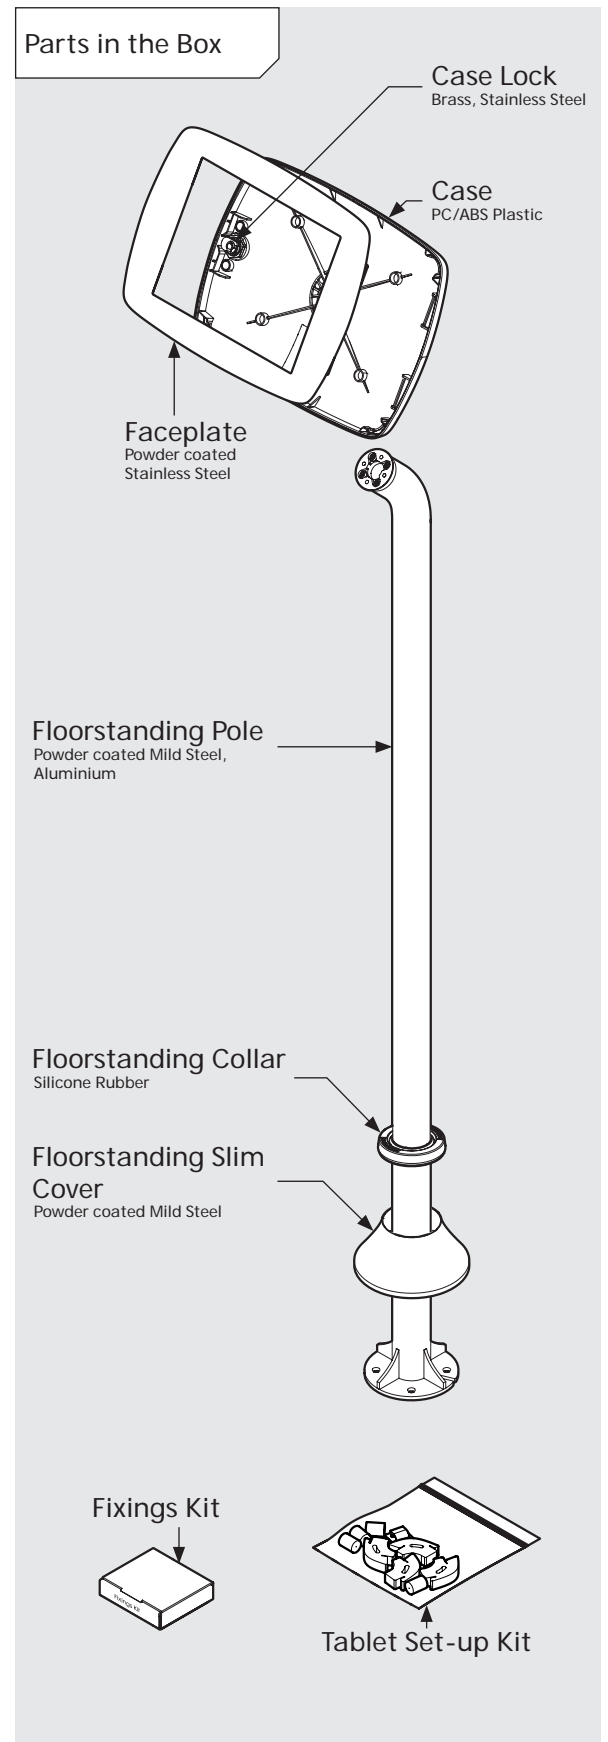

* Cable is not included for the Surface Pro 4 or Surface Pro 5 Tablets.

PRODUCT DATA SHEET - BOUNCEPAD FLOORSTANDING SLIM

bouncepad[®]

Case:	Arm:	Mounting:	Packaged weight:	Colour:
Mini	Floorstanding Slim	Fixing from Above	6.91kg	White Black

PRODUCT DATA SHEET - BOUNCEPAD FLOORSTANDING SLIM

bouncepad[®]

Case:	Arm:	Mounting:	Packaged weight:	Colour:
Midi	Floorstanding Slim	Fixing from Above	7.09kg	White Black

PRODUCT DATA SHEET - BOUNCEPAD FLOORSTANDING SLIM