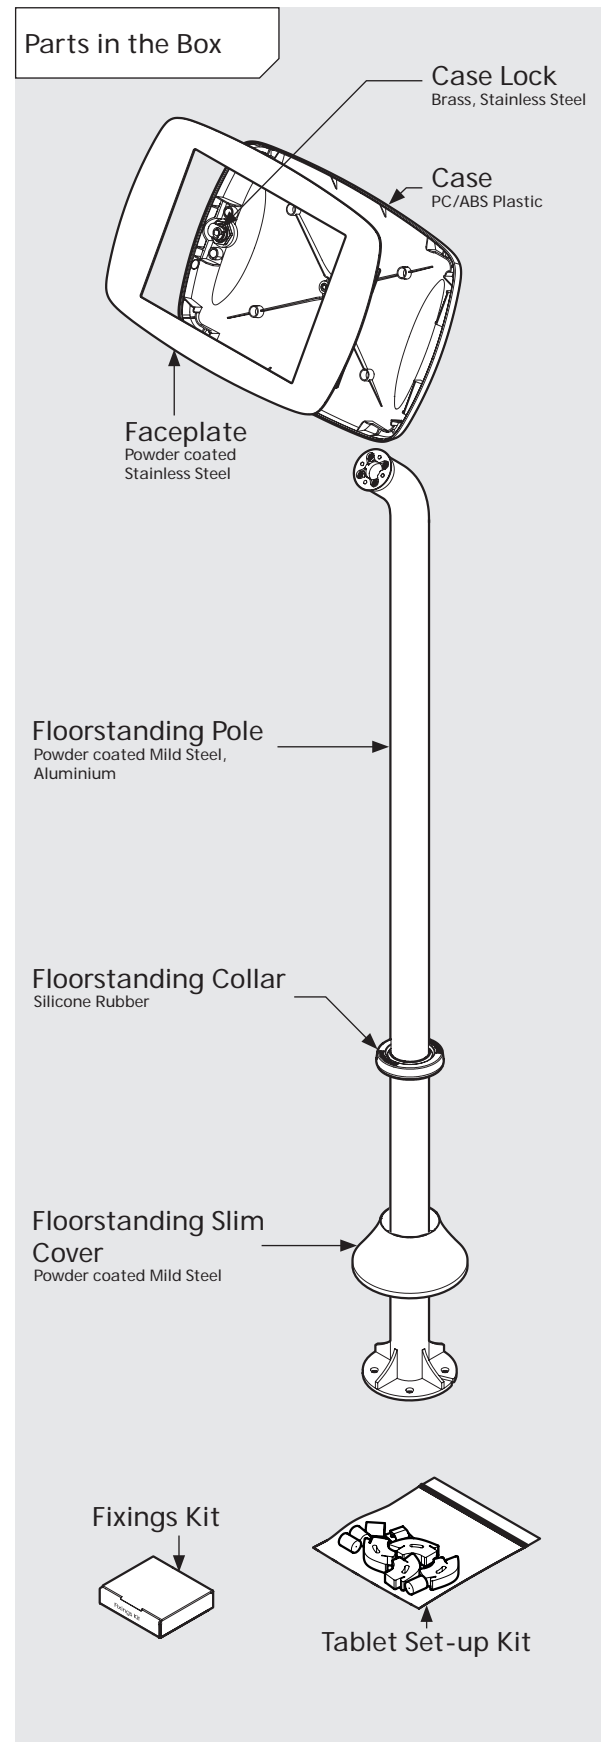

* Cable is not included for the Surface Pro 4 or Surface Pro 5 Tablets.

PRODUCT DATA SHEET - BOUNCEPAD FLOORSTANDING SLIM

bouncepad[®]

Case:	Arm:	Mounting:	Packaged weight:	Colour:
Mini	Floorstanding Slim	Fixing from Above	6.91kg	White Black

PRODUCT DATA SHEET - BOUNCEPAD FLOORSTANDING SLIM

bouncepad[®]

Case:	Arm:	Mounting:	Packaged weight:	Colour:
Midi	Floorstanding Slim	Fixing from Above	7.09kg	White Black

PRODUCT DATA SHEET - BOUNCEPAD FLOORSTANDING SLIM

bouncepad[®]

Case:	Arm:	Mounting:	Packaged weight:	Colour:
Maxi	Floorstanding Slim	Fixing from Above	7.32kg	White Black

PRODUCT DATA SHEET - BOUNCEPAD FLOORSTANDING SLIM

bouncepad[®]

Case:	Arm:	Mounting:	Packaged weight:	Colour:
Mega	Floorstanding Slim	Fixing from Above	7.71kg	White Black