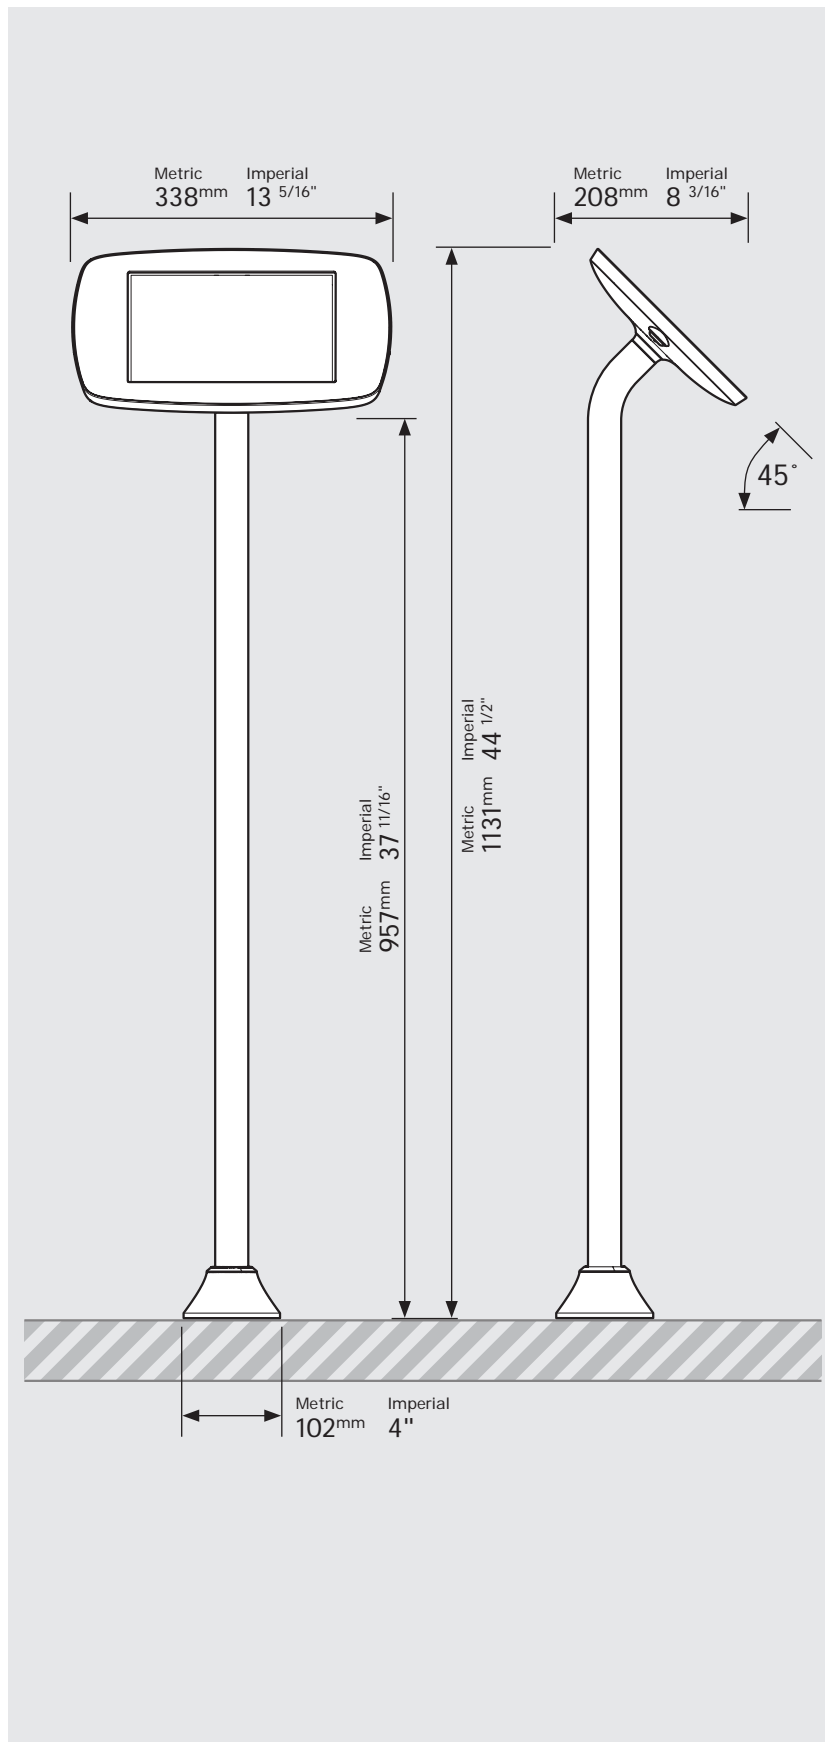

* Cable is not included for the Surface Pro 4 or Surface Pro 5 Tablets.

PRODUCT DATA SHEET - BOUNCEPAD FLOORSTANDING SLIM

bouncepad[®]

Case:	Arm:	Mounting:	Packaged weight:	Colour:
Mini	Floorstanding Slim	Fixing from Above	6.91kg	White Black

PRODUCT DATA SHEET - BOUNCEPAD FLOORSTANDING SLIM

bouncepad[®]

Case:	Arm:	Mounting:	Packaged weight:	Colour:
Midi	Floorstanding Slim	Fixing from Above	7.09kg	White Black

PRODUCT DATA SHEET - BOUNCEPAD FLOORSTANDING SLIM

bouncepad[®]

Case:	Arm:	Mounting:	Packaged weight:	Colour:
Maxi	Floorstanding Slim	Fixing from Above	7.32kg	White Black

PRODUCT DATA SHEET - BOUNCEPAD FLOORSTANDING SLIM

bouncepad[®]

Case:	Arm:	Mounting:	Packaged weight:	Colour:
Mega	Floorstanding Slim	Fixing from Above	7.71kg	White Black