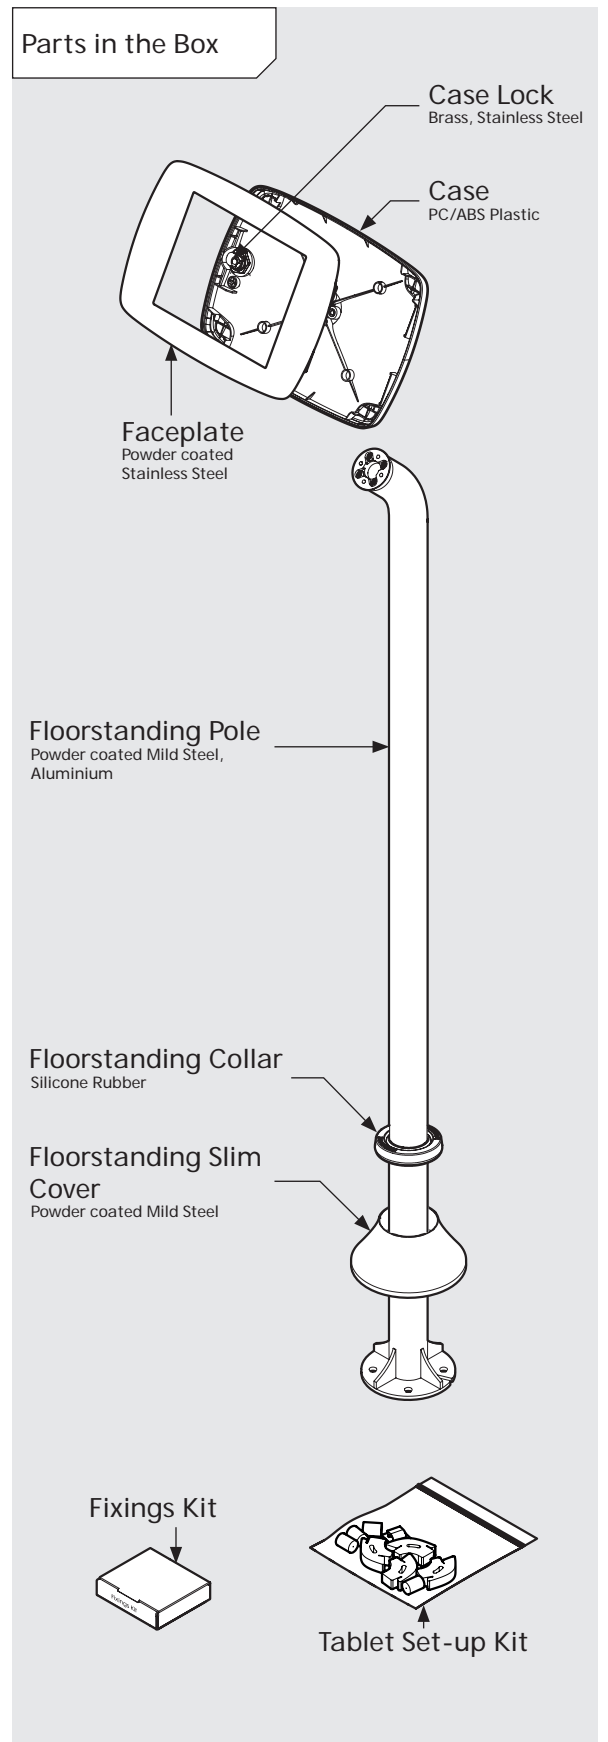

* Cable is not included for the Microsoft Surface Go.
Cable is not included for the Samsung Tab A 10.1 (2019).

Mega Case supported devices:

- iPad Pro 12.9" 1st Gen
- iPad Pro 12.9" 2nd Gen
- iPad Pro 12.9" 3rd Gen
- Microsoft Surface Pro 4
- Microsoft Surface Pro 5

* Cable is not included for the Surface Pro 4 or Surface Pro 5 Tablets.

PRODUCT DATA SHEET - BOUNCEPAD FLOORSTANDING SLIM

bouncepad[®]

Case:	Arm:	Mounting:	Packaged weight:	Colour:
Mini	Floorstanding Slim	Fixing from Above	6.91kg	White Black