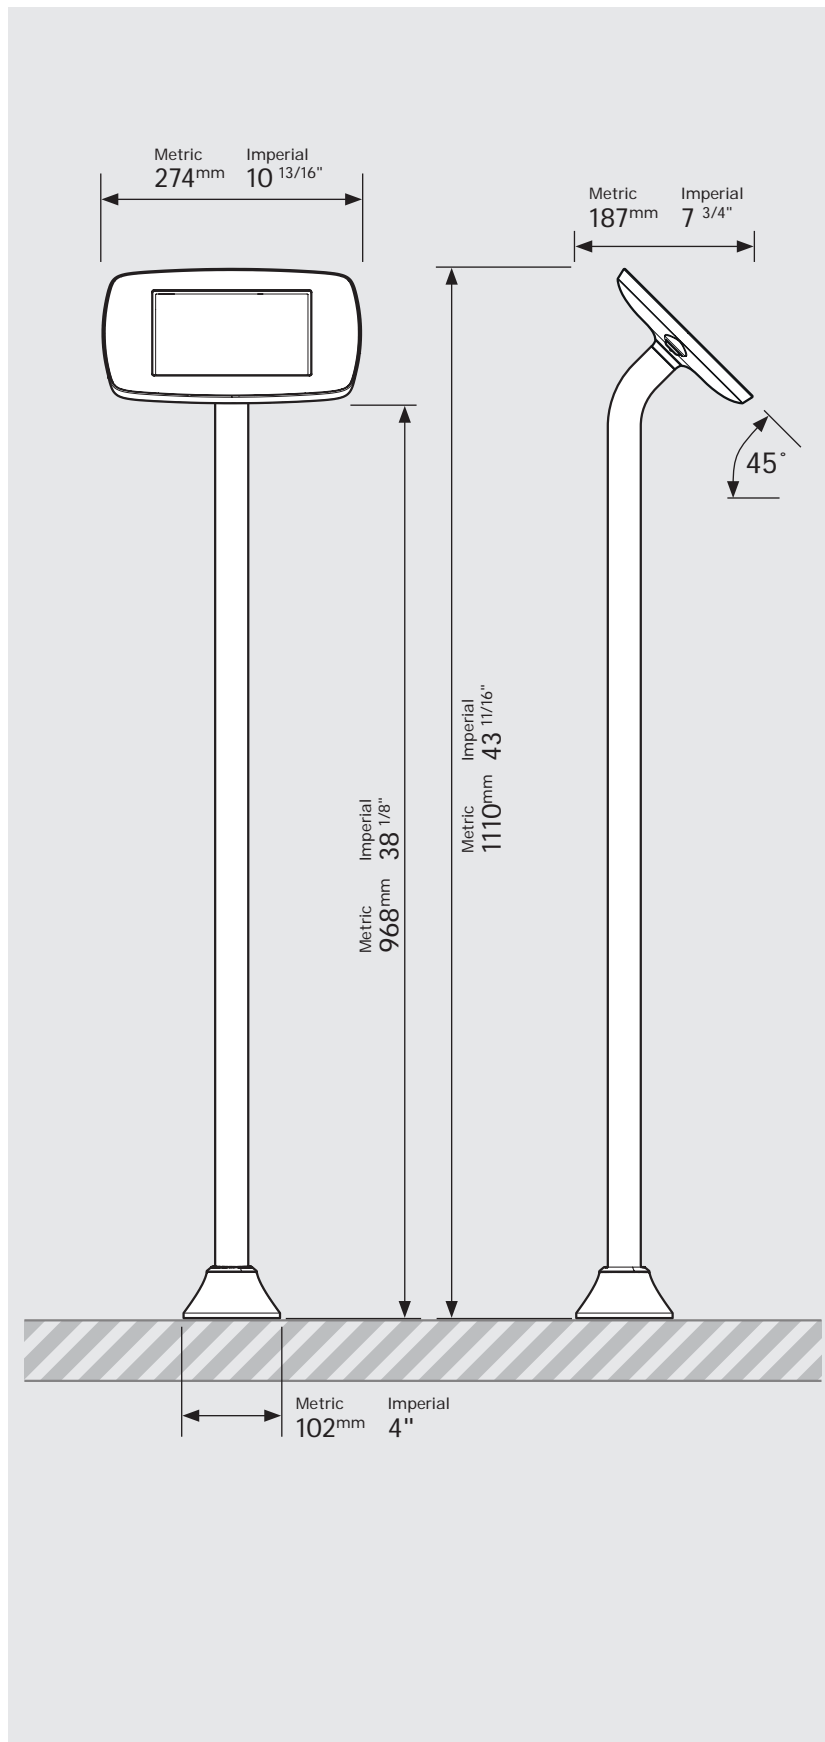

* Cable is not included for the Microsoft Surface Go.
Cable is not included for the Samsung Tab A 10.1 (2019).

Mega Case supported devices:

- iPad Pro 12.9" 1st Gen
- iPad Pro 12.9" 2nd Gen
- iPad Pro 12.9" 3rd Gen
- Microsoft Surface Pro 4
- Microsoft Surface Pro 5

* Cable is not included for the Surface Pro 4 or Surface Pro 5 Tablets.

PRODUCT DATA SHEET - BOUNCEPAD FLOORSTANDING SLIM

bouncepad[®]

Case:	Arm:	Mounting:	Packaged weight:	Colour:
Mini	Floorstanding Slim	Fixing from Above	6.91kg	White Black

PRODUCT DATA SHEET - BOUNCEPAD FLOORSTANDING SLIM

bouncepad[®]

Case:	Arm:	Mounting:	Packaged weight:	Colour:
Midi	Floorstanding Slim	Fixing from Above	7.09kg	White Black

PRODUCT DATA SHEET - BOUNCEPAD FLOORSTANDING SLIM