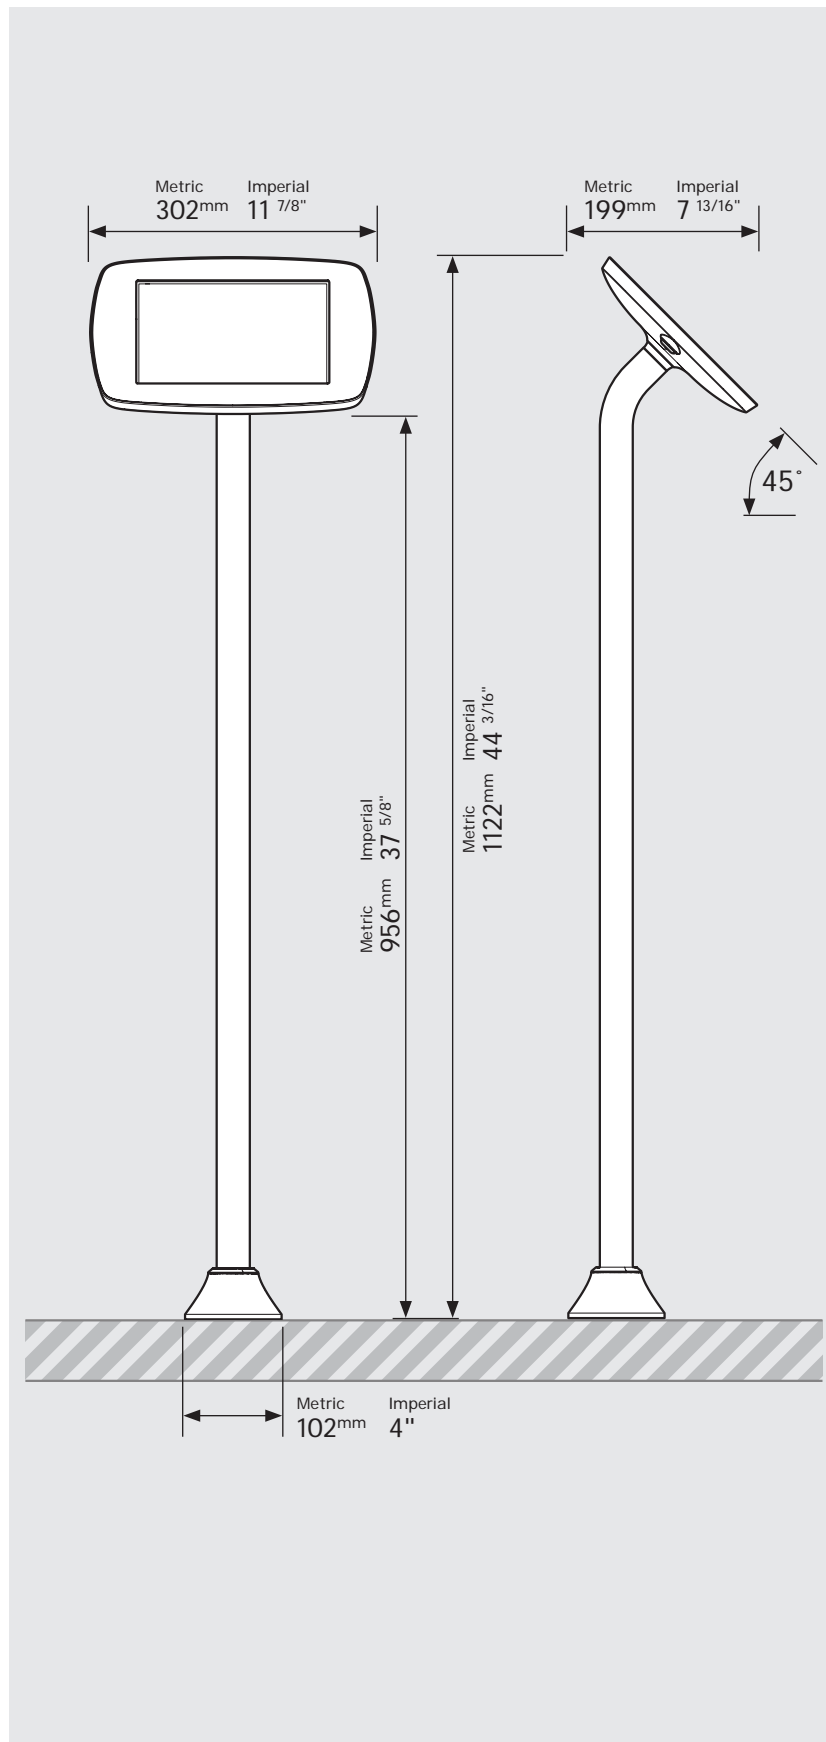

* Cable is not included for the Surface Pro 4 or Surface Pro 5 Tablets.

PRODUCT DATA SHEET - BOUNCEPAD FLOORSTANDING SLIM

bouncepad[®]

Case:	Arm:	Mounting:	Packaged weight:	Colour:
Mini	Floorstanding Slim	Fixing from Above	6.91kg	White Black

PRODUCT DATA SHEET - BOUNCEPAD FLOORSTANDING SLIM

bouncepad[®]

Case:	Arm:	Mounting:	Packaged weight:	Colour:
Midi	Floorstanding Slim	Fixing from Above	7.09kg	White Black

PRODUCT DATA SHEET - BOUNCEPAD FLOORSTANDING SLIM