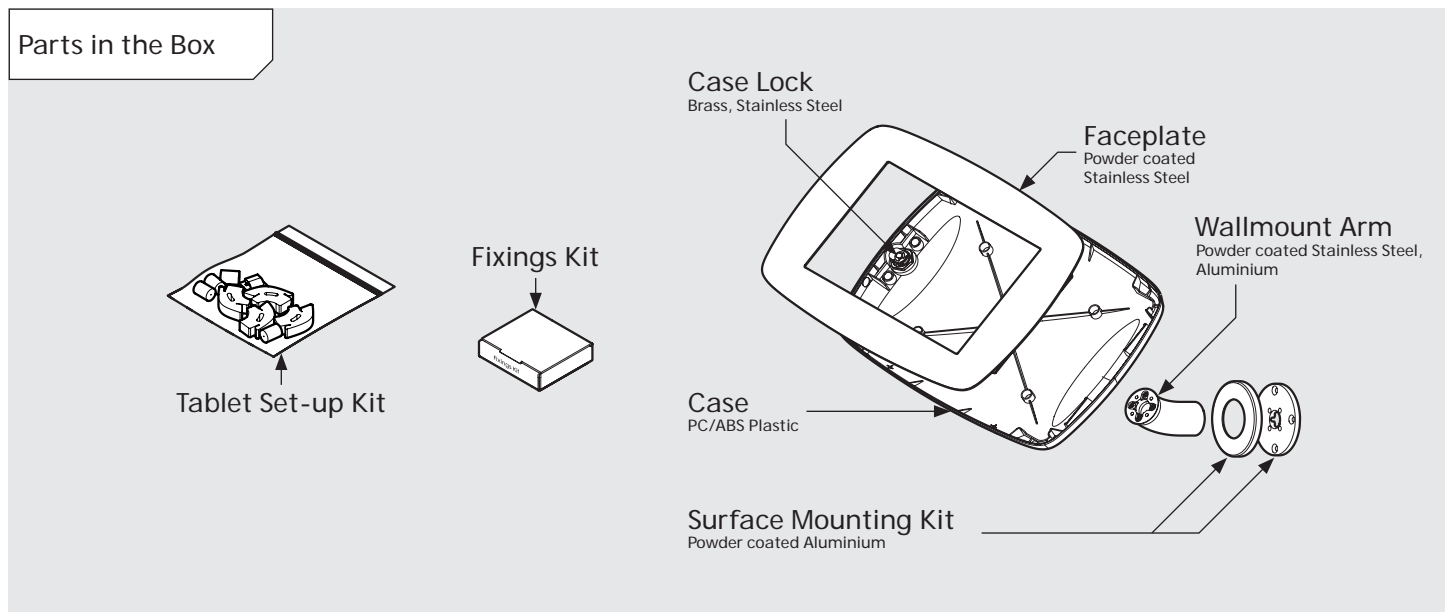

Parts in the Box

PRODUCT DATA SHEET - BOUNCEPAD WALLMOUNT

bouncepad®

Case: Midi Arm: Wallmount Mounting: Fixing from Below
 Fixing from Above Packaged weight: 1.84kg Colour: White
 Black

PRODUCT DATA SHEET - BOUNCEPAD WALLMOUNT

Case:	Arm:	Mounting:	Packaged weight:	Colour:
Maxi	Wallmount	Fixing from Below	2.07kg	White Black
		Fixing from Above		

PRODUCT DATA SHEET - BOUNCEPAD WALLMOUNT

Case: Mega
Arm: Wallmount
Mounting: Fixing from Below
 Fixing from Above
Packaged weight: 2.46kg
Colour: White
 Black