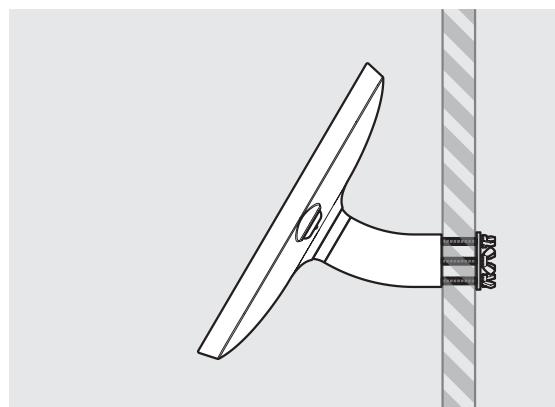

Midi Case supported devices:

- iPad 6th Gen
- iPad 5th Gen
- iPad 4th Gen
- iPad 3rd Gen
- iPad Pro 9.7
- iPad Air 1
- iPad Air 2
- Samsung Tab S2 9.7
- Samsung Tab S3 9.7
- Samsung Tab A 9.7