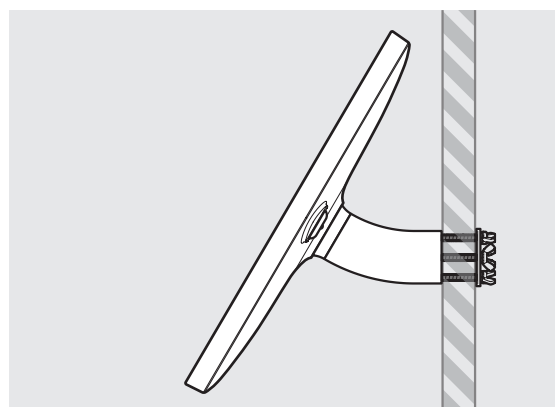

Mega Case supported devices:

- iPad Pro 12.9" 1st Gen
- iPad Pro 12.9" 2nd Gen
- iPad Pro 12.9" 3rd Gen
- Microsoft Surface Pro 4
- Microsoft Surface Pro 5