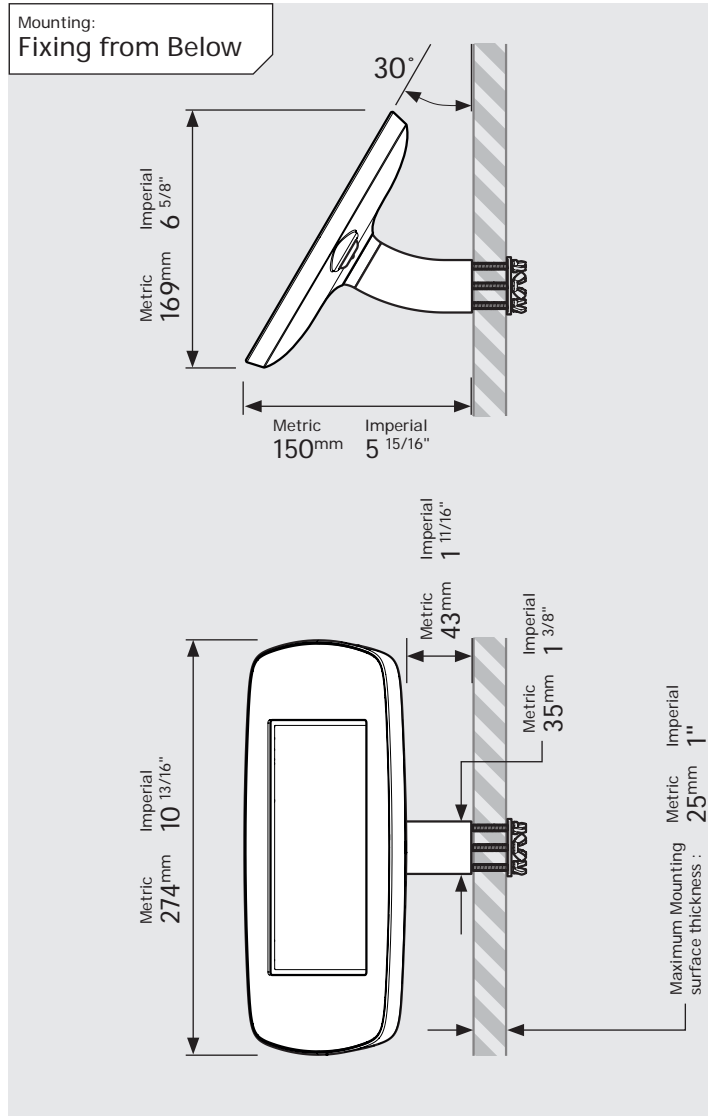

- iPad Pro 12.9" 1st Gen
- iPad Pro 12.9" 2nd Gen
- iPad Pro 12.9" 3rd Gen
- Microsoft Surface Pro 4
- Microsoft Surface Pro 5

PRODUCT DATA SHEET - BOUNCEPAD WALLMOUNT

bouncepad[®]

Case: Mini Arm: Wallmount Mounting: Fixing from Below
 Fixing from Above Packaged weight: 1.66kg Colour: White
 Black

Parts in the Box

PRODUCT DATA SHEET - BOUNCEPAD WALLMOUNT

bouncepad®

Case: Midi Arm: Wallmount Mounting: Fixing from Below
 Fixing from Above Packaged weight: 1.84kg Colour: White
 Black

PRODUCT DATA SHEET - BOUNCEPAD WALLMOUNT

Case:	Arm:	Mounting:	Packaged weight:	Colour:
Maxi	Wallmount	Fixing from Below	2.07kg	White Black
		Fixing from Above		

PRODUCT DATA SHEET - BOUNCEPAD WALLMOUNT

Case: Mega
Arm: Wallmount
Mounting: Fixing from Below
 Fixing from Above
Packaged weight: 2.46kg
Colour: White
 Black