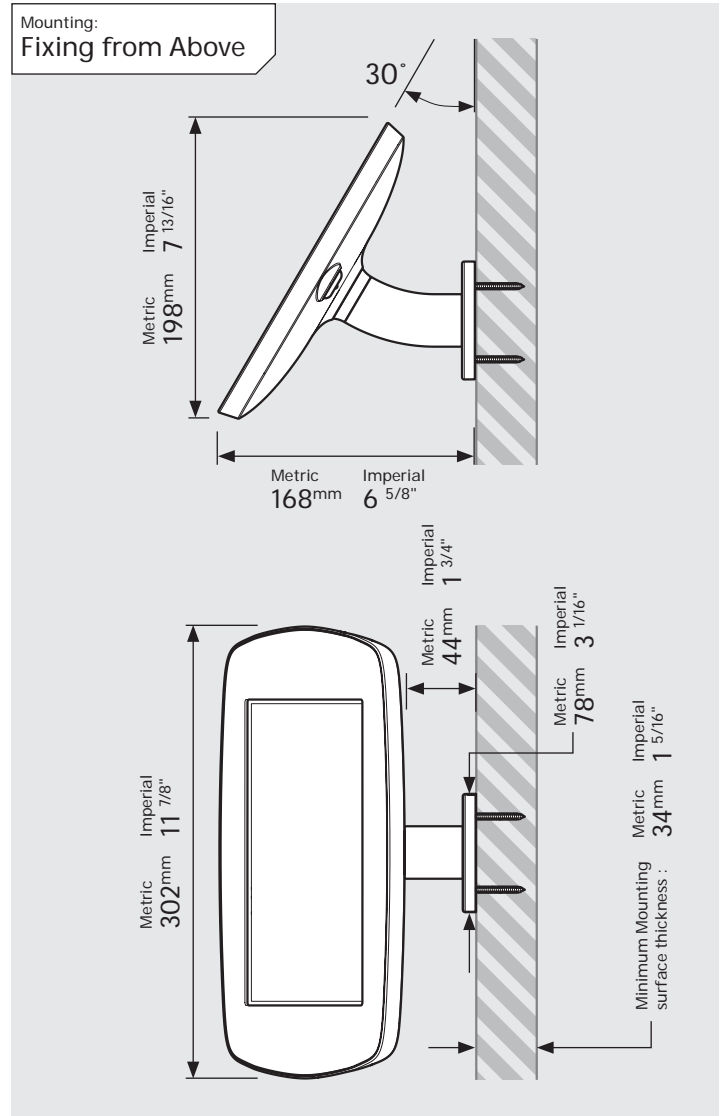

- iPad Pro 12.9" 1st Gen
- iPad Pro 12.9" 2nd Gen
- iPad Pro 12.9" 3rd Gen
- Microsoft Surface Pro 4
- Microsoft Surface Pro 5

PRODUCT DATA SHEET - BOUNCEPAD WALLMOUNT

bouncepad[®]

Case: Mini Arm: Wallmount Mounting: Fixing from Below
 Fixing from Above Packaged weight: 1.66kg Colour: White
 Black

Parts in the Box

PRODUCT DATA SHEET - BOUNCEPAD WALLMOUNT

bouncepad®

Case: Midi Arm: Wallmount Mounting: Fixing from Below
 Fixing from Above Packaged weight: 1.84kg Colour: White
 Black

PRODUCT DATA SHEET - BOUNCEPAD WALLMOUNT

Case:	Arm:	Mounting:	Packaged weight:	Colour:
Maxi	Wallmount	Fixing from Below	2.07kg	White Black
		Fixing from Above		

PRODUCT DATA SHEET - BOUNCEPAD WALLMOUNT

Case: Mega
Arm: Wallmount
Mounting: Fixing from Below
 Fixing from Above
Packaged weight: 2.46kg
Colour: White
 Black