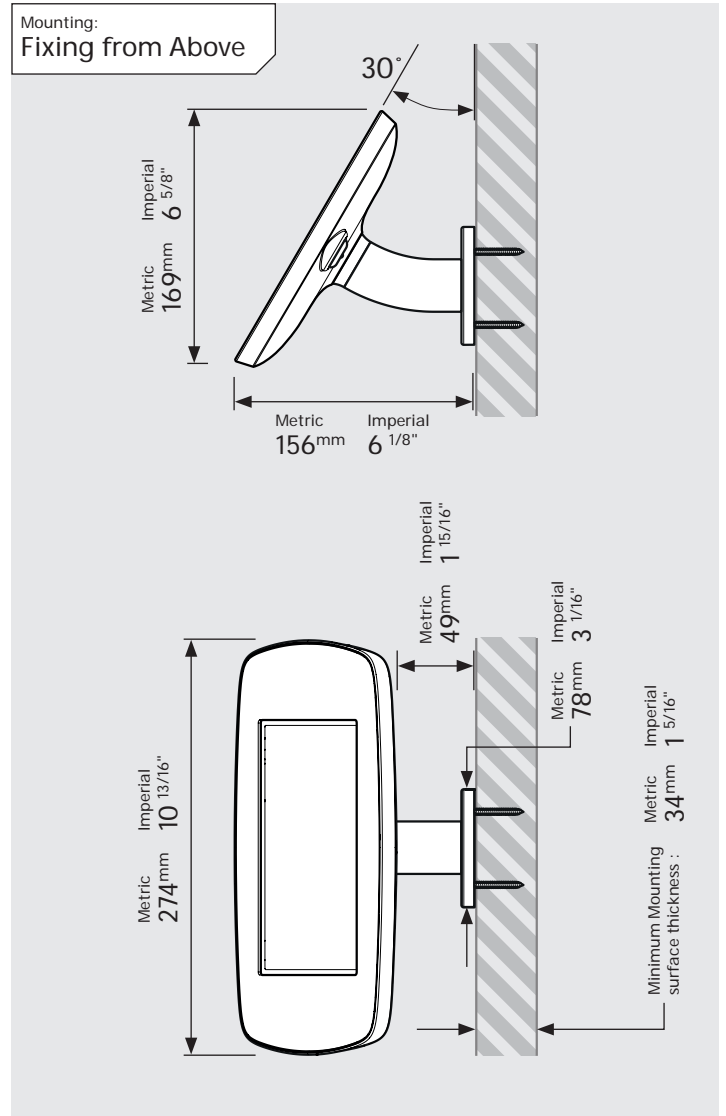

- iPad Pro 12.9" 1st Gen
- iPad Pro 12.9" 2nd Gen
- iPad Pro 12.9" 3rd Gen
- Microsoft Surface Pro 4
- Microsoft Surface Pro 5

PRODUCT DATA SHEET - BOUNCEPAD WALLMOUNT

bouncepad[®]

Case: Mini Arm: Wallmount Mounting: Fixing from Below
 Fixing from Above Packaged weight: 1.66kg Colour: White
 Black

Parts in the Box

PRODUCT DATA SHEET - BOUNCEPAD WALLMOUNT

bouncepad®

Case: Midi Arm: Wallmount Mounting: Fixing from Below
 Fixing from Above Packaged weight: 1.84kg Colour: White
 Black

PRODUCT DATA SHEET - BOUNCEPAD WALLMOUNT

Case:	Arm:	Mounting:	Packaged weight:	Colour:
Maxi	Wallmount	Fixing from Below	2.07kg	White Black
		Fixing from Above		

PRODUCT DATA SHEET - BOUNCEPAD WALLMOUNT

Case: Mega
Arm: Wallmount
Mounting: Fixing from Below
 Fixing from Above
Packaged weight: 2.46kg
Colour: White
 Black