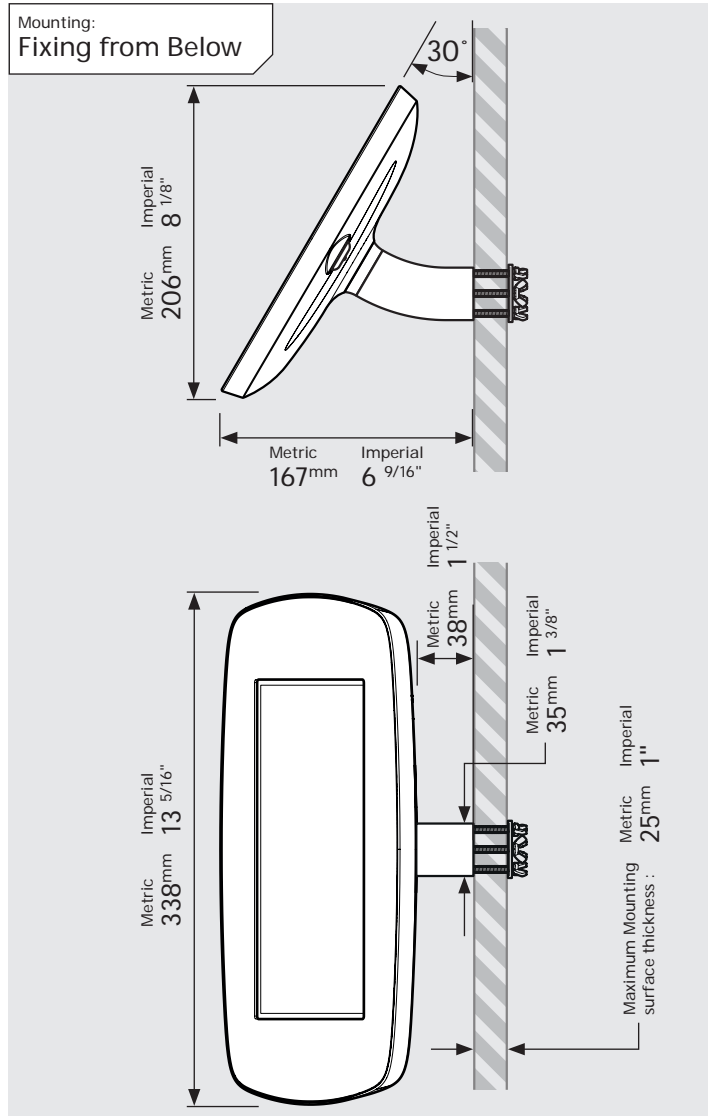

- iPad Pro 12.9" 1st Gen
- iPad Pro 12.9" 2nd Gen
- iPad Pro 12.9" 3rd Gen
- Microsoft Surface Pro 4
- Microsoft Surface Pro 5

PRODUCT DATA SHEET - BOUNCEPAD WALLMOUNT

bouncepad[®]

Case: Mini Arm: Wallmount Mounting: Fixing from Below
 Fixing from Above Packaged weight: 1.66kg Colour: White
 Black

Parts in the Box

PRODUCT DATA SHEET - BOUNCEPAD WALLMOUNT

bouncepad®

Case: Midi Arm: Wallmount Mounting: Fixing from Below
 Fixing from Above Packaged weight: 1.84kg Colour: White
 Black

PRODUCT DATA SHEET - BOUNCEPAD WALLMOUNT

Case:	Arm:	Mounting:	Packaged weight:	Colour:
Maxi	Wallmount	Fixing from Below	2.07kg	White Black
		Fixing from Above		

PRODUCT DATA SHEET - BOUNCEPAD WALLMOUNT

Case: Mega
Arm: Wallmount
Mounting: Fixing from Below
 Fixing from Above
Packaged weight: 2.46kg
Colour: White
 Black