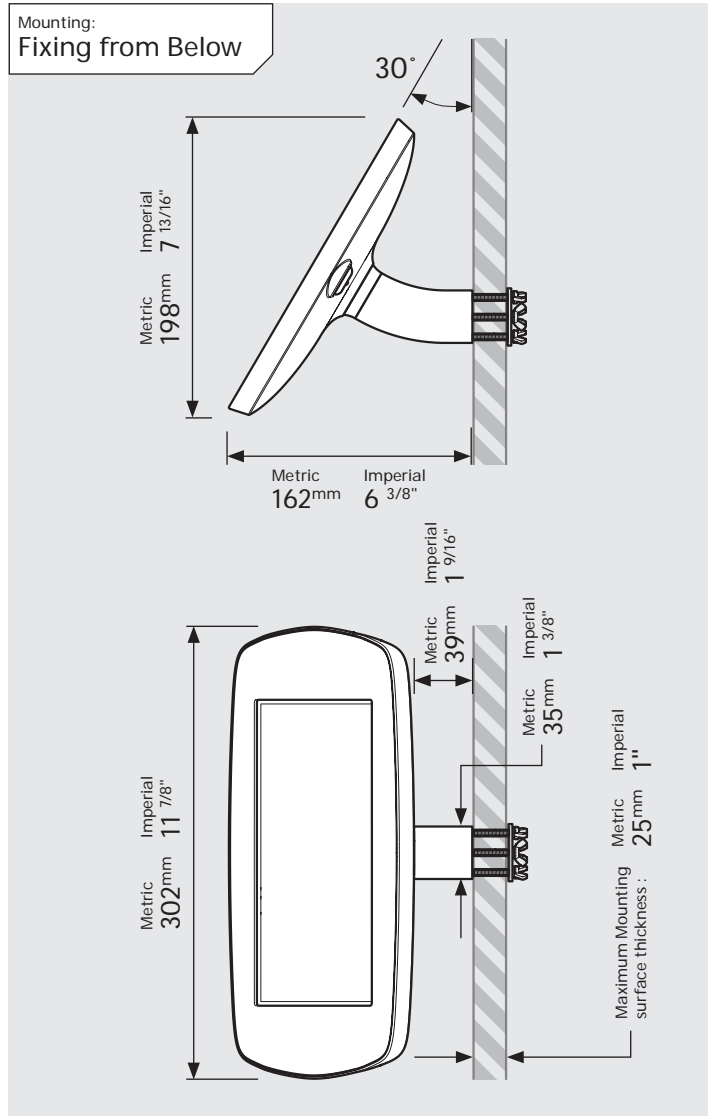

- iPad Pro 12.9" 1st Gen
- iPad Pro 12.9" 2nd Gen
- iPad Pro 12.9" 3rd Gen
- Microsoft Surface Pro 4
- Microsoft Surface Pro 5

PRODUCT DATA SHEET - BOUNCEPAD WALLMOUNT

bouncepad[®]

Case: Mini Arm: Wallmount Mounting: Fixing from Below
 Fixing from Above Packaged weight: 1.66kg Colour: White
 Black

Parts in the Box

PRODUCT DATA SHEET - BOUNCEPAD WALLMOUNT

bouncepad®

Case: Midi Arm: Wallmount Mounting: Fixing from Below
 Fixing from Above Packaged weight: 1.84kg Colour: White
 Black

PRODUCT DATA SHEET - BOUNCEPAD WALLMOUNT

Case:	Arm:	Mounting:	Packaged weight:	Colour:
Maxi	Wallmount	Fixing from Below	2.07kg	White Black
		Fixing from Above		

PRODUCT DATA SHEET - BOUNCEPAD WALLMOUNT

Case: Mega
Arm: Wallmount
Mounting: Fixing from Below
 Fixing from Above
Packaged weight: 2.46kg
Colour: White
 Black