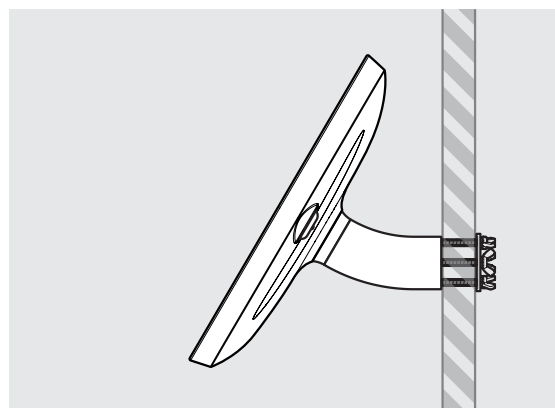

Maxi Case supported devices:

- iPad Pro 10.5
- iPad Pro 11.0
- iPad Air (2019)
- Samsung Tab A6 10.1
- Samsung Tab A 10.1
- Samsung Tab A 10.5
- Samsung Tab 4 10.1
- Microsoft Surface Go