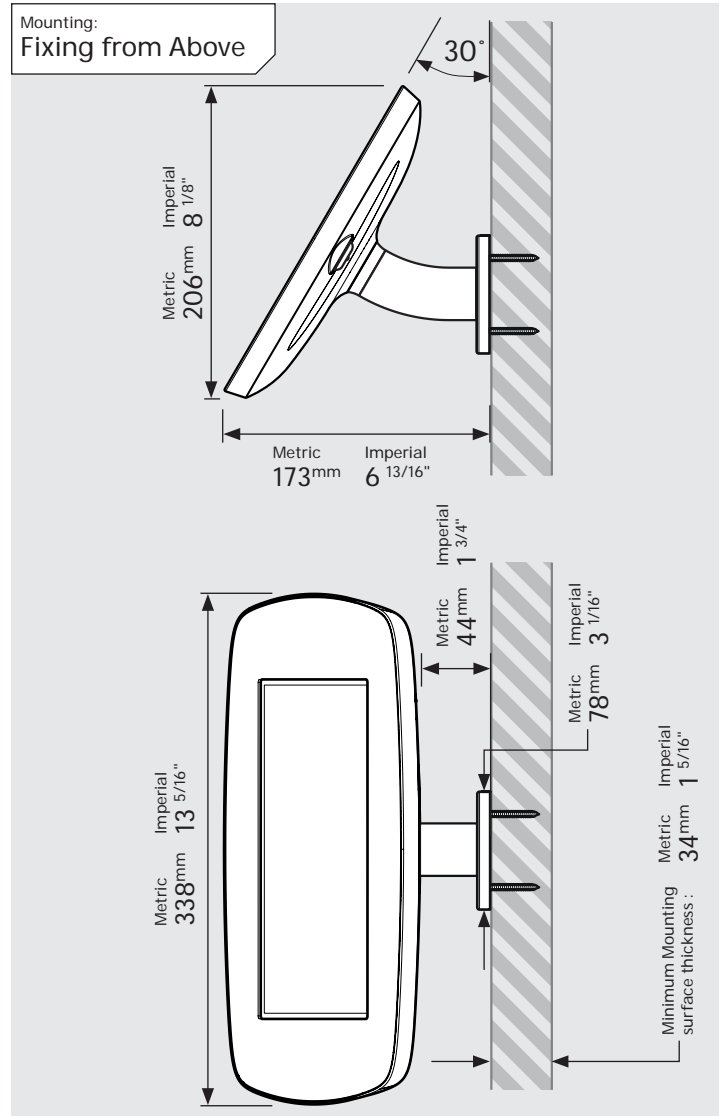

- iPad Pro 12.9" 1st Gen
- iPad Pro 12.9" 2nd Gen
- iPad Pro 12.9" 3rd Gen
- Microsoft Surface Pro 4
- Microsoft Surface Pro 5

PRODUCT DATA SHEET - BOUNCEPAD WALLMOUNT

bouncepad[®]

Case: Mini Arm: Wallmount Mounting: Fixing from Below
 Fixing from Above Packaged weight: 1.66kg Colour: White
 Black

Parts in the Box

PRODUCT DATA SHEET - BOUNCEPAD WALLMOUNT

bouncepad®

Case: Midi Arm: Wallmount Mounting: Fixing from Below
 Fixing from Above Packaged weight: 1.84kg Colour: White
 Black

PRODUCT DATA SHEET - BOUNCEPAD WALLMOUNT

Case:	Arm:	Mounting:	Packaged weight:	Colour:
Maxi	Wallmount	Fixing from Below	2.07kg	White Black
		Fixing from Above		

PRODUCT DATA SHEET - BOUNCEPAD WALLMOUNT

Case: Mega
Arm: Wallmount
Mounting: Fixing from Below
 Fixing from Above
Packaged weight: 2.46kg
Colour: White
 Black