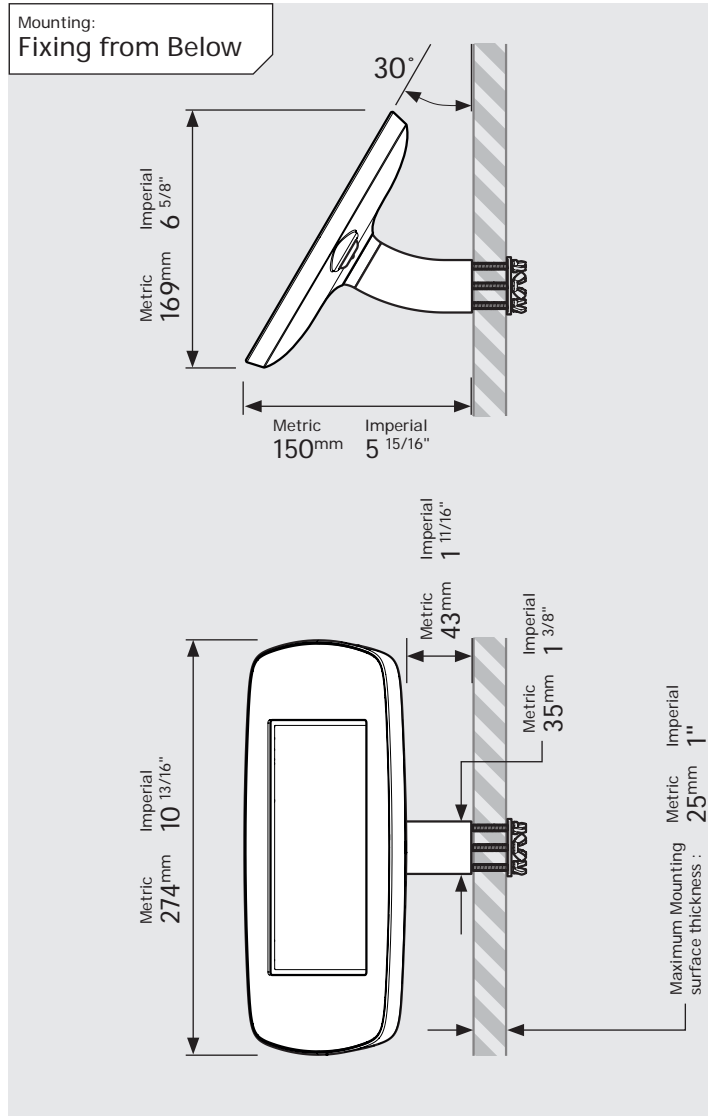

- iPad Pro 12.9" 1st Gen
- iPad Pro 12.9" 2nd Gen
- iPad Pro 12.9" 3rd Gen
- Microsoft Surface Pro 4
- Microsoft Surface Pro 5

PRODUCT DATA SHEET - BOUNCEPAD WALLMOUNT

Case: Mini
Arm: Wallmount
Mounting: Fixing from Below
 Fixing from Above
Packaged weight: 1.66kg
Colour: White
 Black