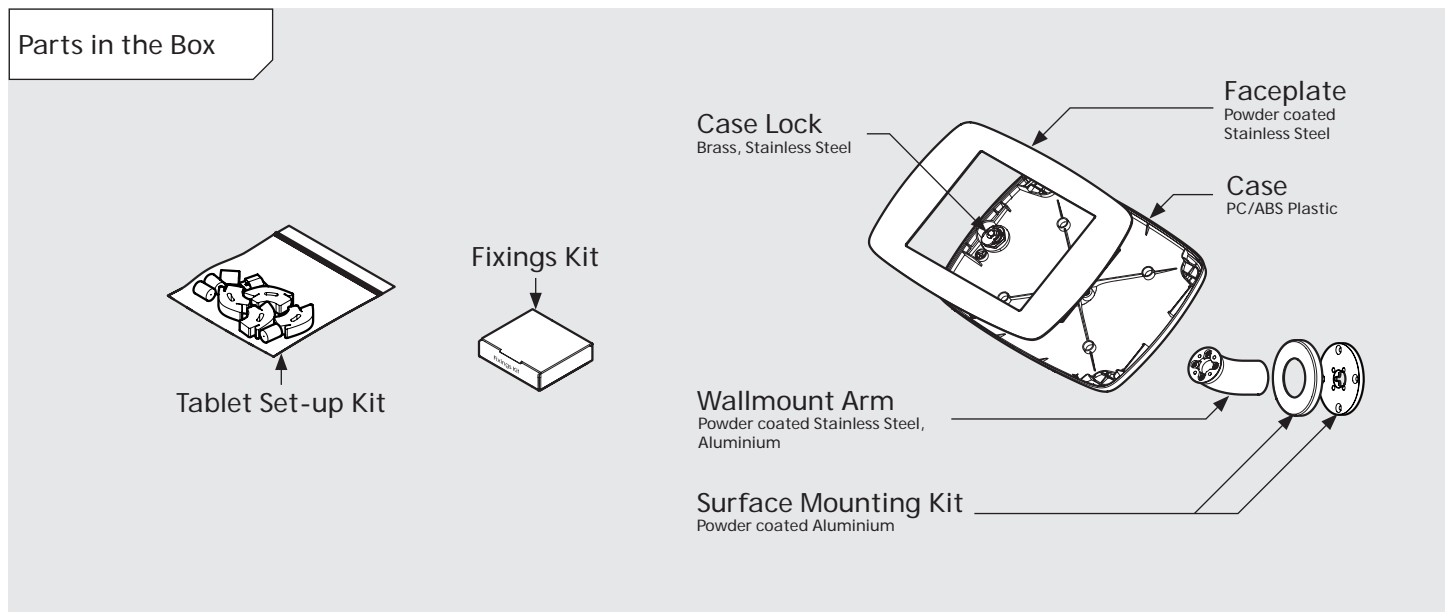

- iPad Pro 12.9" 1st Gen
- iPad Pro 12.9" 2nd Gen
- iPad Pro 12.9" 3rd Gen
- Microsoft Surface Pro 4
- Microsoft Surface Pro 5

PRODUCT DATA SHEET - BOUNCEPAD WALLMOUNT

Case: Mini
Arm: Wallmount
Mounting: Fixing from Below
 Fixing from Above
Packaged weight: 1.66kg
Colour: White
 Black