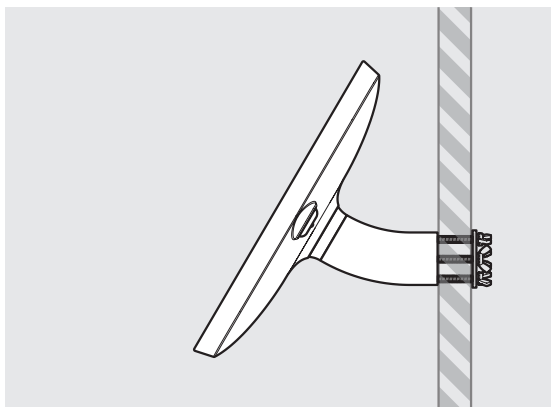

Midi Case supported devices:

- iPad 6th Gen
- iPad 5th Gen
- iPad 4th Gen
- iPad 3rd Gen
- iPad Pro 9.7
- iPad Air 1
- iPad Air 2
- Samsung Tab S2 9.7
- Samsung Tab S3 9.7
- Samsung Tab A 9.7