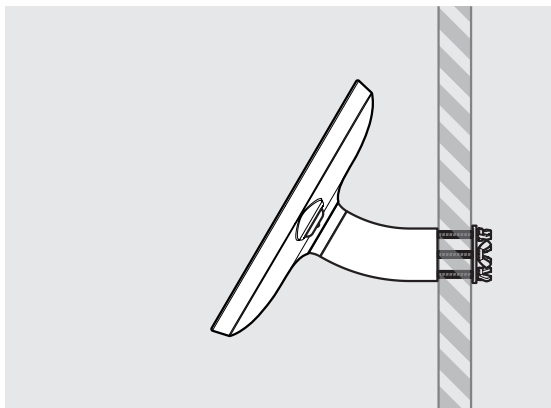

Mini Case supported devices:

- iPad Mini 1
- iPad Mini 2
- iPad Mini 3
- iPad Mini 4
- iPad Mini (2019)