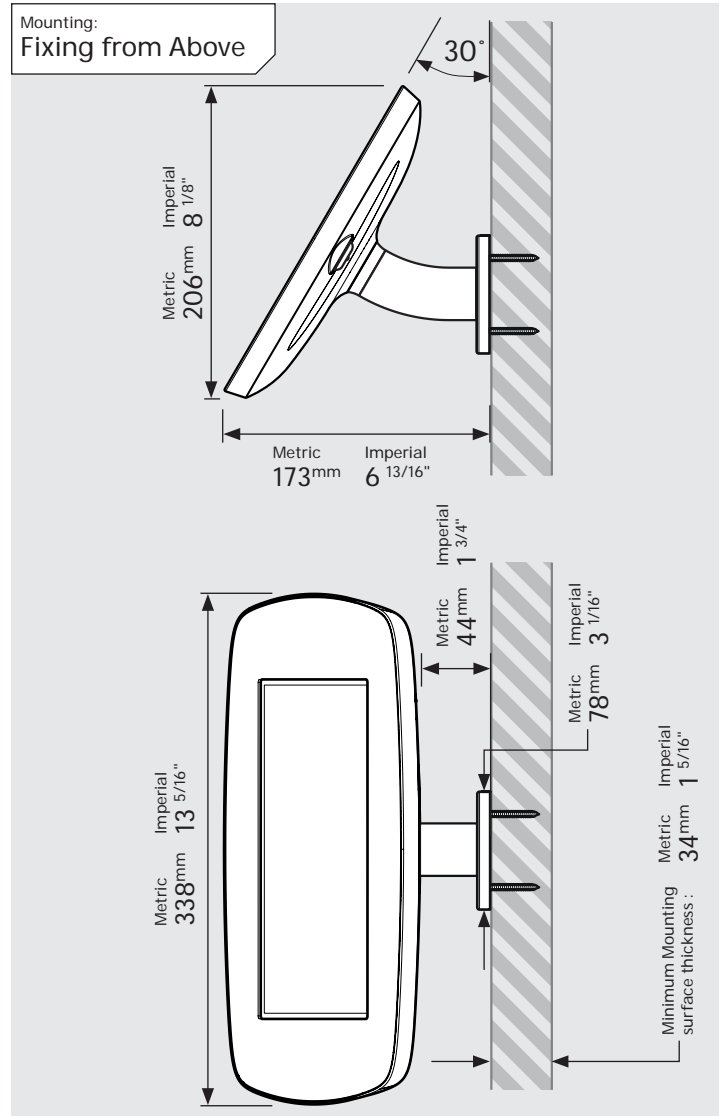

- iPad Pro 12.9" 1st Gen
- iPad Pro 12.9" 2nd Gen
- iPad Pro 12.9" 3rd Gen
- Microsoft Surface Pro 4
- Microsoft Surface Pro 5

PRODUCT DATA SHEET - BOUNCEPAD WALLMOUNT

Case: Mini
Arm: Wallmount
Mounting: Fixing from Below
 Fixing from Above
Packaged weight: 1.66kg
Colour: White
 Black

PRODUCT DATA SHEET - BOUNCEPAD WALLMOUNT

bouncepad®

Case: Midi Arm: Wallmount Mounting: Fixing from Below
 Fixing from Above Packaged weight: 1.84kg Colour: White
 Black

Parts in the Box

PRODUCT DATA SHEET - BOUNCEPAD WALLMOUNT

Case:	Arm:	Mounting:	Packaged weight:	Colour:
Maxi	Wallmount	Fixing from Below	2.07kg	White Black
		Fixing from Above		

Parts in the Box

PRODUCT DATA SHEET - BOUNCEPAD WALLMOUNT

bouncepad®

Case: Mega Arm: Wallmount Mounting: Fixing from Below
 Fixing from Above Packaged weight: 2.46kg Colour: White
 Black