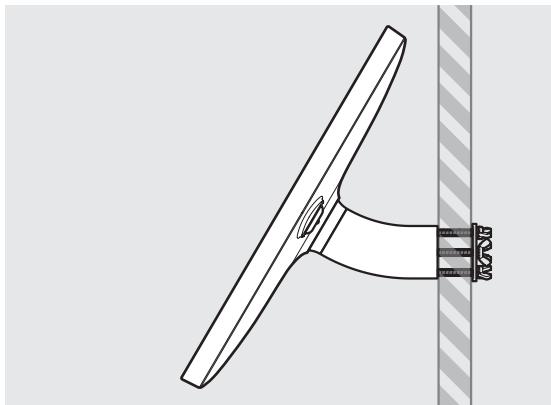

- iPad Pro 12.9" 1st Gen
- iPad Pro 12.9" 2nd Gen
- iPad Pro 12.9" 3rd Gen
- Microsoft Surface Pro 4
- Microsoft Surface Pro 5

PRODUCT DATA SHEET - BOUNCEPAD WALLMOUNT

Case: Mini
Arm: Wallmount
Mounting: Fixing from Below
 Fixing from Above
Packaged weight: 1.66kg
Colour: White
 Black