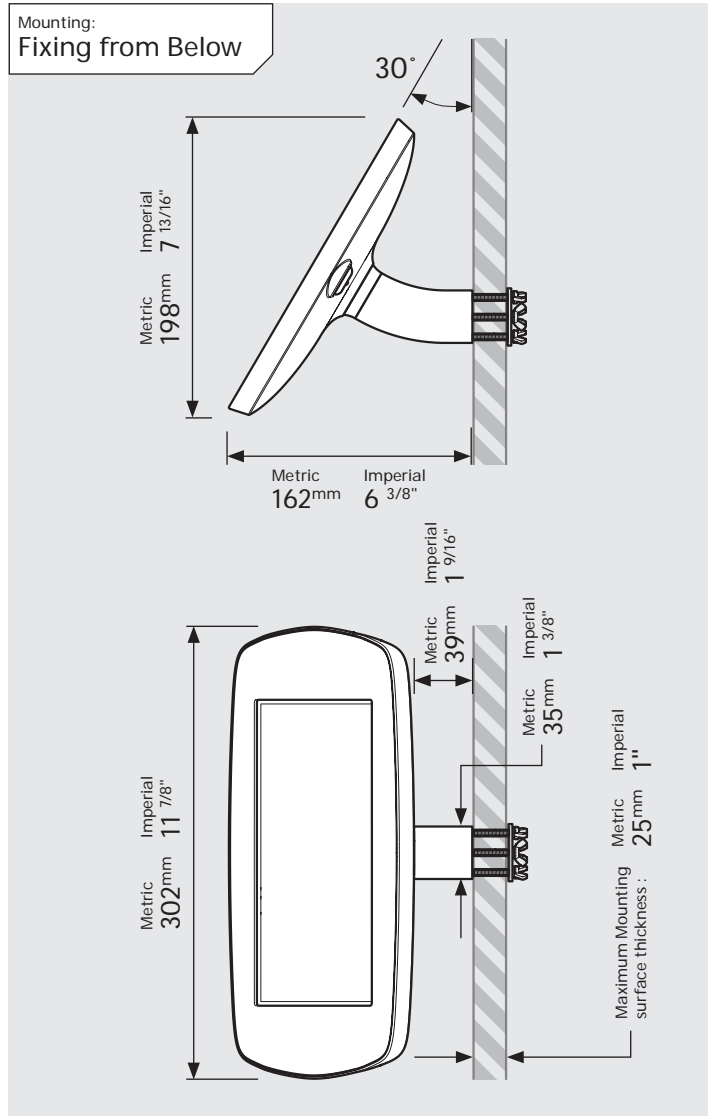

- iPad Pro 12.9" 1st Gen
- iPad Pro 12.9" 2nd Gen
- iPad Pro 12.9" 3rd Gen
- Microsoft Surface Pro 4
- Microsoft Surface Pro 5

PRODUCT DATA SHEET - BOUNCEPAD WALLMOUNT

Case: Mini
Arm: Wallmount
Mounting: Fixing from Below
 Fixing from Above
Packaged weight: 1.66kg
Colour: White
 Black

PRODUCT DATA SHEET - BOUNCEPAD WALLMOUNT

bouncepad®

Case: Midi Arm: Wallmount Mounting: Fixing from Below
 Fixing from Above Packaged weight: 1.84kg Colour: White
 Black

Parts in the Box

PRODUCT DATA SHEET - BOUNCEPAD WALLMOUNT

Case:	Arm:	Mounting:	Packaged weight:	Colour:
Maxi	Wallmount	Fixing from Below	2.07kg	White Black
		Fixing from Above		

Parts in the Box

PRODUCT DATA SHEET - BOUNCEPAD WALLMOUNT

bouncepad®

Case: Mega Arm: Wallmount Mounting: Fixing from Below
 Fixing from Above Packaged weight: 2.46kg Colour: White
 Black