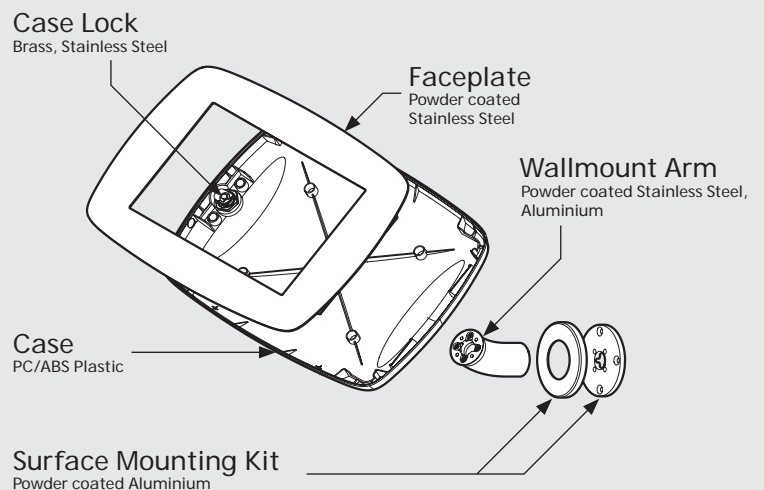

Parts in the Box