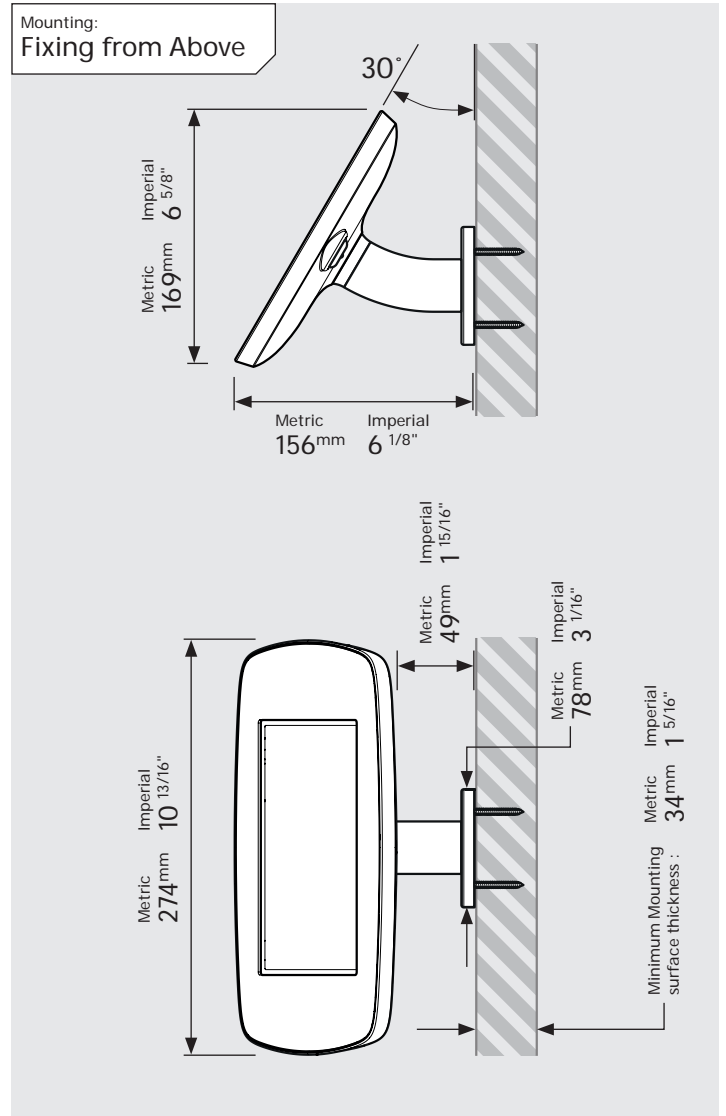

- iPad Pro 12.9" 1st Gen
- iPad Pro 12.9" 2nd Gen
- iPad Pro 12.9" 3rd Gen
- Microsoft Surface Pro 4
- Microsoft Surface Pro 5

PRODUCT DATA SHEET - BOUNCEPAD WALLMOUNT

Case: Mini
Arm: Wallmount
Mounting: Fixing from Below
 Fixing from Above
Packaged weight: 1.66kg
Colour: White
 Black

PRODUCT DATA SHEET - BOUNCEPAD WALLMOUNT

bouncepad®

Case: Midi Arm: Wallmount Mounting: Fixing from Below
 Fixing from Above Packaged weight: 1.84kg Colour: White
 Black

Parts in the Box

PRODUCT DATA SHEET - BOUNCEPAD WALLMOUNT

Case:	Arm:	Mounting:	Packaged weight:	Colour:
Maxi	Wallmount	Fixing from Below	2.07kg	White Black
		Fixing from Above		

Parts in the Box

PRODUCT DATA SHEET - BOUNCEPAD WALLMOUNT

bouncepad®

Case: Mega Arm: Wallmount Mounting: Fixing from Below
 Fixing from Above Packaged weight: 2.46kg Colour: White
 Black