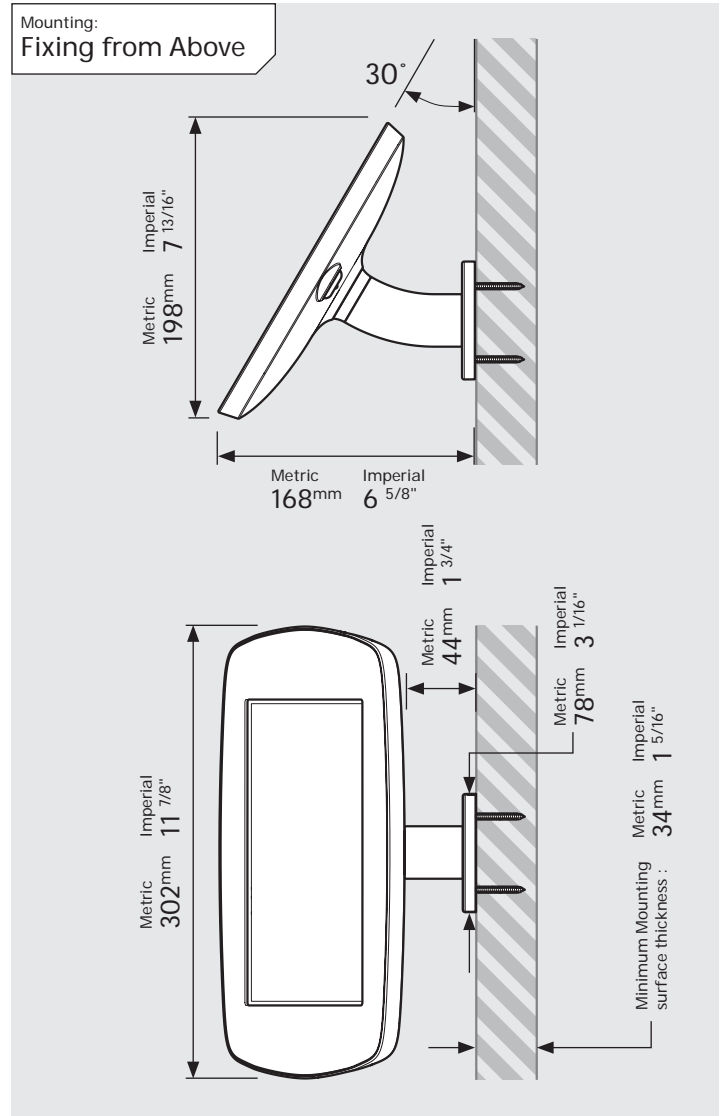

- iPad Pro 12.9" 1st Gen
- iPad Pro 12.9" 2nd Gen
- iPad Pro 12.9" 3rd Gen
- Microsoft Surface Pro 4
- Microsoft Surface Pro 5

PRODUCT DATA SHEET - BOUNCEPAD WALLMOUNT

Case: Mini
Arm: Wallmount
Mounting: Fixing from Below
 Fixing from Above
Packaged weight: 1.66kg
Colour: White
 Black

PRODUCT DATA SHEET - BOUNCEPAD WALLMOUNT

bouncepad®

Case: Midi Arm: Wallmount Mounting: Fixing from Below
 Fixing from Above Packaged weight: 1.84kg Colour: White
 Black

Parts in the Box

PRODUCT DATA SHEET - BOUNCEPAD WALLMOUNT

Case:	Arm:	Mounting:	Packaged weight:	Colour:
Maxi	Wallmount	Fixing from Below	2.07kg	White Black
		Fixing from Above		

Parts in the Box

PRODUCT DATA SHEET - BOUNCEPAD WALLMOUNT

bouncepad®

Case: Mega Arm: Wallmount Mounting: Fixing from Below
 Fixing from Above Packaged weight: 2.46kg Colour: White
 Black