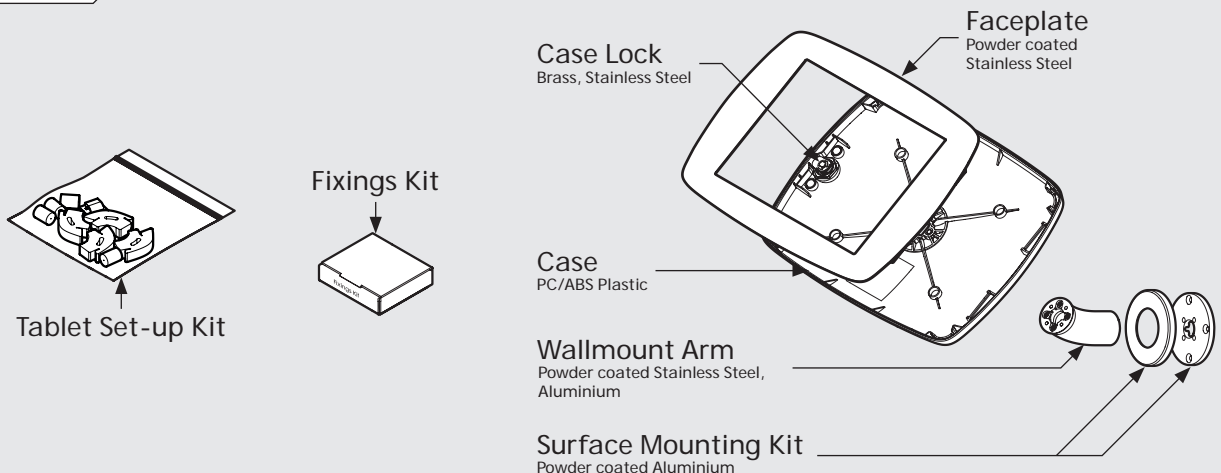

Parts in the Box