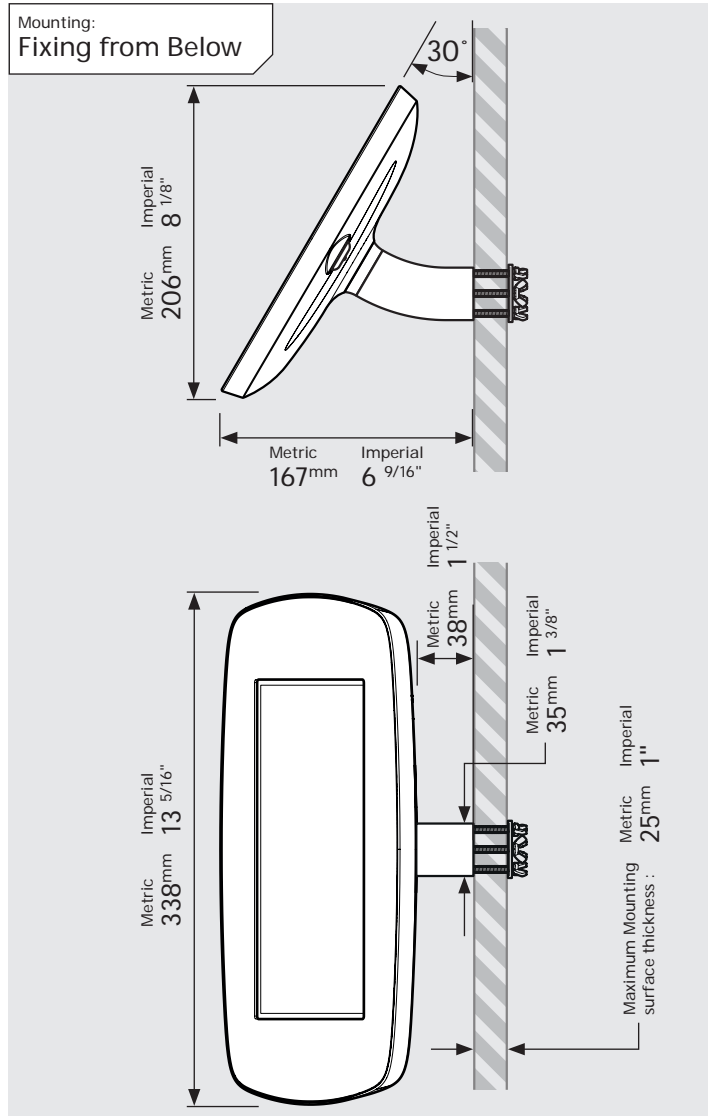

- iPad Pro 12.9" 1st Gen
- iPad Pro 12.9" 2nd Gen
- iPad Pro 12.9" 3rd Gen
- Microsoft Surface Pro 4
- Microsoft Surface Pro 5

PRODUCT DATA SHEET - BOUNCEPAD WALLMOUNT

Case: Mini
Arm: Wallmount
Mounting: Fixing from Below
 Fixing from Above
Packaged weight: 1.66kg
Colour: White
 Black

PRODUCT DATA SHEET - BOUNCEPAD WALLMOUNT

bouncepad®

Case: Midi Arm: Wallmount Mounting: Fixing from Below
 Fixing from Above Packaged weight: 1.84kg Colour: White
 Black

Parts in the Box

PRODUCT DATA SHEET - BOUNCEPAD WALLMOUNT

Case:	Arm:	Mounting:	Packaged weight:	Colour:
Maxi	Wallmount	Fixing from Below	2.07kg	White Black
		Fixing from Above		

Parts in the Box

PRODUCT DATA SHEET - BOUNCEPAD WALLMOUNT

bouncepad®

Case: Mega Arm: Wallmount Mounting: Fixing from Below
 Fixing from Above Packaged weight: 2.46kg Colour: White
 Black