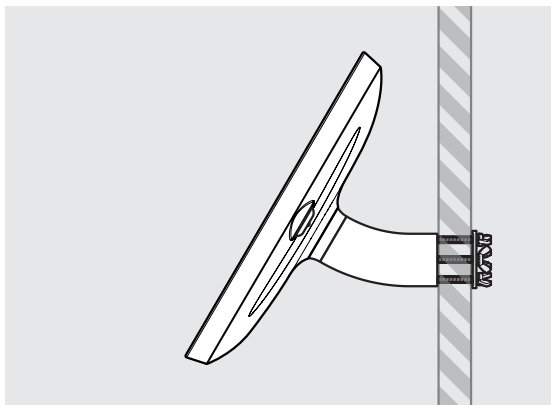

Maxi Case supported devices:

- iPad Pro 10.5
- iPad Pro 11.0
- iPad Air (2019)
- Samsung Tab A6 10.1
- Samsung Tab A 10.1
- Samsung Tab A 10.5
- Samsung Tab 4 10.1
- Microsoft Surface Go