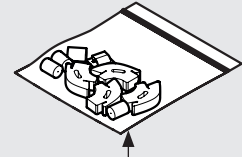

# PRODUCT DATA SHEET - BOUNCEPAD VESA

**bouncepad**<sup>®</sup>

<b>Case:</b>	<b>Arm:</b>	<b>Mounting:</b>	<b>Packaged weight:</b>	<b>Colour:</b>
Maxi	Vesa	Not Applicable	2.04kg	White Black

## Parts in the Box

Fixings Kit

Tablet Set-up Kit

Case Lock  
Brass, Stainless Steel

Faceplate  
Powder coated  
Stainless Steel

Case  
PC/ABS Plastic

Vesa Mount  
Powder coated Steel,  
Aluminium