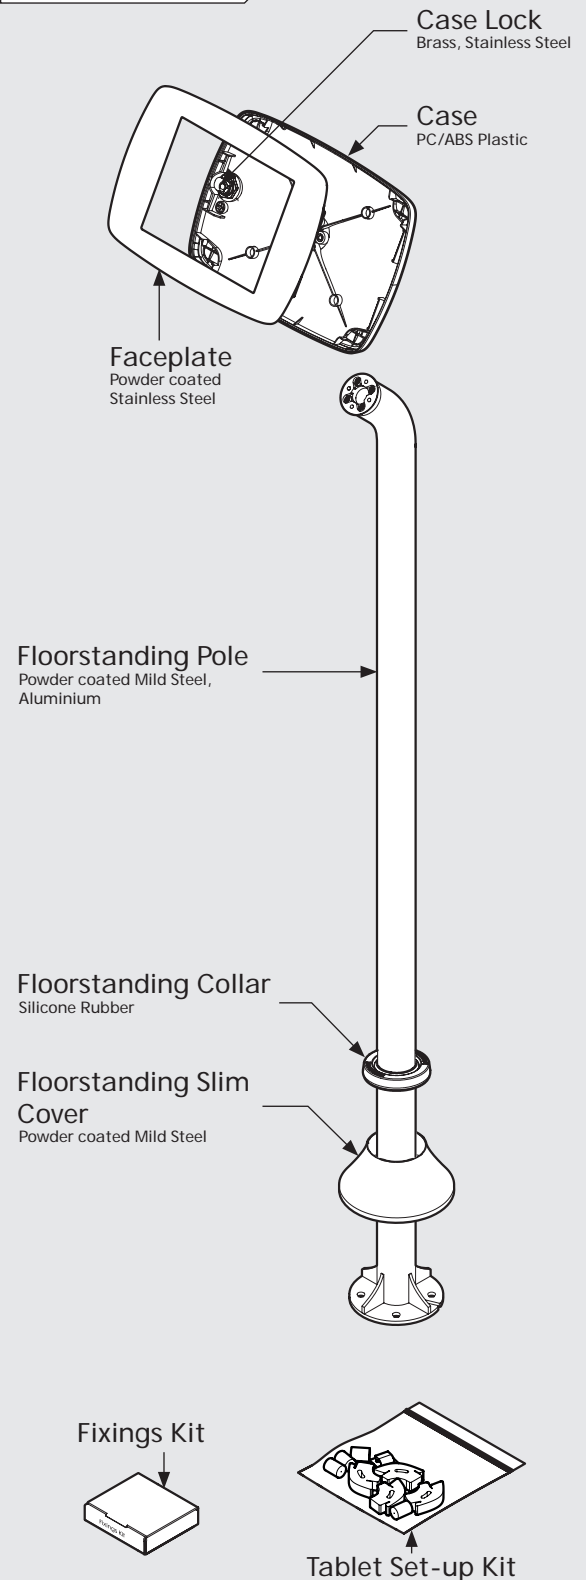

* Cable is not included for the Surface Pro 4 or Surface Pro 5 Tablets.

PRODUCT DATA SHEET - BOUNCEPAD FLOORSTANDING SLIM

bouncepad[®]

Case:	Arm:	Mounting:	Packaged weight:	Colour:
Mini	Floorstanding Slim	Fixing from Above	6.91kg	White Black

Parts in the Box

PRODUCT DATA SHEET - BOUNCEPAD FLOORSTANDING SLIM

bouncepad[®]

Case:	Arm:	Mounting:	Packaged weight:	Colour:
Midi	Floorstanding Slim	Fixing from Above	7.09kg	White Black

PRODUCT DATA SHEET - BOUNCEPAD FLOORSTANDING SLIM

bouncepad[®]

Case:	Arm:	Mounting:	Packaged weight:	Colour:
Maxi	Floorstanding Slim	Fixing from Above	7.32kg	White Black

PRODUCT DATA SHEET - BOUNCEPAD FLOORSTANDING SLIM

bouncepad[®]

Case:	Arm:	Mounting:	Packaged weight:	Colour:
Mega	Floorstanding Slim	Fixing from Above	7.71kg	White Black