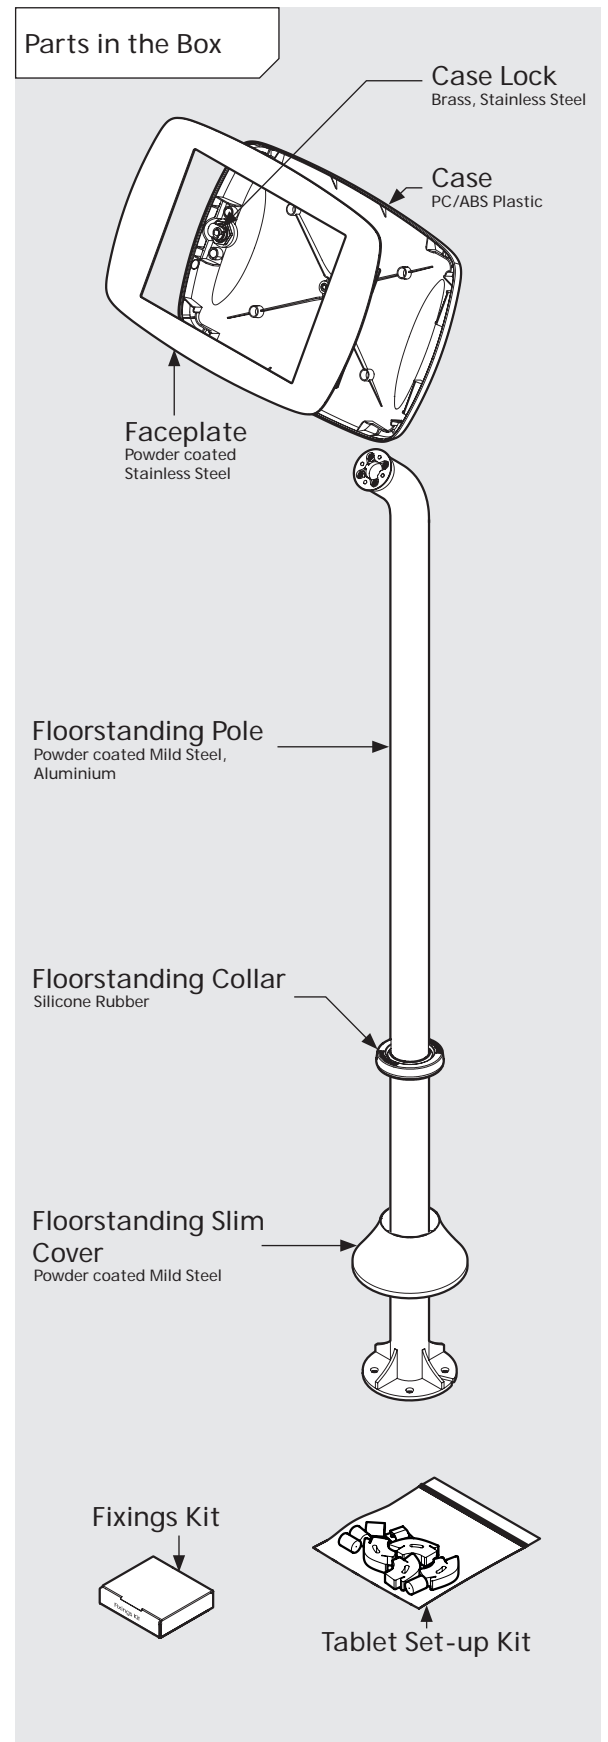

* Cable is not included for the Surface Pro 4 or Surface Pro 5 Tablets.

PRODUCT DATA SHEET - BOUNCEPAD FLOORSTANDING SLIM

bouncepad[®]

Case:	Arm:	Mounting:	Packaged weight:	Colour:
Mini	Floorstanding Slim	Fixing from Above	6.91kg	White Black

Parts in the Box

PRODUCT DATA SHEET - BOUNCEPAD FLOORSTANDING SLIM

bouncepad[®]

Case:	Arm:	Mounting:	Packaged weight:	Colour:
Midi	Floorstanding Slim	Fixing from Above	7.09kg	White Black

PRODUCT DATA SHEET - BOUNCEPAD FLOORSTANDING SLIM

bouncepad[®]

Case:	Arm:	Mounting:	Packaged weight:	Colour:
Maxi	Floorstanding Slim	Fixing from Above	7.32kg	White Black

PRODUCT DATA SHEET - BOUNCEPAD FLOORSTANDING SLIM

bouncepad[®]

Case:	Arm:	Mounting:	Packaged weight:	Colour:
Mega	Floorstanding Slim	Fixing from Above	7.71kg	White Black