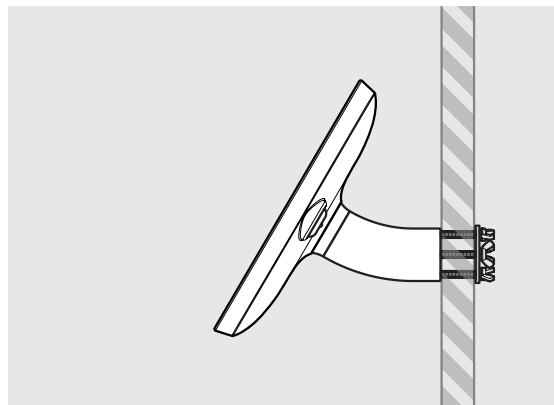

Mini Case supported devices:

- iPad Mini 1
- iPad Mini 2
- iPad Mini 3
- iPad Mini 4
- iPad Mini (2019)

Midi Case supported devices:

- iPad 6th Gen
- iPad 5th Gen
- iPad 4th Gen
- iPad 3rd Gen
- iPad Pro 9.7
- iPad Air 1
- iPad Air 2
- Samsung Tab S2 9.7
- Samsung Tab S3 9.7
- Samsung Tab A 9.7

Maxi Case supported devices:

- iPad Pro 10.5
- iPad Pro 11.0
- iPad Air (2019)
- Samsung Tab A6 10.1
- Samsung Tab A 10.1
- Samsung Tab A 10.5
- Samsung Tab 4 10.1
- Microsoft Surface Go

Mega Case supported devices:

- iPad Pro 12.9" 1st Gen
- iPad Pro 12.9" 2nd Gen
- iPad Pro 12.9" 3rd Gen
- Microsoft Surface Pro 4
- Microsoft Surface Pro 5