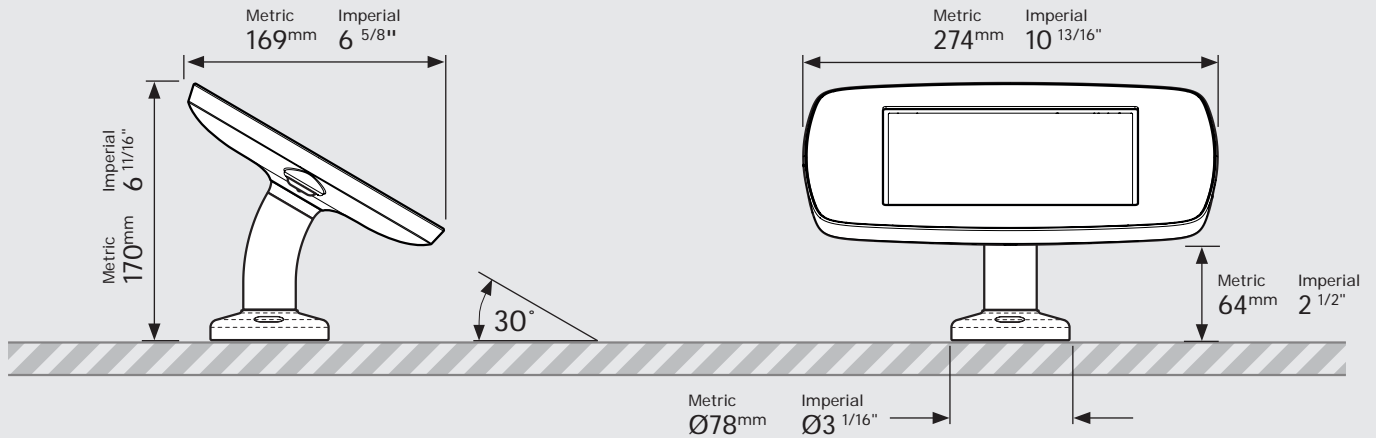

- iPad Pro 12.9" 1st Gen
- iPad Pro 12.9" 2nd Gen
- iPad Pro 12.9" 3rd Gen
- Microsoft Surface Pro 4
- Microsoft Surface Pro 5

PRODUCT DATA SHEET - BOUNCEPAD SWIVEL DESK

bouncepad[®]

Case: Mini **Arm:** Desk **Mounting:** Freestanding Base **Packaged weight:** 3.6kg **Colour:** White
Black

Dimensions

Parts in the Box

PRODUCT DATA SHEET - BOUNCEPAD SWIVEL DESK

bouncepad[®]

Case: Midi **Arm:** Desk **Mounting:** Freestanding Base **Packaged weight:** 3.8kg **Colour:** White
Black

PRODUCT DATA SHEET - BOUNCEPAD SWIVEL DESK

Silver Only

Compact Rotate Dimensions

Fixing from Below

Maximum Mounting surface thickness : Metric 25mm Imperial 1"

Fixing from Above

Minimum Mounting surface thickness : Metric 34mm Imperial 1 5/16"