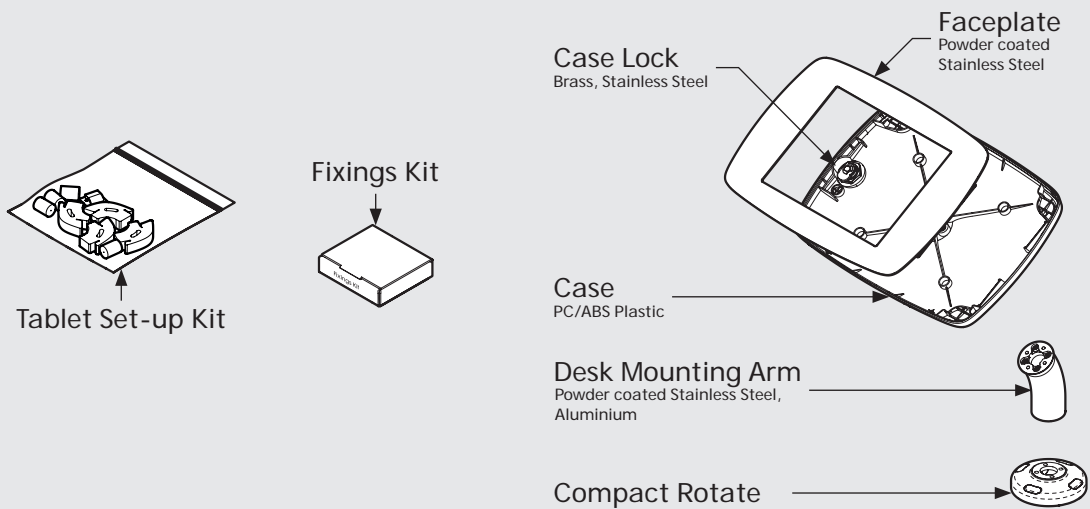

- iPad Pro 12.9" 1st Gen
- iPad Pro 12.9" 2nd Gen
- iPad Pro 12.9" 3rd Gen
- Microsoft Surface Pro 4
- Microsoft Surface Pro 5

PRODUCT DATA SHEET - BOUNCEPAD SWIVEL DESK

bouncepad[®]

Case: Mini **Arm:** Desk **Mounting:** Freestanding Base **Packaged weight:** 3.6kg **Colour:** White
Black

Dimensions

Parts in the Box

PRODUCT DATA SHEET - BOUNCEPAD SWIVEL DESK

bouncepad[®]

Case: Midi **Arm:** Desk **Mounting:** Freestanding Base **Packaged weight:** 3.8kg **Colour:** White
Black

PRODUCT DATA SHEET - BOUNCEPAD SWIVEL DESK