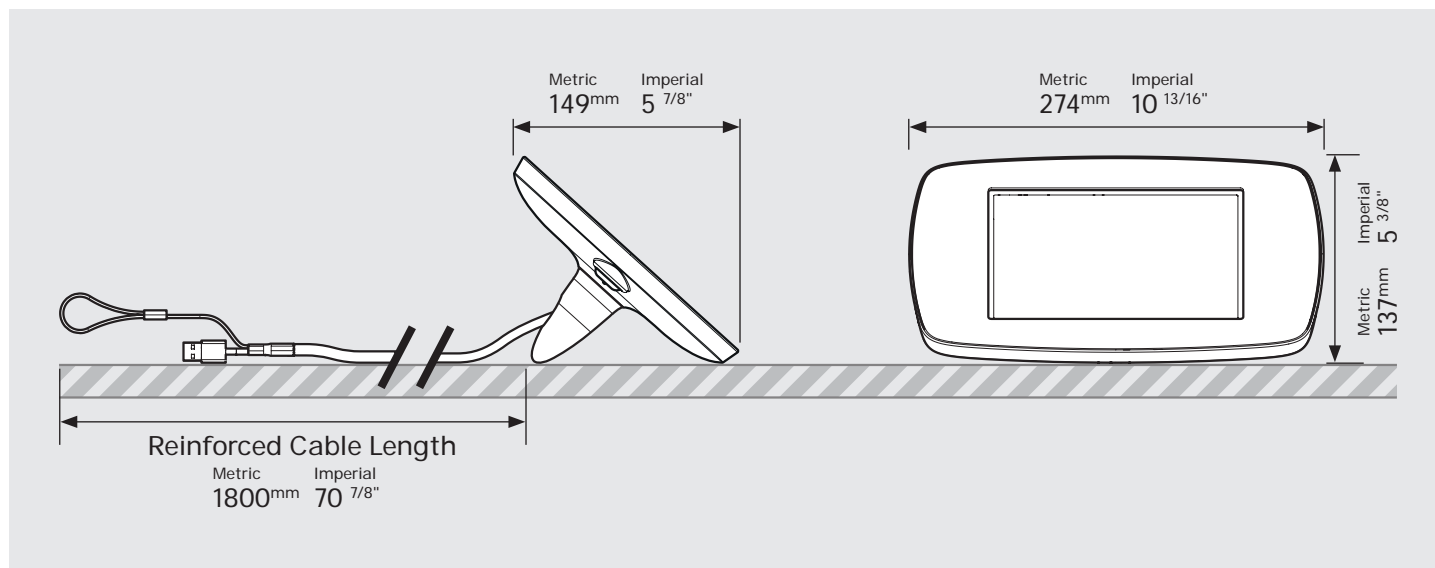

PRODUCT DATA SHEET - BOUNCEPAD LOUNGE

bouncepad[®]

Case:	Arm:	Mounting:	Packaged weight:	Colour:
Mini	Lounge	Not Applicable	1.44kg	White Black

Parts in the Box

PRODUCT DATA SHEET - BOUNCEPAD LOUNGE

bouncepad[®]

Case:	Arm:	Mounting:	Packaged weight:	Colour:
Midi	Lounge	Not Applicable	1.62kg	White Black

Parts in the Box

PRODUCT DATA SHEET - BOUNCEPAD LOUNGE

bouncepad[®]

Case:	Arm:	Mounting:	Packaged weight:	Colour:
Maxi	Lounge	Not Applicable	1.85kg	White Black

Parts in the Box

PRODUCT DATA SHEET - BOUNCEPAD LOUNGE

bouncepad[®]

Case:	Arm:	Mounting:	Packaged weight:	Colour:
Mega	Lounge	Not Applicable	2.24kg	White Black