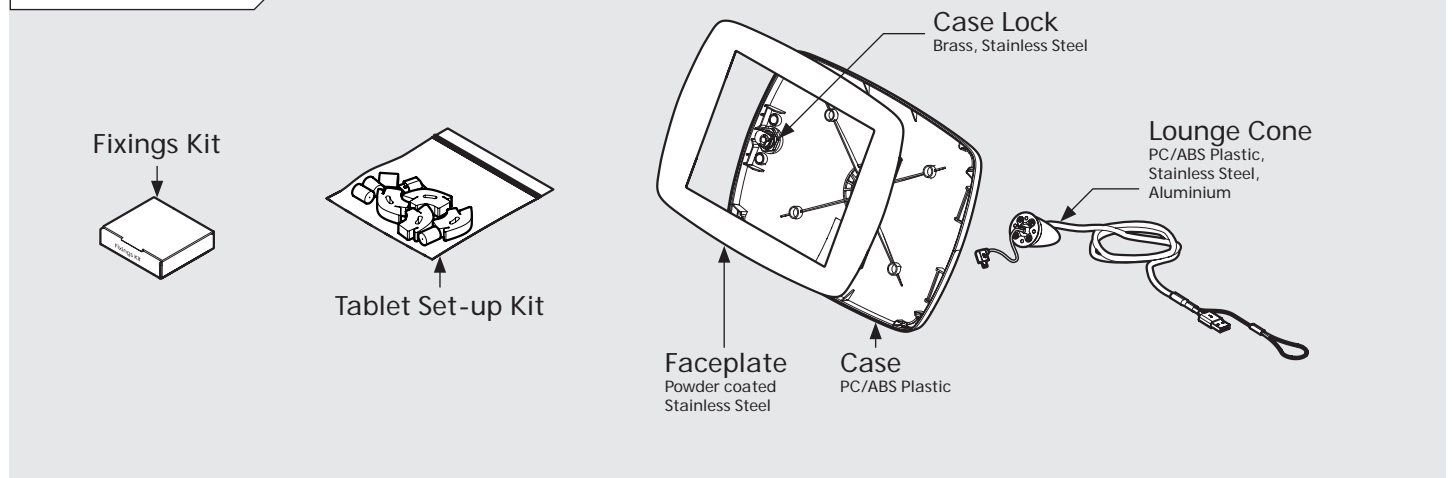

PRODUCT DATA SHEET - BOUNCEPAD LOUNGE

bouncepad[®]

Case:	Arm:	Mounting:	Packaged weight:	Colour:
Mini	Lounge	Not Applicable	1.44kg	White Black

Parts in the Box

PRODUCT DATA SHEET - BOUNCEPAD LOUNGE

bouncepad[®]

Case:	Arm:	Mounting:	Packaged weight:	Colour:
Midi	Lounge	Not Applicable	1.62kg	White Black

Parts in the Box

PRODUCT DATA SHEET - BOUNCEPAD LOUNGE

bouncepad[®]

Case:	Arm:	Mounting:	Packaged weight:	Colour:
Maxi	Lounge	Not Applicable	1.85kg	White Black