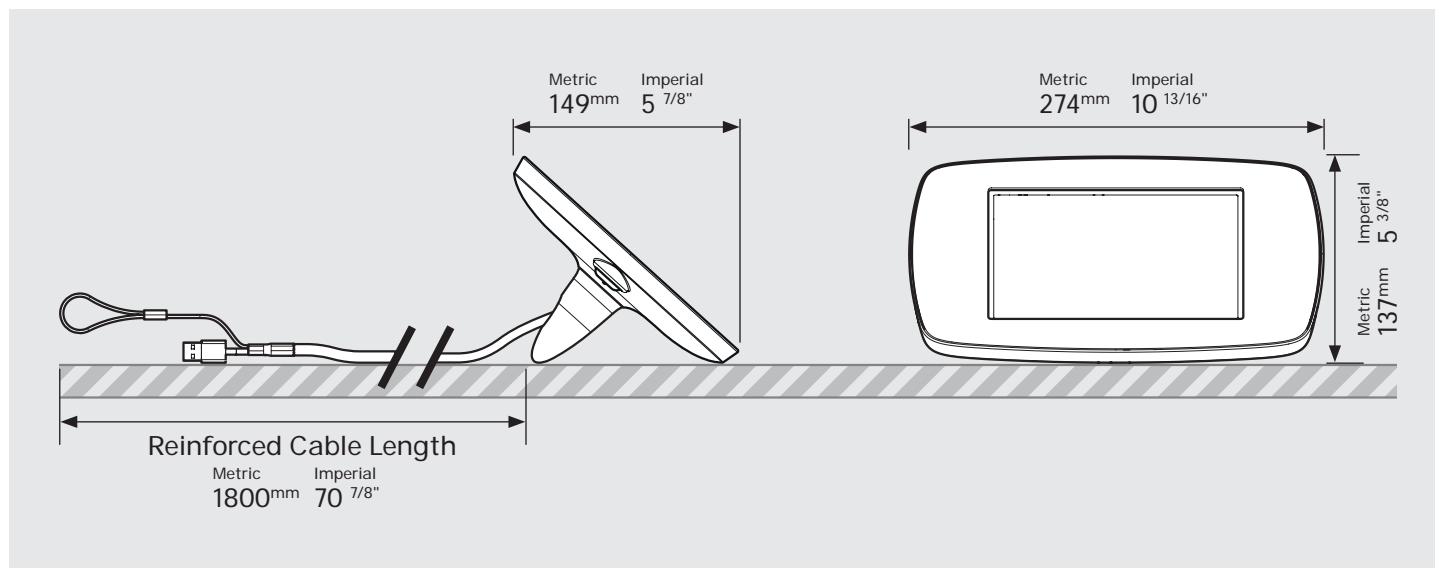

PRODUCT DATA SHEET - BOUNCEPAD LOUNGE

bouncepad[®]

Case:	Arm:	Mounting:	Packaged weight:	Colour:
Mini	Lounge	Not Applicable	1.44kg	White Black

Parts in the Box

PRODUCT DATA SHEET - BOUNCEPAD LOUNGE

bouncepad[®]

Case:	Arm:	Mounting:	Packaged weight:	Colour:
Midi	Lounge	Not Applicable	1.62kg	White Black

Parts in the Box

PRODUCT DATA SHEET - BOUNCEPAD LOUNGE

bouncepad[®]

Case:	Arm:	Mounting:	Packaged weight:	Colour:
Maxi	Lounge	Not Applicable	1.85kg	White Black