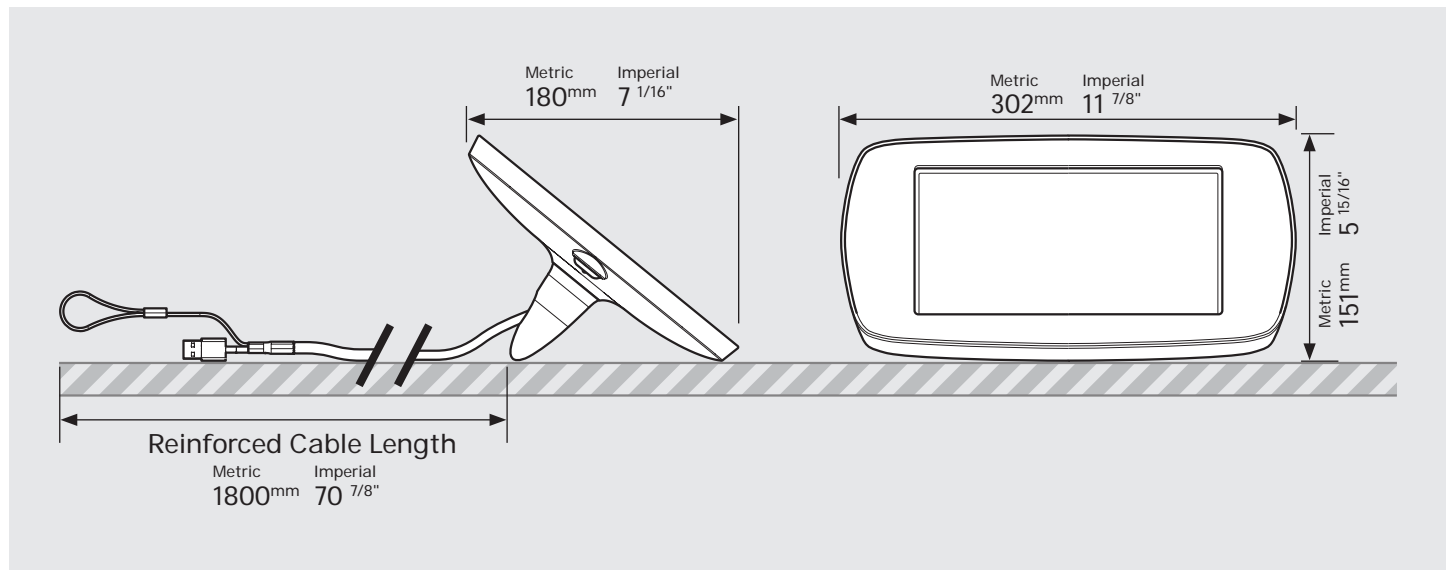

PRODUCT DATA SHEET - BOUNCEPAD LOUNGE

bouncepad[®]

Case:	Arm:	Mounting:	Packaged weight:	Colour:
Mini	Lounge	Not Applicable	1.44kg	White Black

Parts in the Box

PRODUCT DATA SHEET - BOUNCEPAD LOUNGE

bouncepad[®]

Case:	Arm:	Mounting:	Packaged weight:	Colour:
Midi	Lounge	Not Applicable	1.62kg	White Black

Parts in the Box

PRODUCT DATA SHEET - BOUNCEPAD LOUNGE

bouncepad[®]

Case:	Arm:	Mounting:	Packaged weight:	Colour:
Maxi	Lounge	Not Applicable	1.85kg	White Black