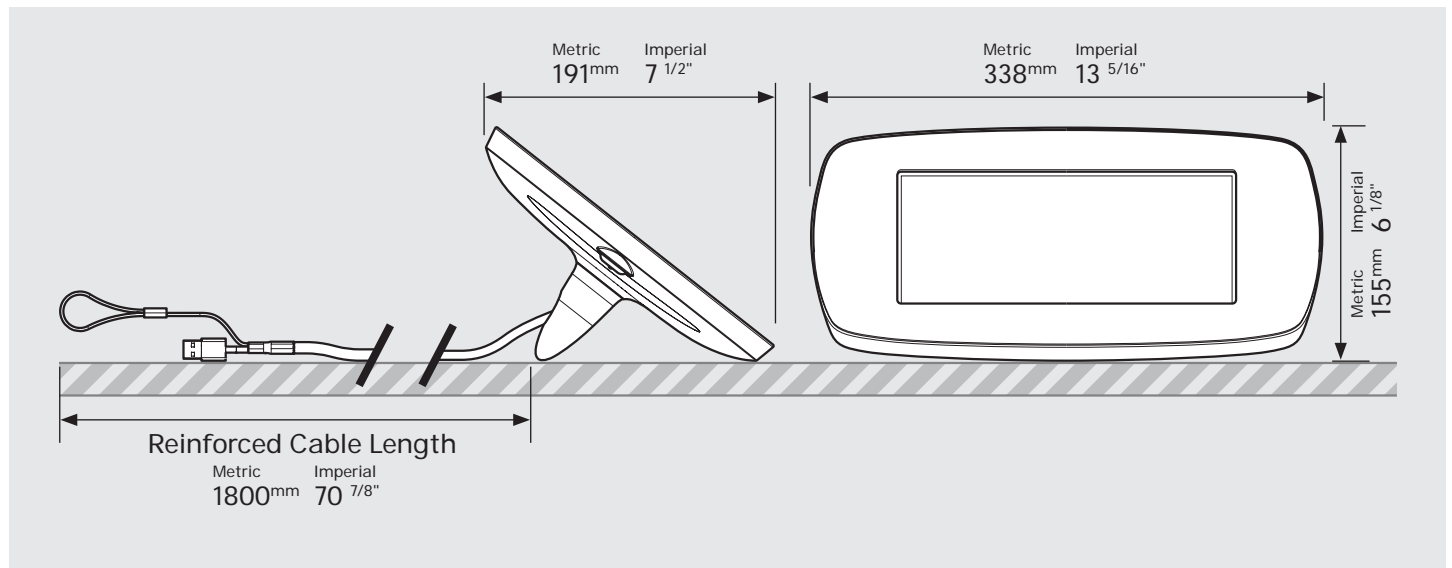

PRODUCT DATA SHEET - BOUNCEPAD LOUNGE

bouncepad[®]

Case:	Arm:	Mounting:	Packaged weight:	Colour:
Mini	Lounge	Not Applicable	1.44kg	White Black

Parts in the Box

PRODUCT DATA SHEET - BOUNCEPAD LOUNGE

bouncepad[®]

Case:	Arm:	Mounting:	Packaged weight:	Colour:
Midi	Lounge	Not Applicable	1.62kg	White Black

Parts in the Box

PRODUCT DATA SHEET - BOUNCEPAD LOUNGE

bouncepad[®]

Case:	Arm:	Mounting:	Packaged weight:	Colour:
Maxi	Lounge	Not Applicable	1.85kg	White Black

Parts in the Box

PRODUCT DATA SHEET - BOUNCEPAD LOUNGE

bouncepad®

Case:	Arm:	Mounting:	Packaged weight:	Colour:
Mega	Lounge	Not Applicable	2.24kg	White Black