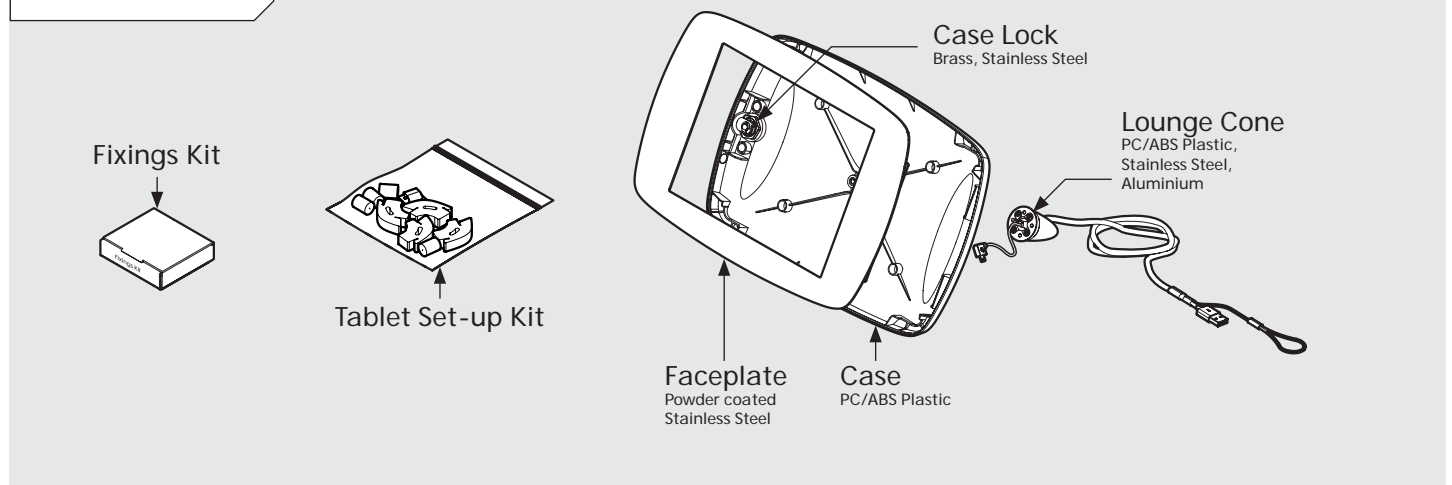

PRODUCT DATA SHEET - BOUNCEPAD LOUNGE

bouncepad[®]

Case:	Arm:	Mounting:	Packaged weight:	Colour:
Mini	Lounge	Not Applicable	1.44kg	White Black

Parts in the Box

PRODUCT DATA SHEET - BOUNCEPAD LOUNGE

bouncepad[®]

Case:	Arm:	Mounting:	Packaged weight:	Colour:
Midi	Lounge	Not Applicable	1.62kg	White Black

Parts in the Box

PRODUCT DATA SHEET - BOUNCEPAD LOUNGE

bouncepad[®]

Case:	Arm:	Mounting:	Packaged weight:	Colour:
Maxi	Lounge	Not Applicable	1.85kg	White Black

Parts in the Box

PRODUCT DATA SHEET - BOUNCEPAD LOUNGE

bouncepad®

Case:	Arm:	Mounting:	Packaged weight:	Colour:
Mega	Lounge	Not Applicable	2.24kg	White Black