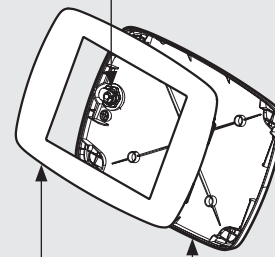

- iPad Pro 12.9" 1st Gen
- iPad Pro 12.9" 2nd Gen
- iPad Pro 12.9" 3rd Gen
- Microsoft Surface Pro 4
- Microsoft Surface Pro 5

PRODUCT DATA SHEET - BOUNCEPAD VESA

bouncepad[®]

Case:	Arm:	Mounting:	Packaged weight:	Colour:
Mini	Vesa	Not Applicable	1.63kg	White Black

Parts in the Box

Fixings Kit

Tablet Set-up Kit

Case Lock
Brass, Stainless Steel

Faceplate
Powder coated
Stainless Steel

Case
PC/ABS Plastic

Vesa Mount
Powder coated Steel,
Aluminium

PRODUCT DATA SHEET - BOUNCEPAD VESA