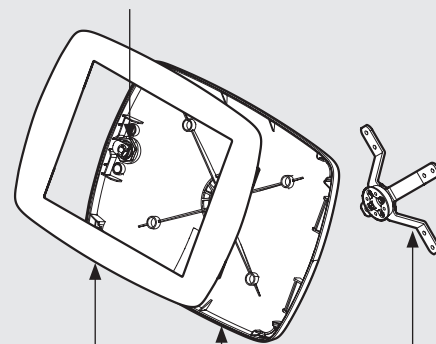

bouncepad[®]

Case:	Arm:	Mounting:	Packaged weight:	Colour:
Midi	Vesa	Not Applicable	1.81kg	White Black

Parts in the Box

Fixings Kit

Tablet Set-up Kit

Case Lock
Brass, Stainless Steel

Faceplate
Powder coated
Stainless Steel