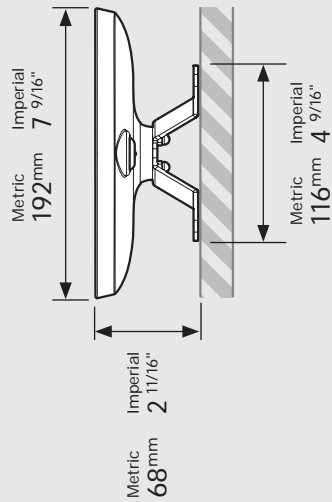

- iPad Pro 12.9" 1st Gen
- iPad Pro 12.9" 2nd Gen
- iPad Pro 12.9" 3rd Gen
- Microsoft Surface Pro 4
- Microsoft Surface Pro 5

PRODUCT DATA SHEET - BOUNCEPAD VESA

bouncepad[®]

Case:	Arm:	Mounting:	Packaged weight:	Colour:
Mini	Vesa	Not Applicable	1.63kg	White Black

bouncepad[®]

Case:	Arm:	Mounting:	Packaged weight:	Colour:
Midi	Vesa	Not Applicable	1.81kg	White Black

Parts in the Box

Fixings Kit

Tablet Set-up Kit

Case Lock
Brass, Stainless Steel

Faceplate
Powder coated
Stainless Steel

Case:	Arm:	Mounting:	Packaged weight:	Colour:
Mega	Vesa	Not Applicable	2.43kg	White Black

Parts in the Box