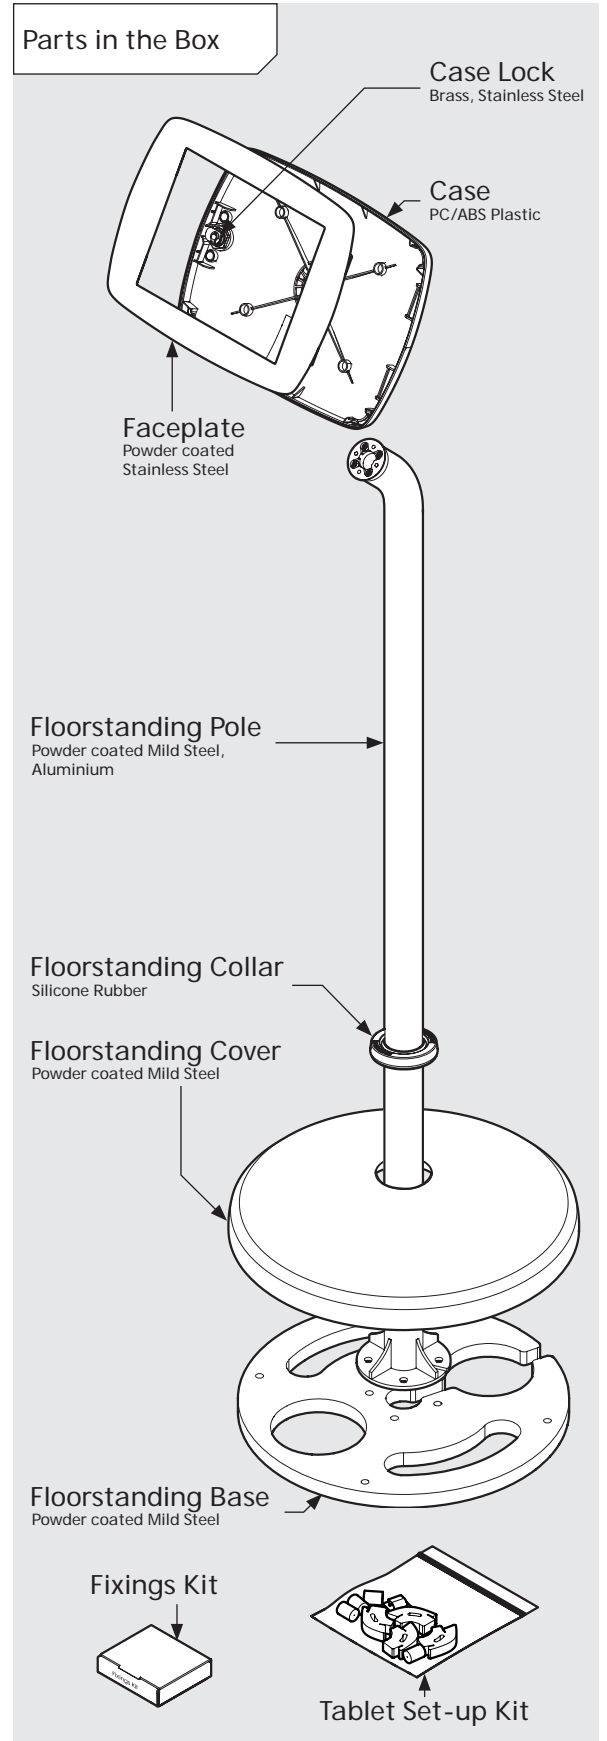

PRODUCT DATA SHEET - BOUNCEPAD FLOORSTANDING

bouncepad®

Case:	Arm:	Mounting:	Packaged weight:	Colour:
Midi	Floorstanding	Not Applicable	14.0kg	White Black