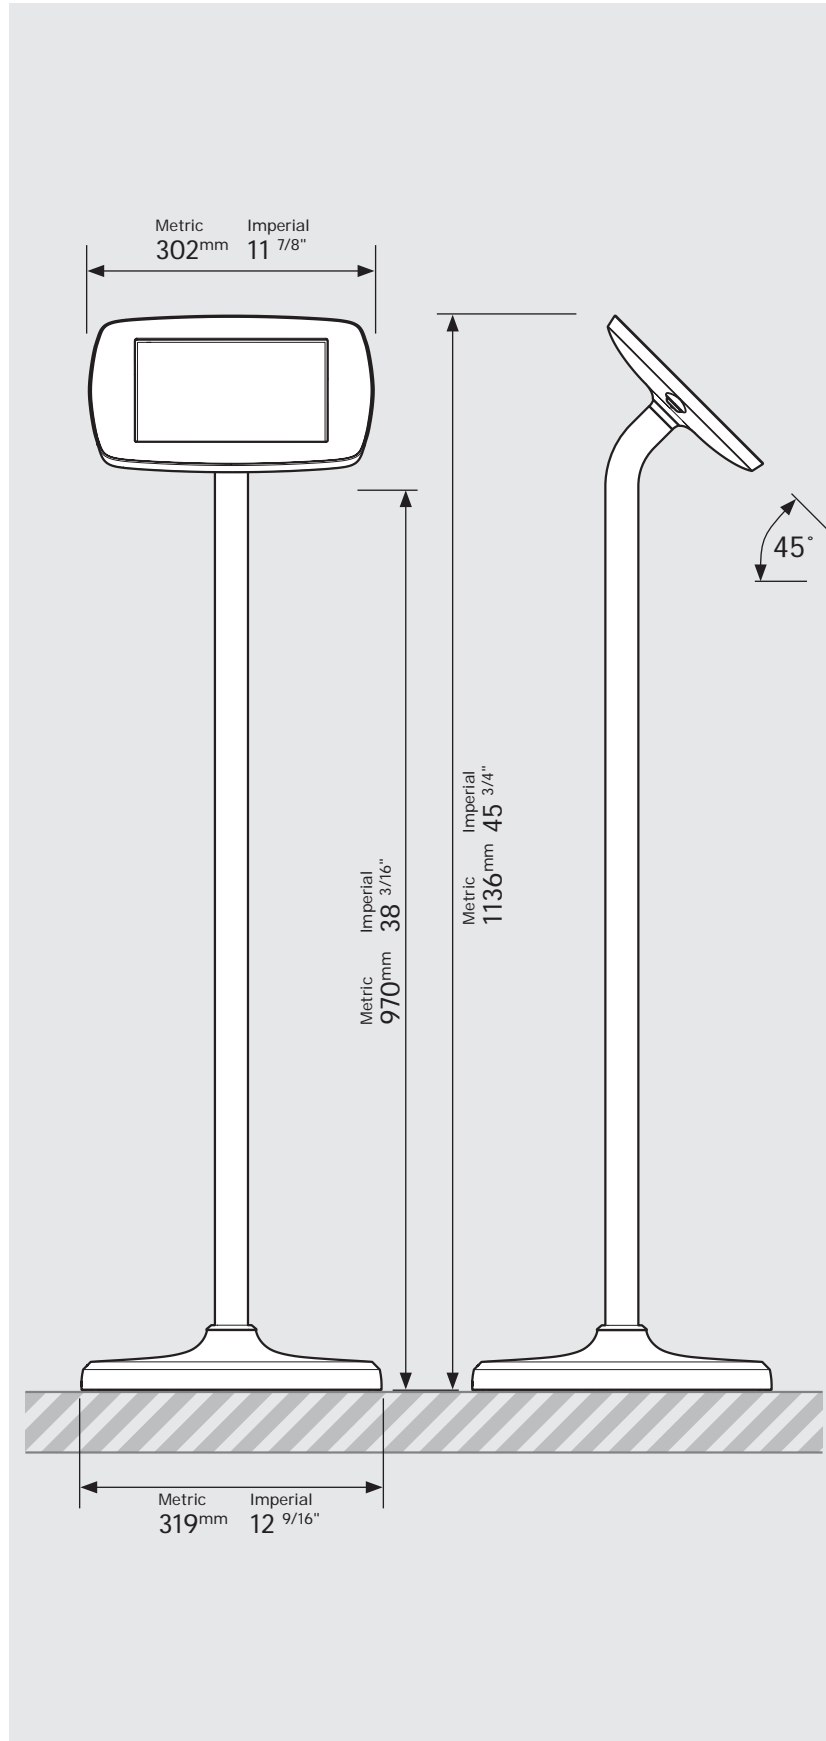

PRODUCT DATA SHEET - BOUNCEPAD FLOORSTANDING

bouncepad®

Case:	Arm:	Mounting:	Packaged weight:	Colour:
Midi	Floorstanding	Not Applicable	14.0kg	White Black