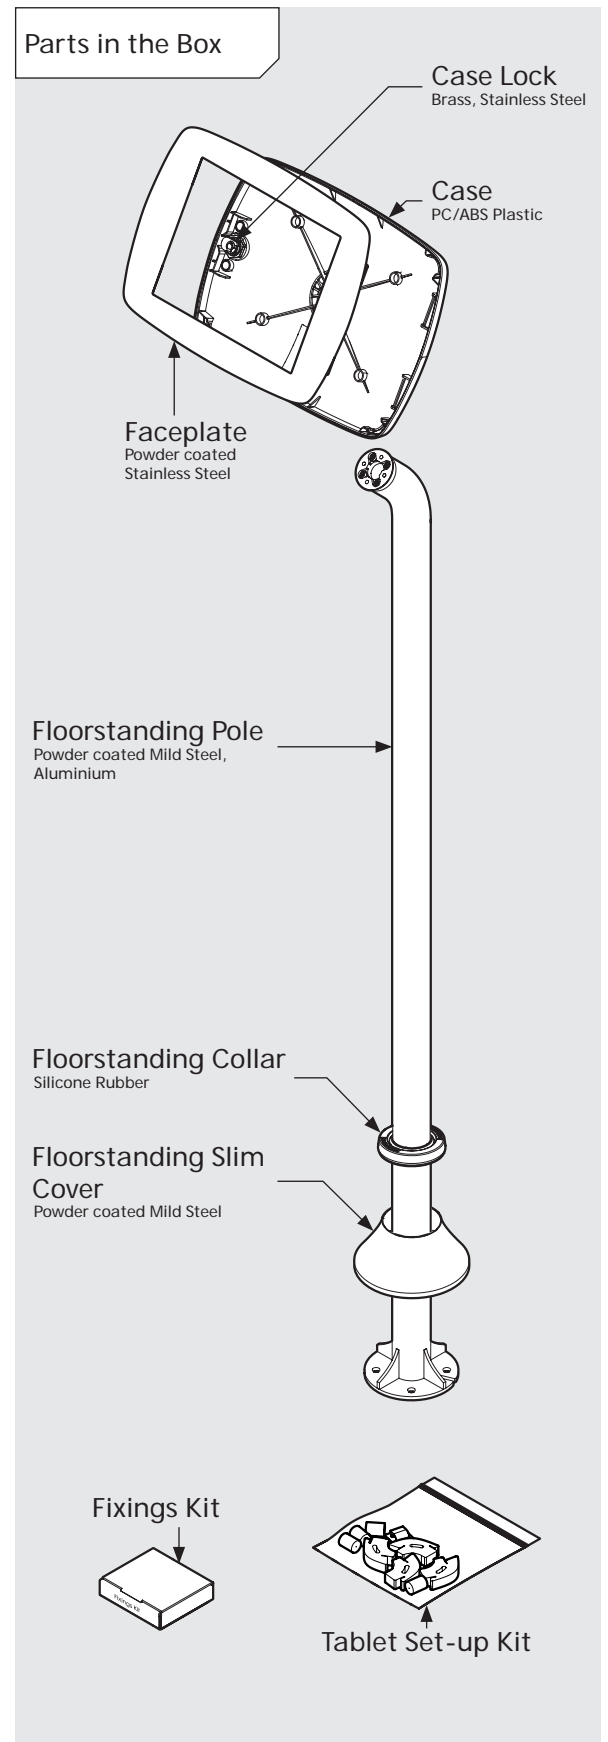

# PRODUCT DATA SHEET - BOUNCEPAD FLOORSTANDING SLIM

**bouncepad**<sup>®</sup>

<b>Case:</b>	<b>Arm:</b>	<b>Mounting:</b>	<b>Packaged weight:</b>	<b>Colour:</b>
Mini	Floorstanding Slim	Fixing from Above	6.91kg	White Black

# PRODUCT DATA SHEET - BOUNCEPAD FLOORSTANDING SLIM

**bouncepad**<sup>®</sup>

<b>Case:</b>	<b>Arm:</b>	<b>Mounting:</b>	<b>Packaged weight:</b>	<b>Colour:</b>
Midi	Floorstanding Slim	Fixing from Above	7.09kg	White Black