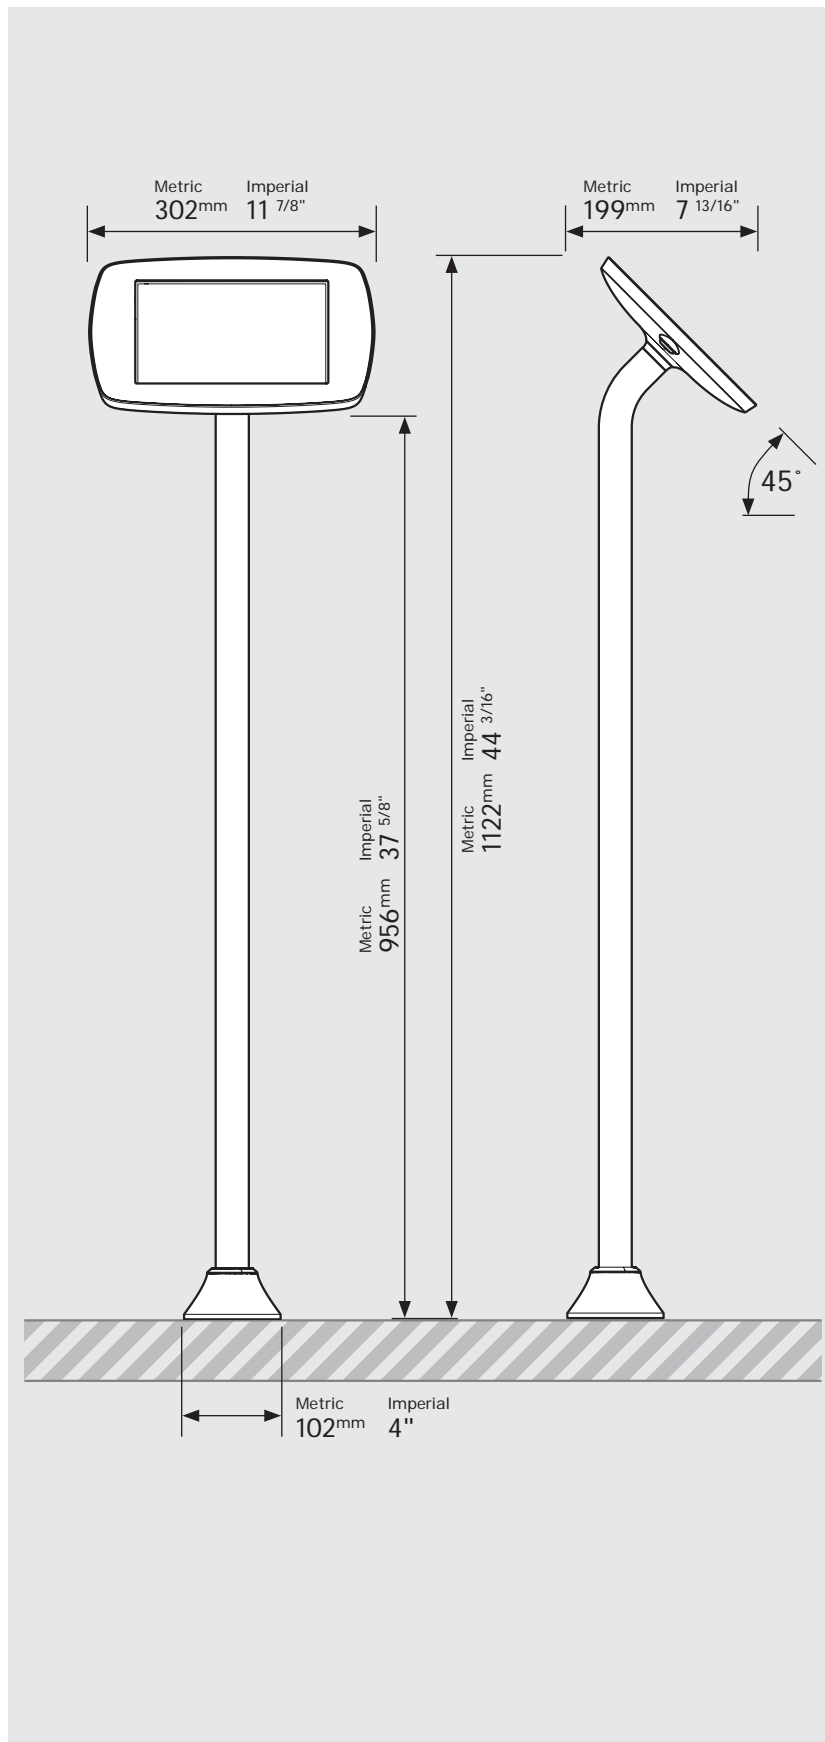

# PRODUCT DATA SHEET - BOUNCEPAD FLOORSTANDING SLIM

**bouncepad**<sup>®</sup>

<b>Case:</b>	<b>Arm:</b>	<b>Mounting:</b>	<b>Packaged weight:</b>	<b>Colour:</b>
Mini	Floorstanding Slim	Fixing from Above	6.91kg	White Black

# PRODUCT DATA SHEET - BOUNCEPAD FLOORSTANDING SLIM

**bouncepad**<sup>®</sup>

<b>Case:</b>	<b>Arm:</b>	<b>Mounting:</b>	<b>Packaged weight:</b>	<b>Colour:</b>
Midi	Floorstanding Slim	Fixing from Above	7.09kg	White Black