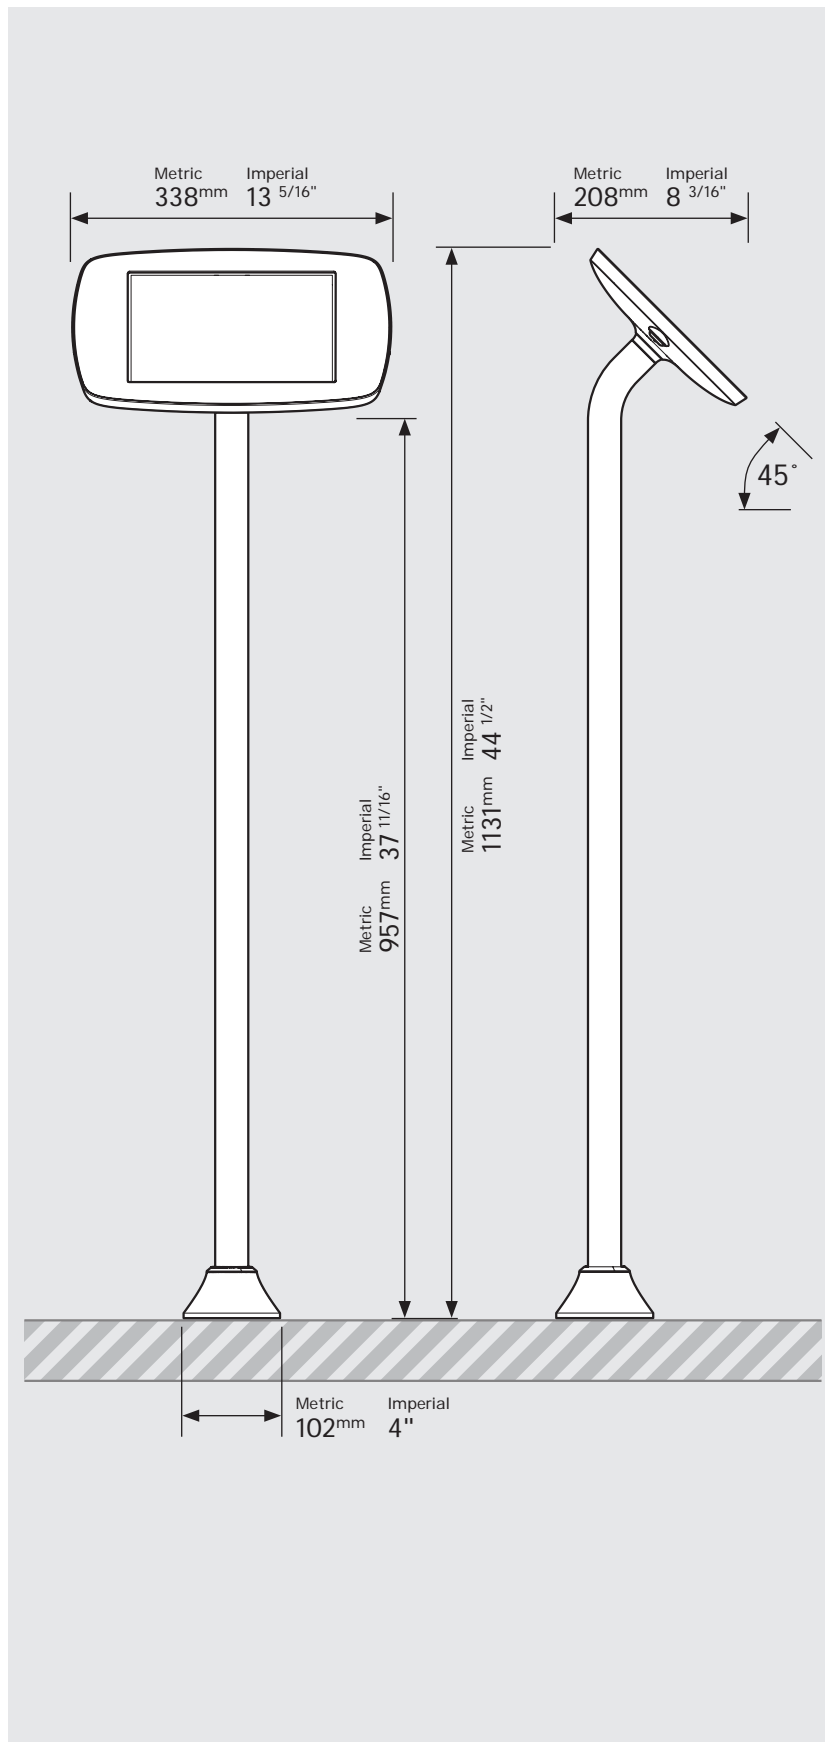

# PRODUCT DATA SHEET - BOUNCEPAD FLOORSTANDING SLIM

**bouncepad**<sup>®</sup>

<b>Case:</b>	<b>Arm:</b>	<b>Mounting:</b>	<b>Packaged weight:</b>	<b>Colour:</b>
Mini	Floorstanding Slim	Fixing from Above	6.91kg	White Black

# PRODUCT DATA SHEET - BOUNCEPAD FLOORSTANDING SLIM

**bouncepad**<sup>®</sup>

<b>Case:</b>	<b>Arm:</b>	<b>Mounting:</b>	<b>Packaged weight:</b>	<b>Colour:</b>
Midi	Floorstanding Slim	Fixing from Above	7.09kg	White Black

# PRODUCT DATA SHEET - BOUNCEPAD FLOORSTANDING SLIM

**bouncepad**<sup>®</sup>

<b>Case:</b>	<b>Arm:</b>	<b>Mounting:</b>	<b>Packaged weight:</b>	<b>Colour:</b>
Maxi	Floorstanding Slim	Fixing from Above	7.32kg	White Black