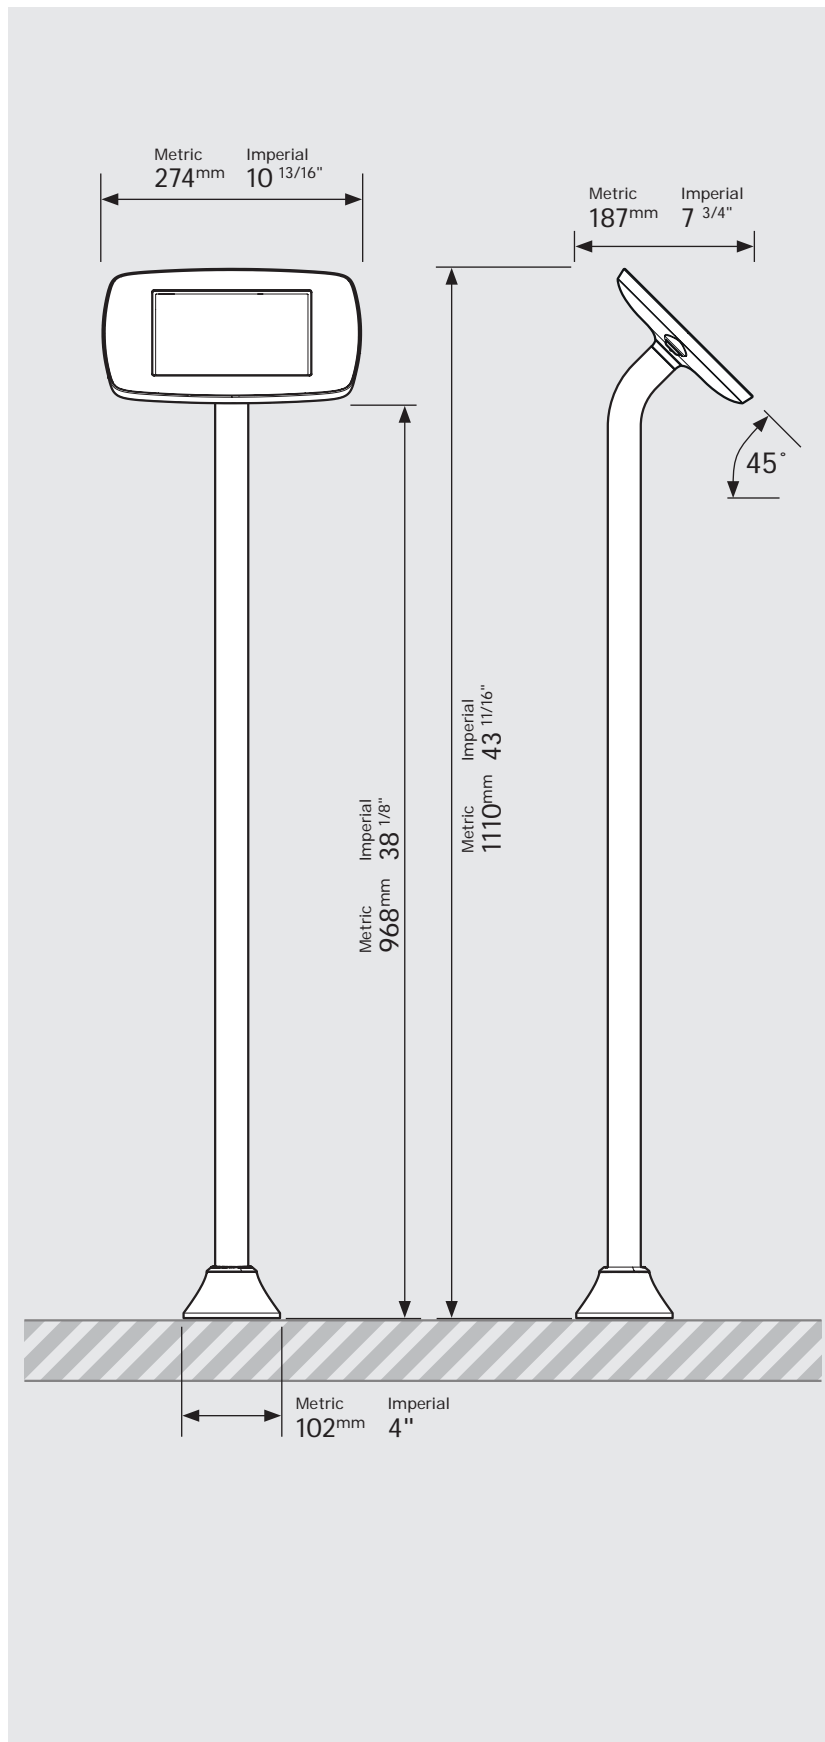

\* Cable is not included for the Microsoft Surface Go.  
Cable is not included for the Samsung Tab A 10.1 (2019).

**Mega Case supported devices:**

- iPad Pro 12.9" 1st Gen
- iPad Pro 12.9" 2nd Gen
- iPad Pro 12.9" 3rd Gen
- Microsoft Surface Pro 4
- Microsoft Surface Pro 5

# PRODUCT DATA SHEET - BOUNCEPAD FLOORSTANDING SLIM

**bouncepad**<sup>®</sup>

<b>Case:</b>	<b>Arm:</b>	<b>Mounting:</b>	<b>Packaged weight:</b>	<b>Colour:</b>
Mini	Floorstanding Slim	Fixing from Above	6.91kg	White Black