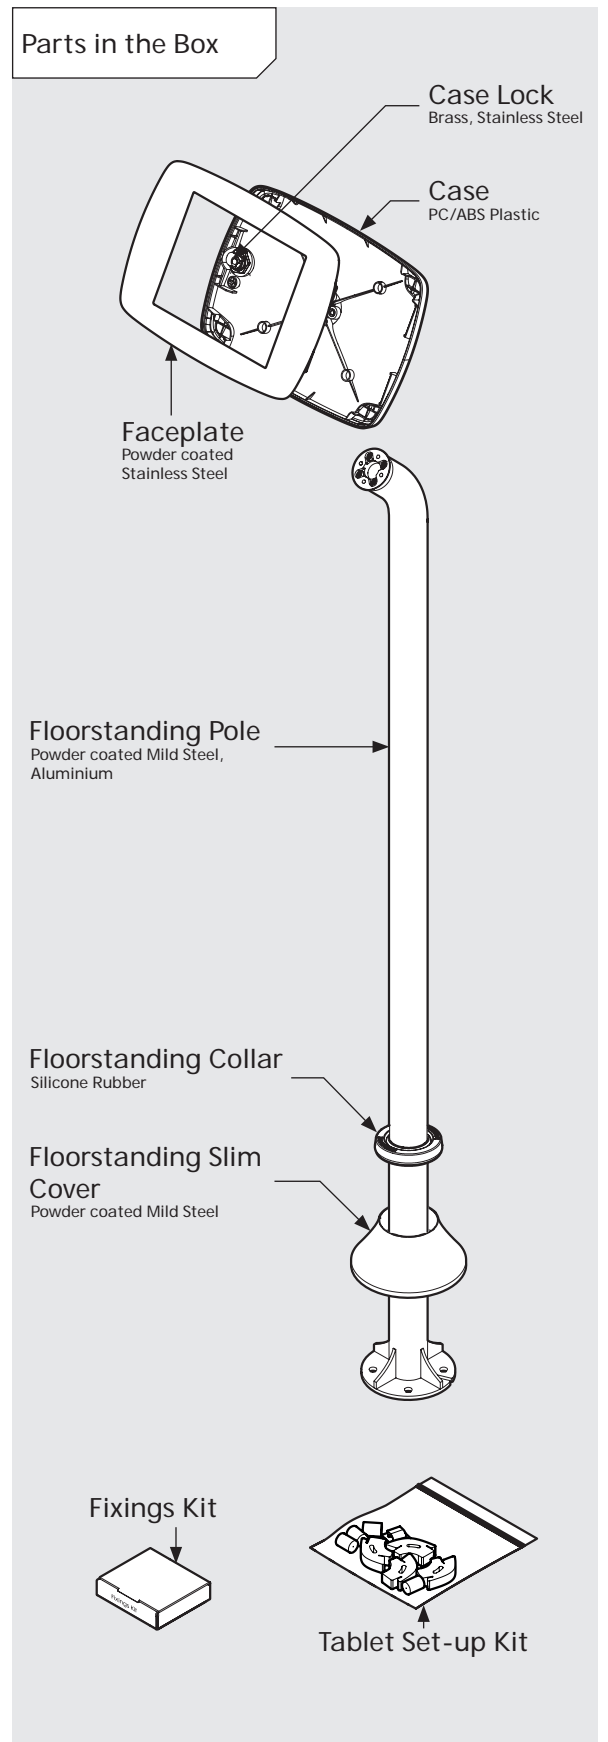

PRODUCT DATA SHEET - BOUNCEPAD FLOORSTANDING SLIM

bouncepad®

Case:	Arm:	Mounting:	Packaged weight:	Colour:
Mini	Floorstanding Slim	Fixing from Above	6.91kg	White Black