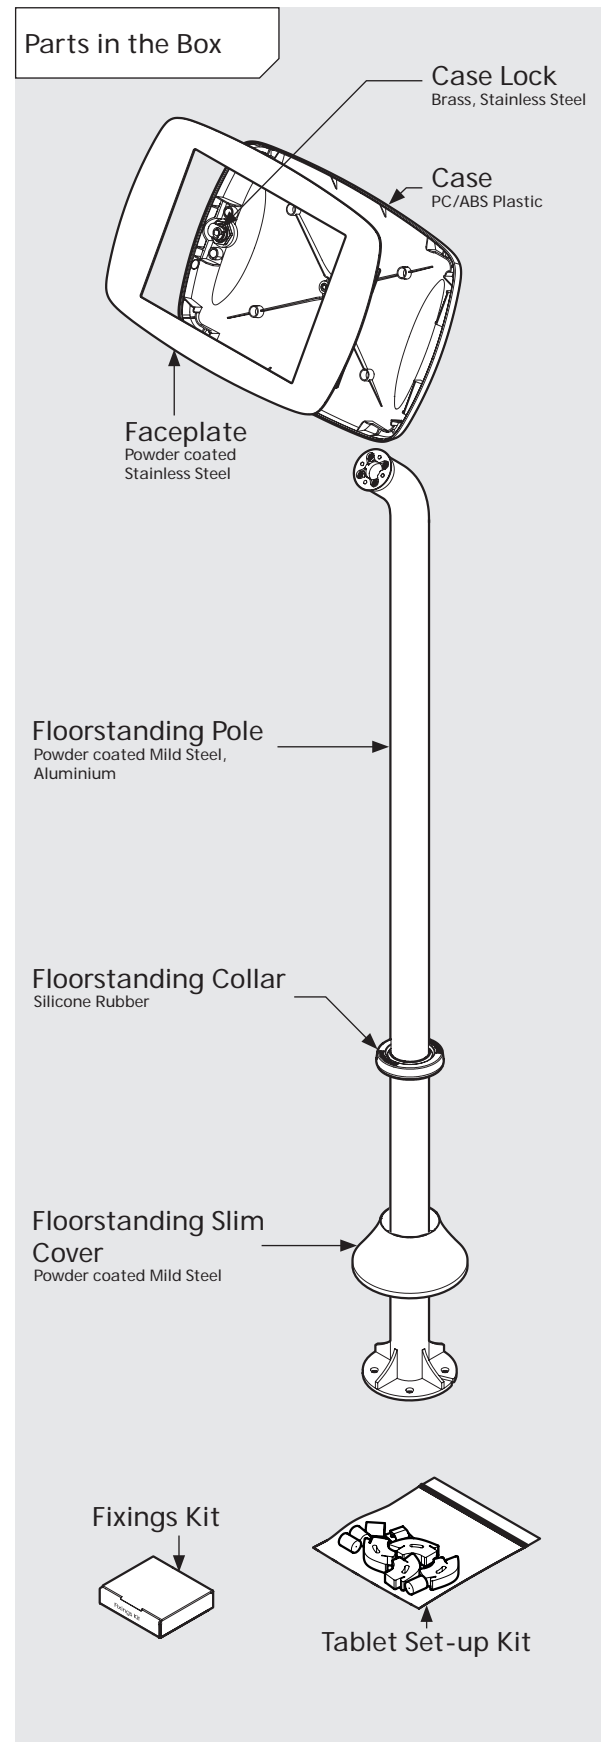

# PRODUCT DATA SHEET - BOUNCEPAD FLOORSTANDING SLIM

**bouncepad**<sup>®</sup>

<b>Case:</b>	<b>Arm:</b>	<b>Mounting:</b>	<b>Packaged weight:</b>	<b>Colour:</b>
Mini	Floorstanding Slim	Fixing from Above	6.91kg	White Black

# PRODUCT DATA SHEET - BOUNCEPAD FLOORSTANDING SLIM

**bouncepad**<sup>®</sup>

<b>Case:</b>	<b>Arm:</b>	<b>Mounting:</b>	<b>Packaged weight:</b>	<b>Colour:</b>
Midi	Floorstanding Slim	Fixing from Above	7.09kg	White Black

# PRODUCT DATA SHEET - BOUNCEPAD FLOORSTANDING SLIM

**bouncepad**<sup>®</sup>

<b>Case:</b>	<b>Arm:</b>	<b>Mounting:</b>	<b>Packaged weight:</b>	<b>Colour:</b>
Maxi	Floorstanding Slim	Fixing from Above	7.32kg	White Black